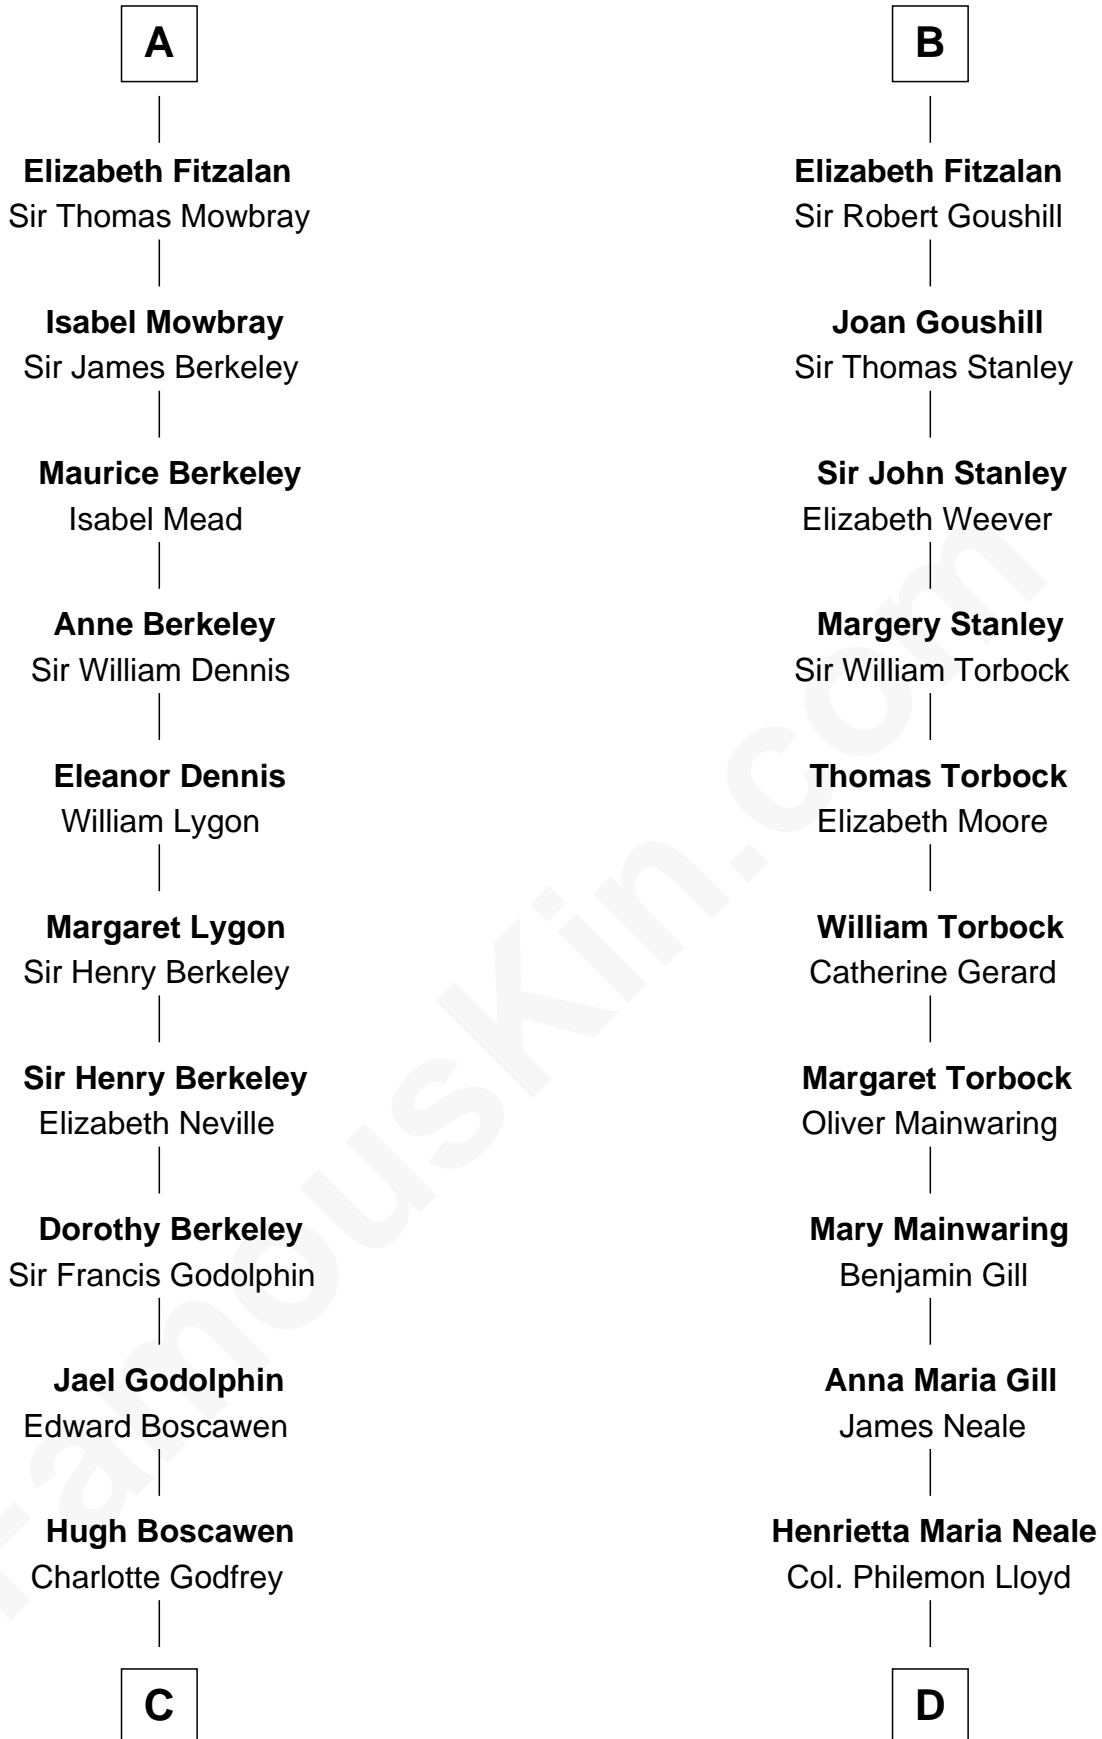

## Relationship Chart of

**Lt. Gen. James Brudenell**

*Leader of the "Charge of the Light Brigade"*

20th cousin of

**Edward Lloyd V**

*13th Governor of Maryland*

**C**

**Anne Boscawen**