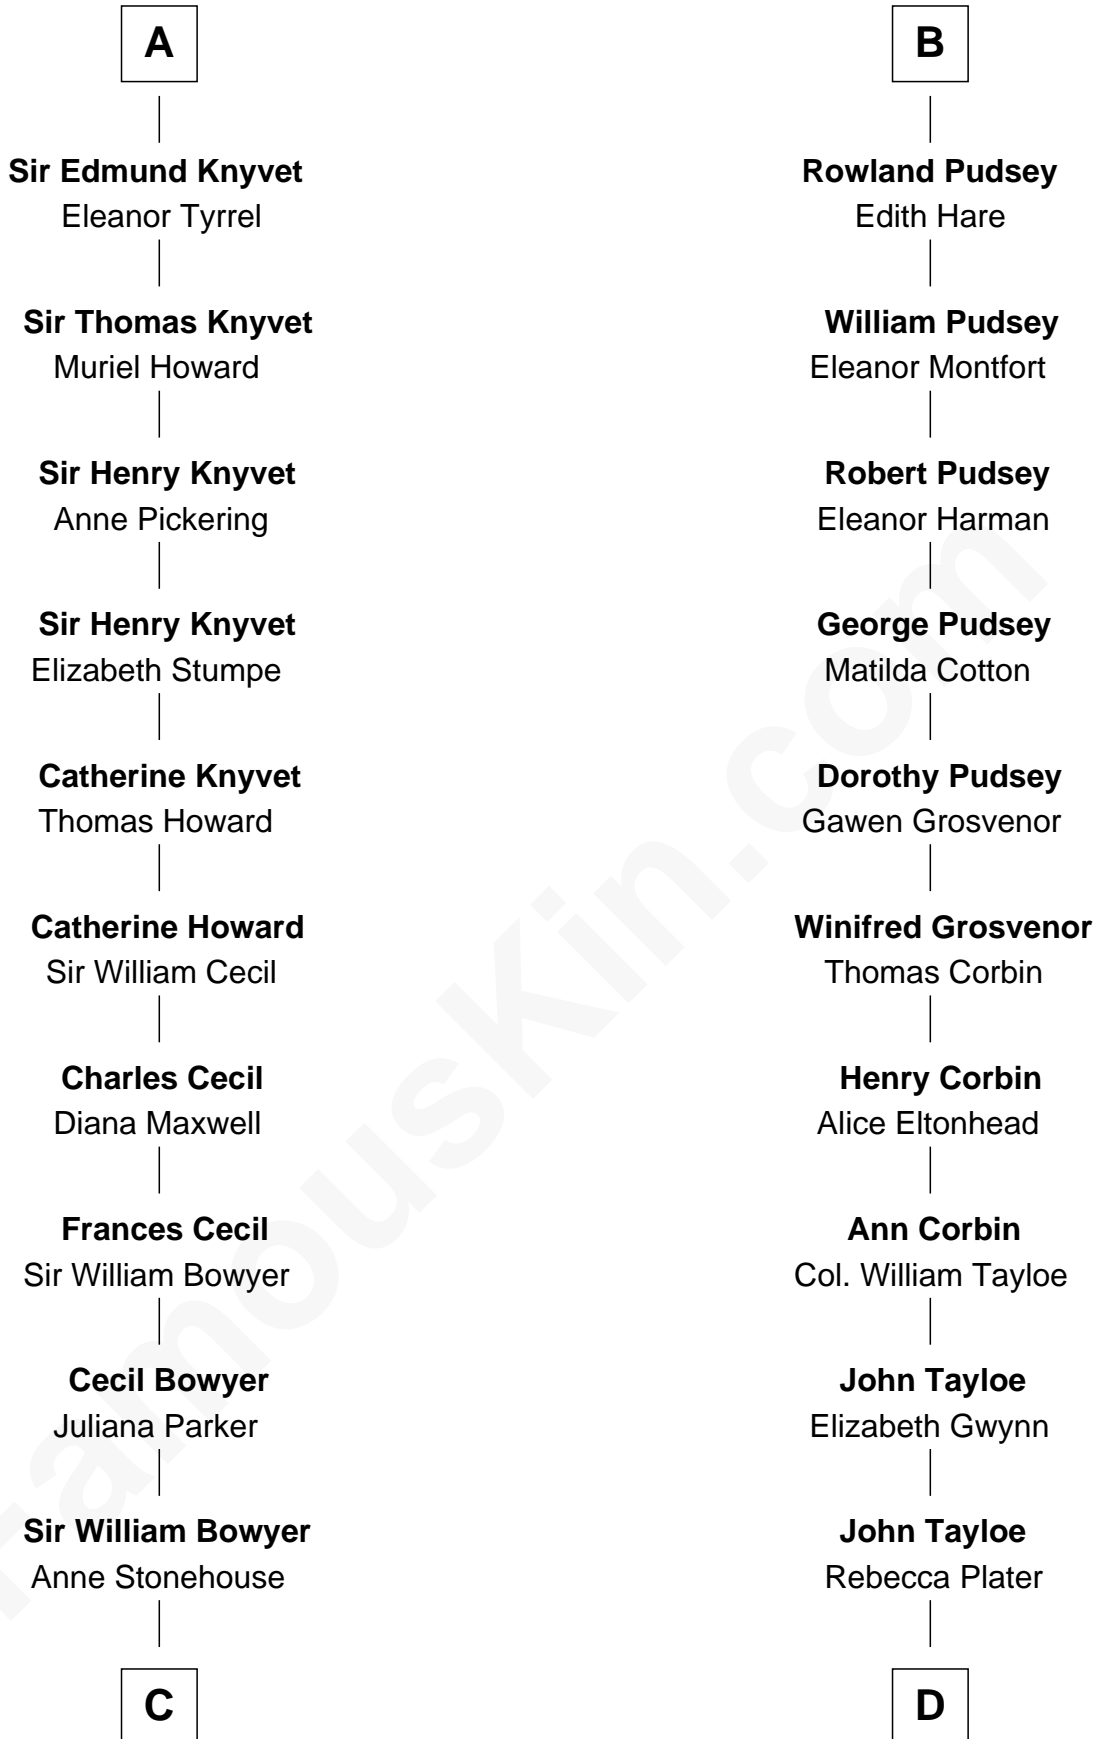

FamousKin.com

Relationship Chart of

Lt. Gen. James Brudenell

Leader of the "Charge of the Light Brigade"

18th cousin 1 time removed of

Edward Lloyd V

13th Governor of Maryland

Sir John Marmion

Maud de Furnival

C

Penelope Bowyer
George John Cooke

Penelope Anne Cooke
Robert Brudenell

Lt. Gen. James Brudenell
Charge of the Light Brigade Leader

D

Elizabeth Tayloe
Col. Edward Lloyd

Edward Lloyd V
13th Governor of Maryland