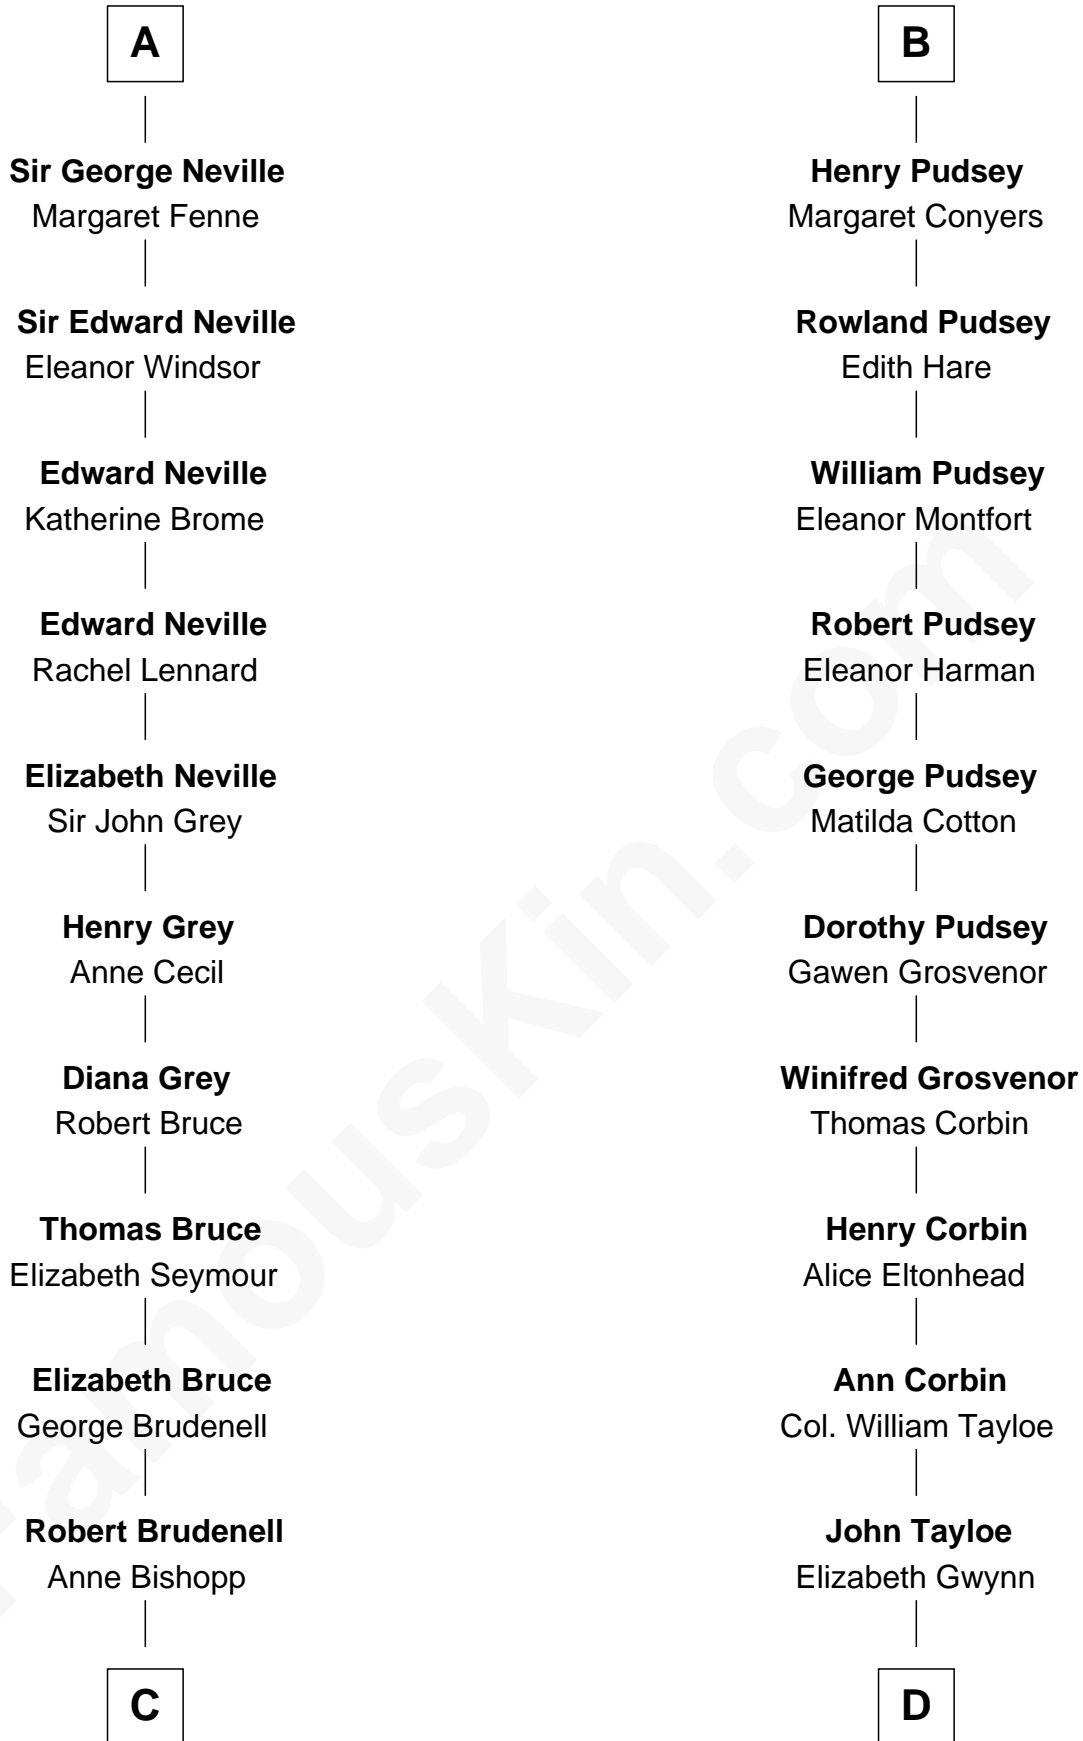

FamousKin.com

Relationship Chart of

Lt. Gen. James Brudenell

Leader of the "Charge of the Light Brigade"

18th cousin 1 time removed of

Edward Lloyd V

13th Governor of Maryland

John Fitz Robert

Ada de Baliol

C

Robert Brudenell
Penelope Anne Cooke

Lt. Gen. James Brudenell
Charge of the Light Brigade Leader

D

John Tayloe
Rebecca Plater

Elizabeth Tayloe
Col. Edward Lloyd

Edward Lloyd V
13th Governor of Maryland