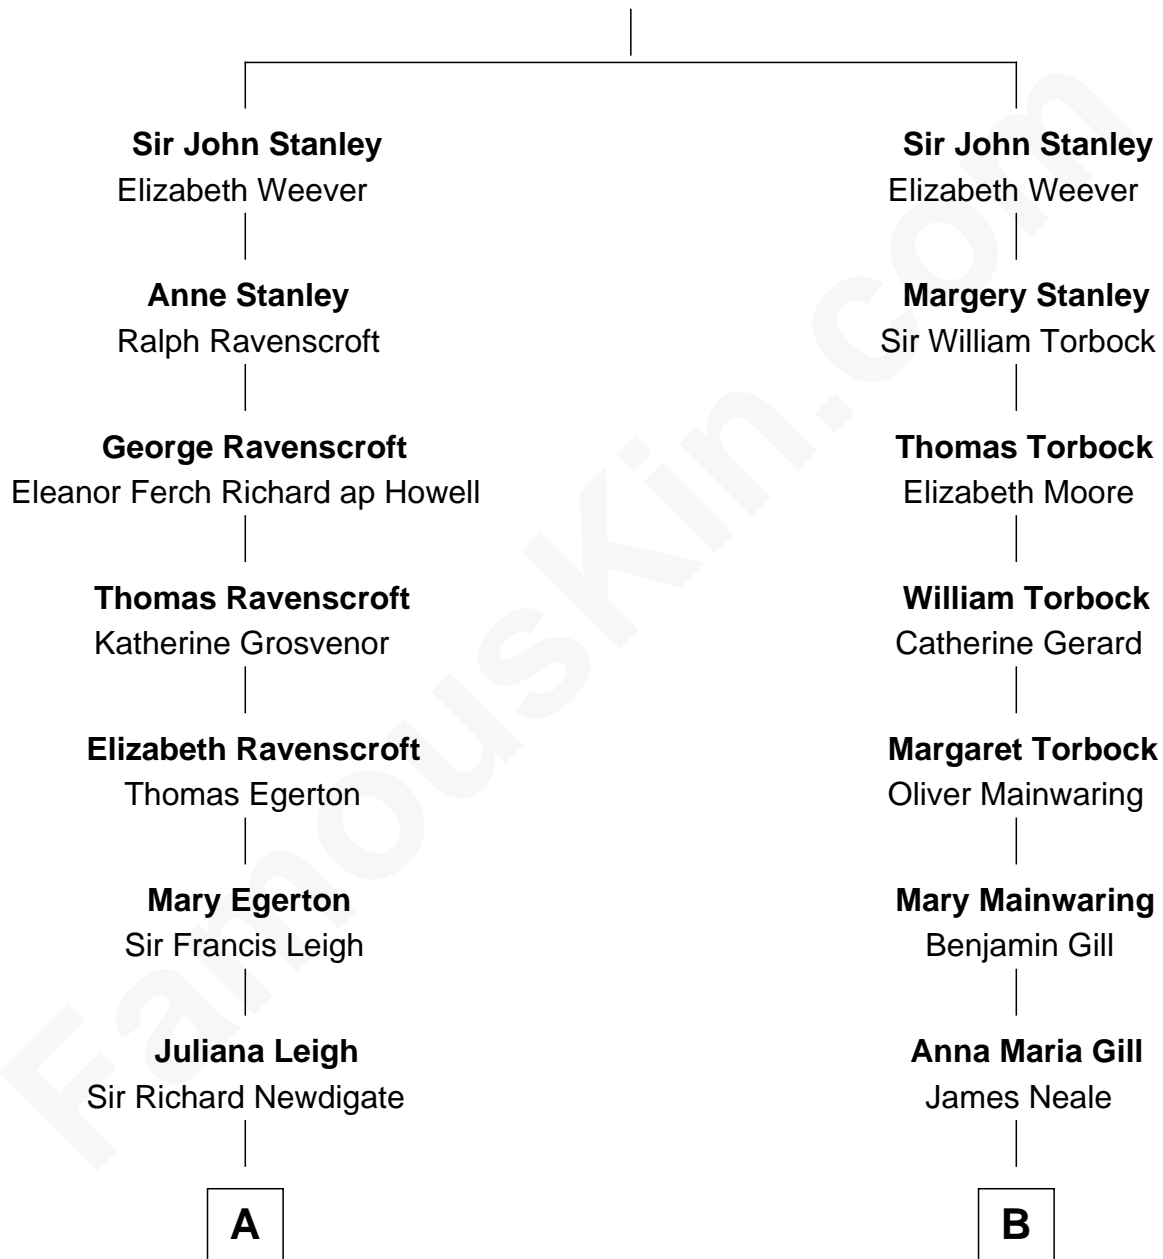

FamousKin.com

Relationship Chart of

Lt. Gen. James Brudenell

Leader of the "Charge of the Light Brigade"

13th cousin of

Henry Lloyd

40th Governor of Maryland

Sir Thomas Stanley

Joan Goushill

A

Mary Newdigate

George Parker

Richard Parker

Sarah Chilcot

Juliana Parker

Cecil Bowyer