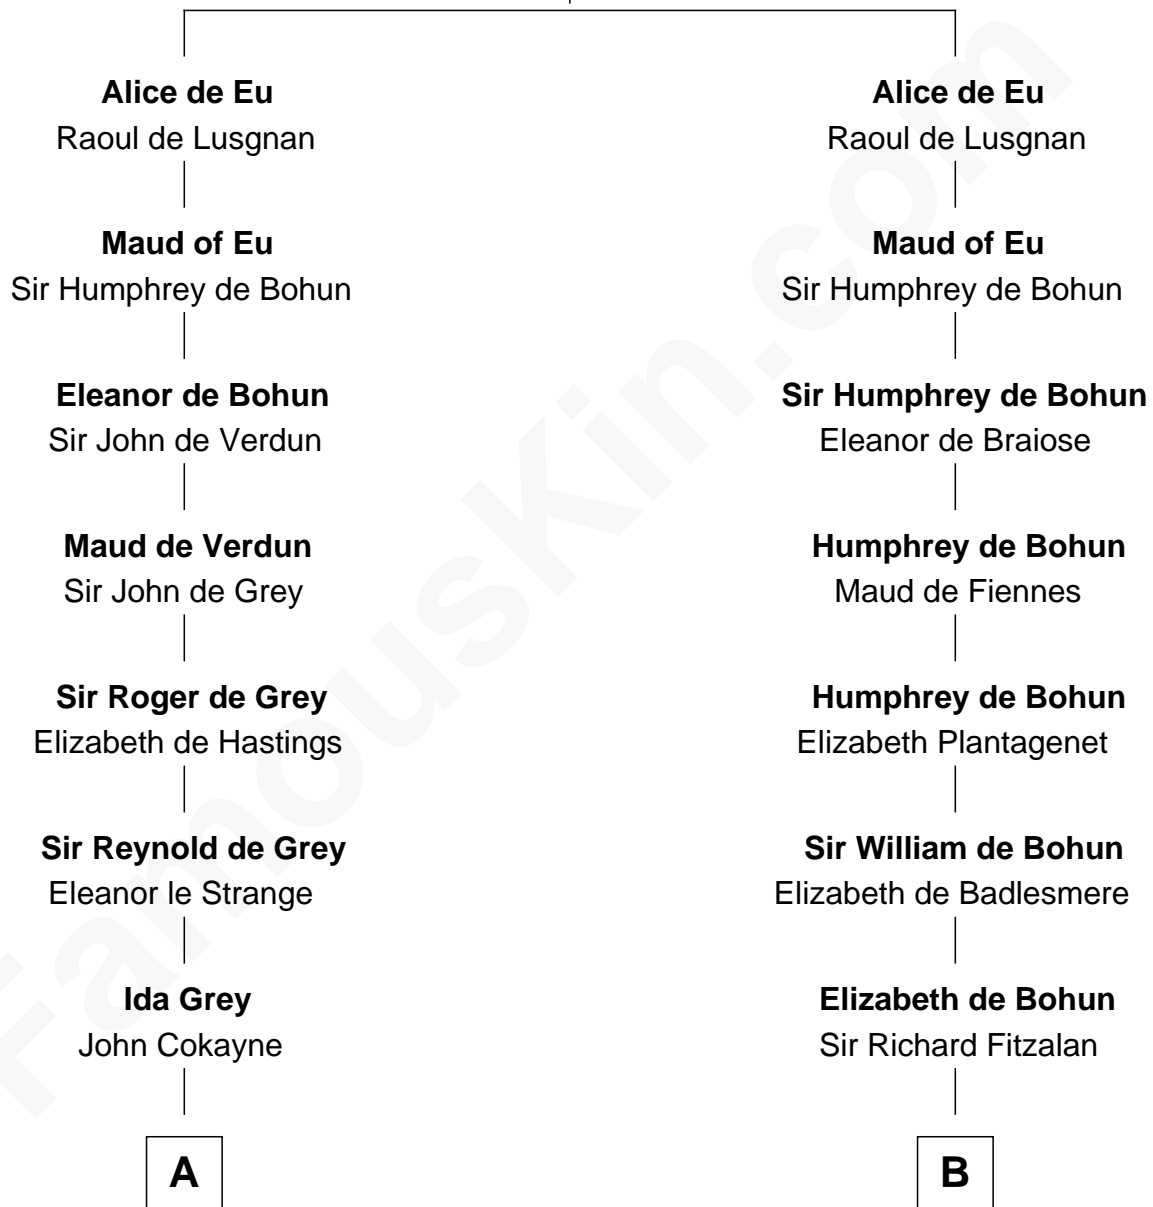

FamousKin.com

Relationship Chart of

Lt. Gen. James Brudenell

Leader of the "Charge of the Light Brigade"

20th cousin of

Charles Goldsborough

16th Governor of Maryland

Henri de Eu
Maud de Warenne

C

Elizabeth Bruce
George Brudenell

Robert Brudenell
Anne Bishopp

Robert Brudenell
Penelope Anne Cooke

Lt. Gen. James Brudenell
Charge of the Light Brigade Leader

D

Anna Maria Lloyd
Richard Tilghman

William Tilghman
Margaret Lloyd

Anna Maria Tilghman
Charles Goldsborough

Charles Goldsborough
16th Governor of Maryland