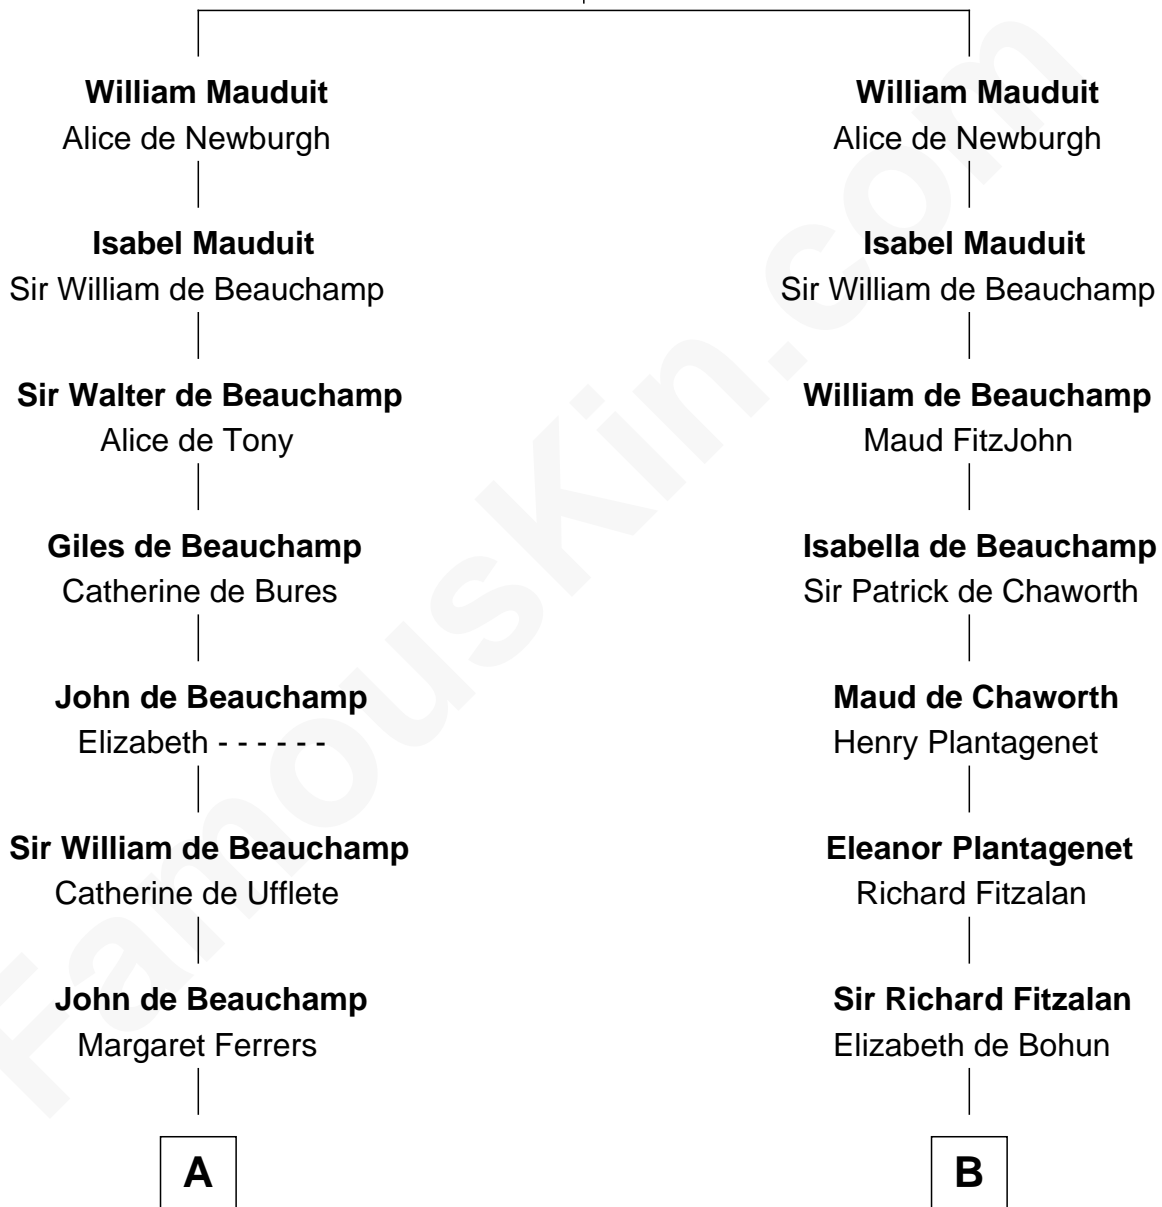

FamousKin.com

Relationship Chart of

Lt. Gen. James Brudenell

Leader of the "Charge of the Light Brigade"

19th cousin 1 time removed of

Charles Goldsborough

16th Governor of Maryland

Robert Mauduit

Isabel Basset

C

Anne Bishopp
Robert Brudenell

Robert Brudenell
Penelope Anne Cooke

Lt. Gen. James Brudenell
Charge of the Light Brigade Leader

D

Anna Maria Lloyd
Richard Tilghman

William Tilghman
Margaret Lloyd

Anna Maria Tilghman
Charles Goldsborough

Charles Goldsborough
16th Governor of Maryland