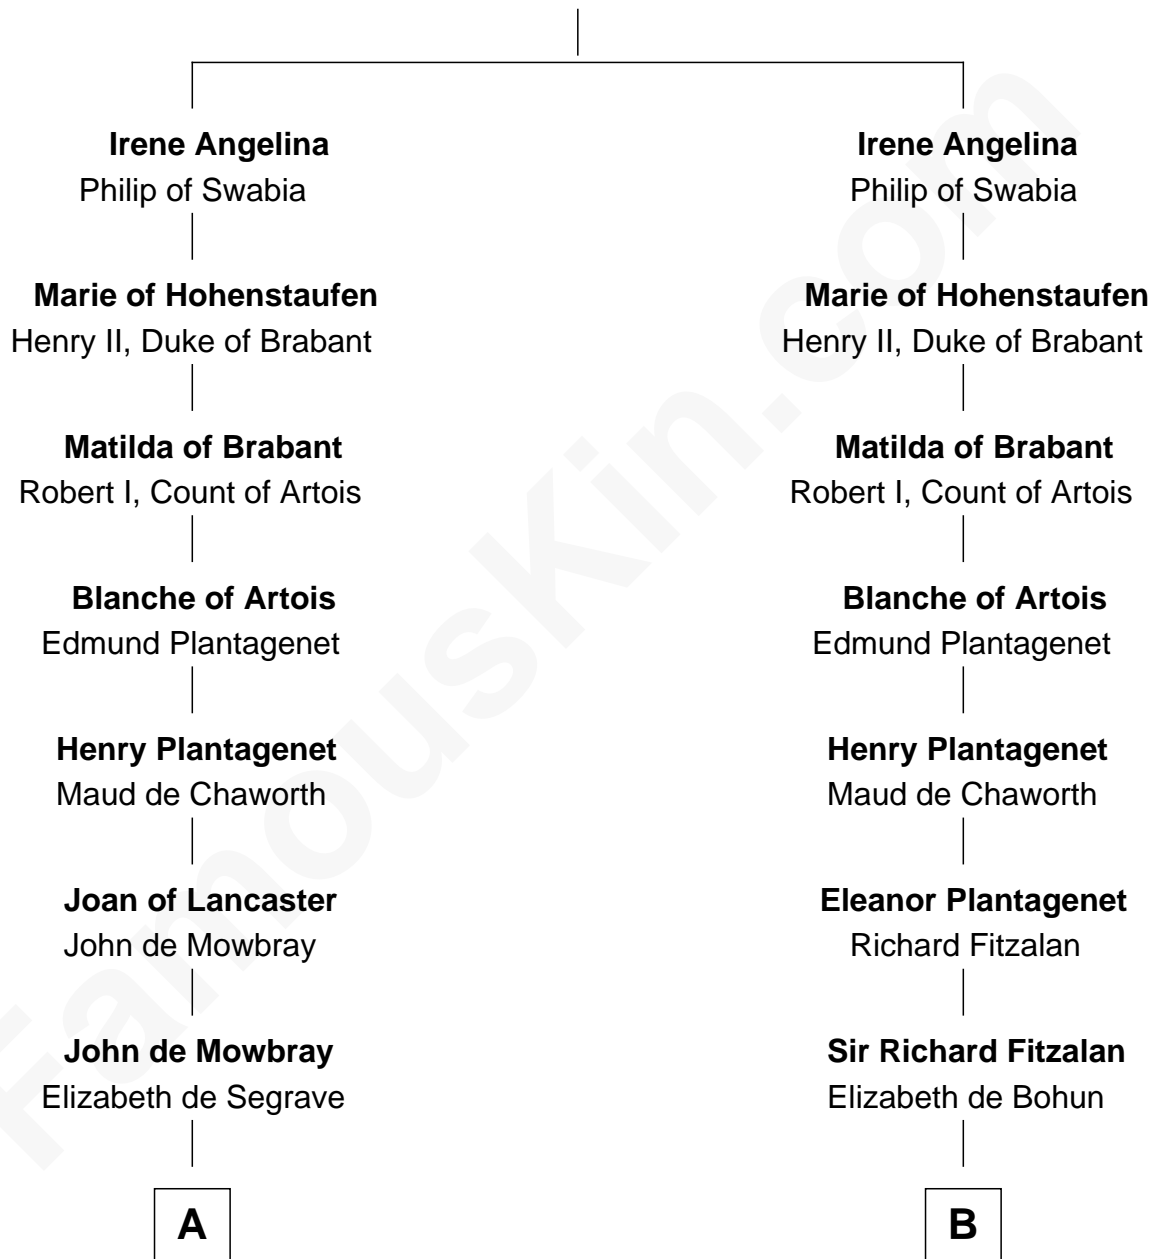

FamousKin.com

Relationship Chart of

Lt. Gen. James Brudenell

Leader of the "Charge of the Light Brigade"

20th cousin of

Charles Goldsborough

16th Governor of Maryland

Isaac II Angelos

C

Anne Boscawen

Sir Cecil Bishopp

Anne Bishopp

Robert Brudenell

Robert Brudenell

Penelope Anne Cooke

Lt. Gen. James Brudenell

Charge of the Light Brigade Leader

D

Anna Maria Lloyd

Richard Tilghman

William Tilghman

Margaret Lloyd

Anna Maria Tilghman

Charles Goldsborough

Charles Goldsborough

16th Governor of Maryland