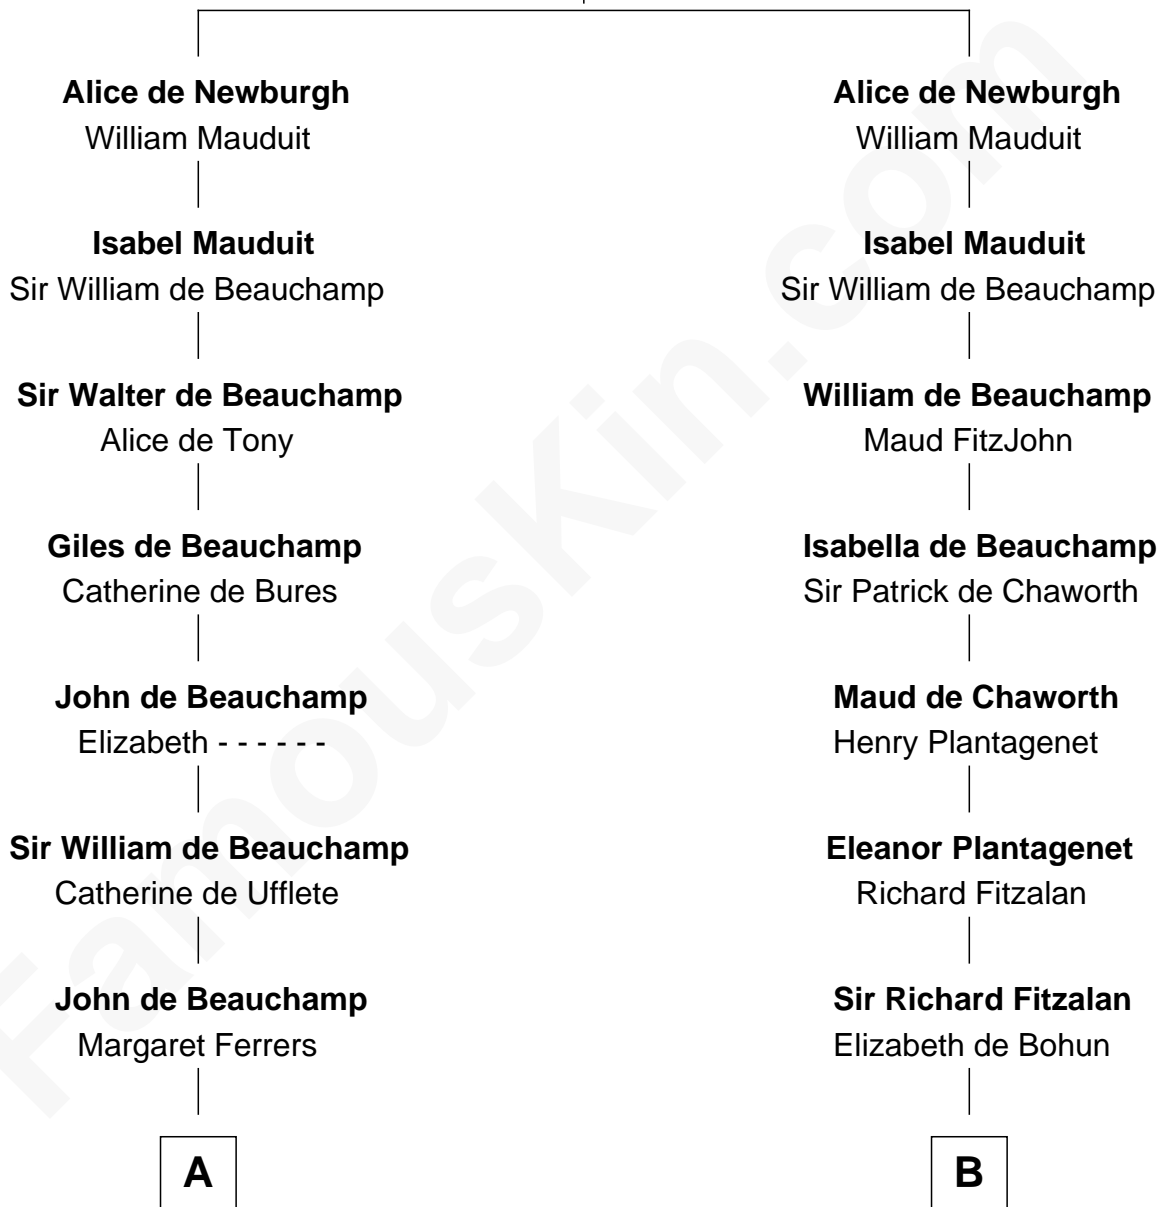

FamousKin.com

Relationship Chart of

Lt. Gen. James Brudenell

Leader of the "Charge of the Light Brigade"

19th cousin 1 time removed of

Charles Goldsborough

16th Governor of Maryland

Waleran de Newburgh

Alice de Harcourt

C

Anne Bishopp
Robert Brudenell

Robert Brudenell
Penelope Anne Cooke

Lt. Gen. James Brudenell
Charge of the Light Brigade Leader

D

Anna Maria Lloyd
Richard Tilghman

William Tilghman
Margaret Lloyd

Anna Maria Tilghman
Charles Goldsborough

Charles Goldsborough
16th Governor of Maryland

FamousKin.com