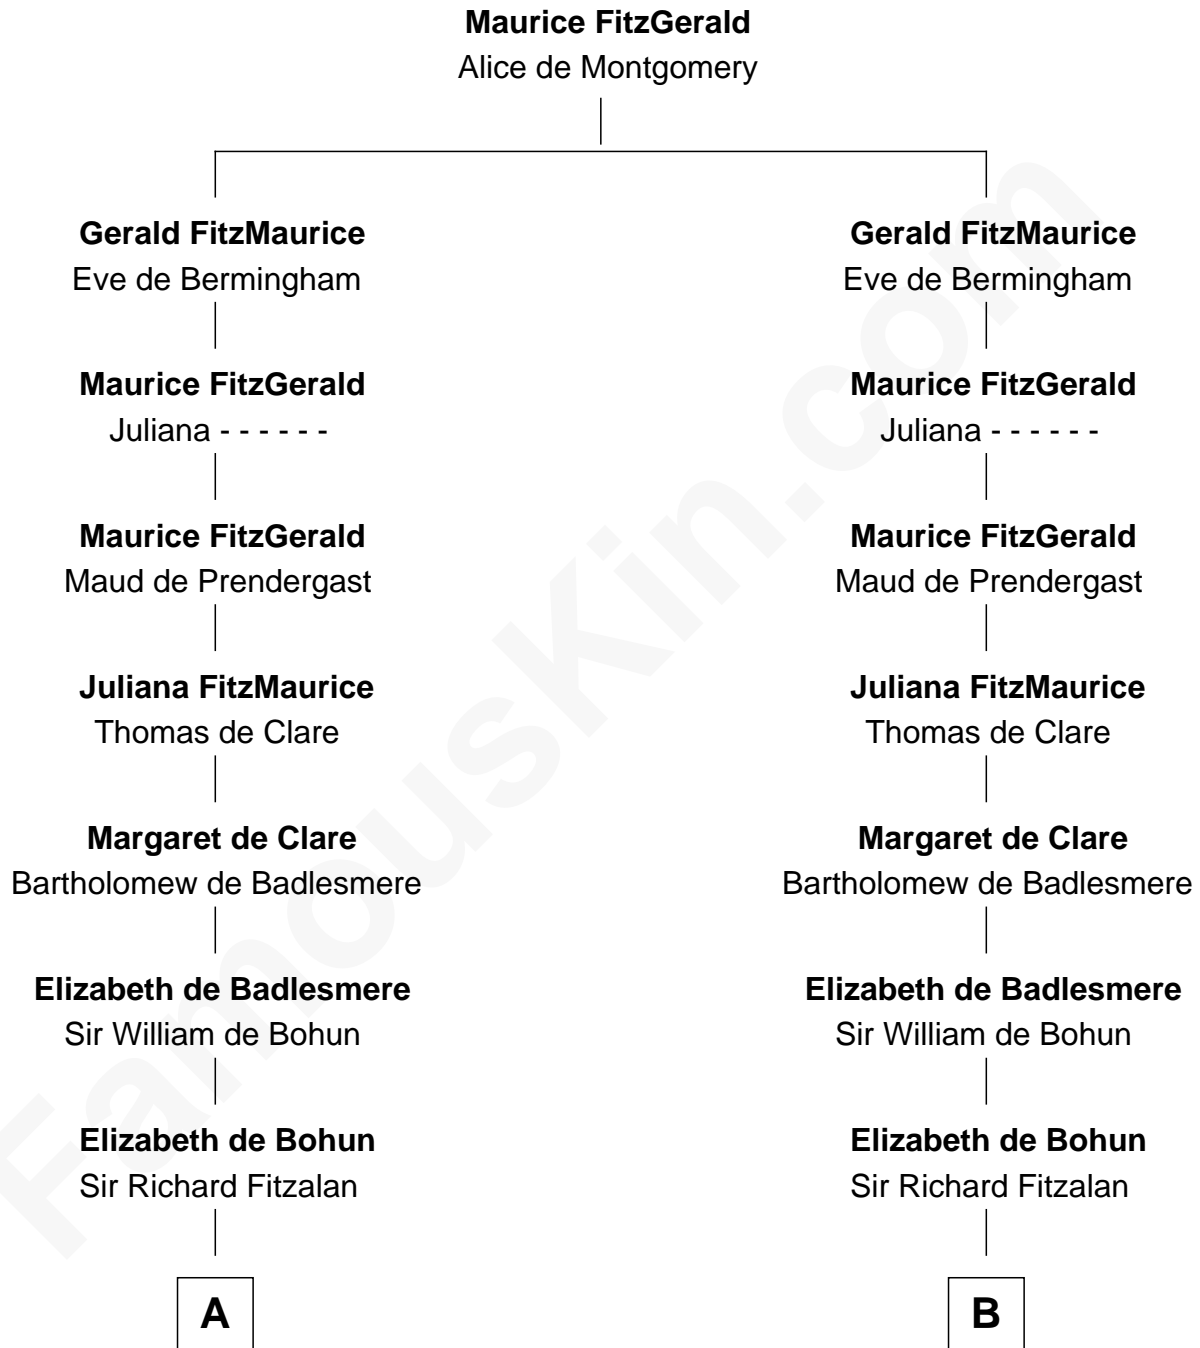

# FamousKin.com Relationship Chart of

**Lt. Gen. James Brudenell**

*Leader of the "Charge of the Light Brigade"*

20th cousin of

**Charles Goldsborough**

*16th Governor of Maryland*

**C**

**Anne Boscawen**  
Sir Cecil Bishopp

**Anne Bishopp**  
Robert Brudenell

**Robert Brudenell**  
Penelope Anne Cooke

**Lt. Gen. James Brudenell**  
*Charge of the Light Brigade Leader*

**D**

**Anna Maria Lloyd**  
Richard Tilghman

**William Tilghman**  
Margaret Lloyd

**Anna Maria Tilghman**  
Charles Goldsborough

**Charles Goldsborough**  
*16th Governor of Maryland*