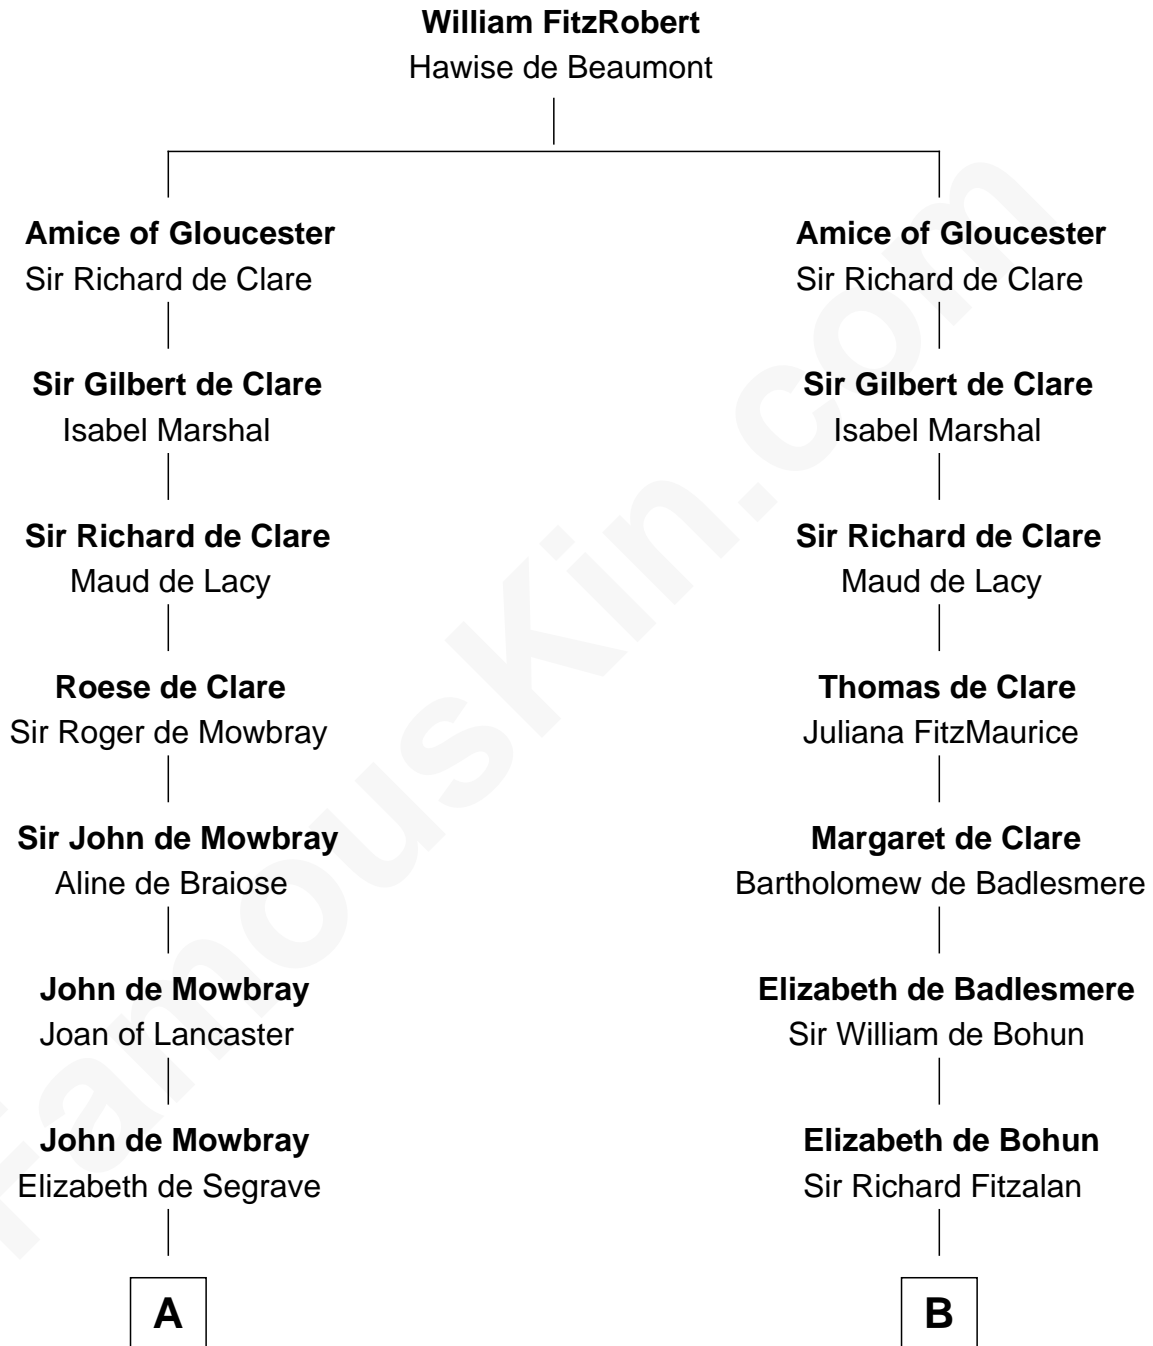

## Relationship Chart of

**Lt. Gen. James Brudenell**

*Leader of the "Charge of the Light Brigade"*

20th cousin of

**Charles Goldsborough**

*16th Governor of Maryland*

**C**

**Anne Boscawen**  
Sir Cecil Bishopp

**Anne Bishopp**  
Robert Brudenell

**Robert Brudenell**  
Penelope Anne Cooke

**Lt. Gen. James Brudenell**  
*Charge of the Light Brigade Leader*

**D**

**Anna Maria Lloyd**  
Richard Tilghman

**William Tilghman**  
Margaret Lloyd

**Anna Maria Tilghman**  
Charles Goldsborough

**Charles Goldsborough**  
*16th Governor of Maryland*