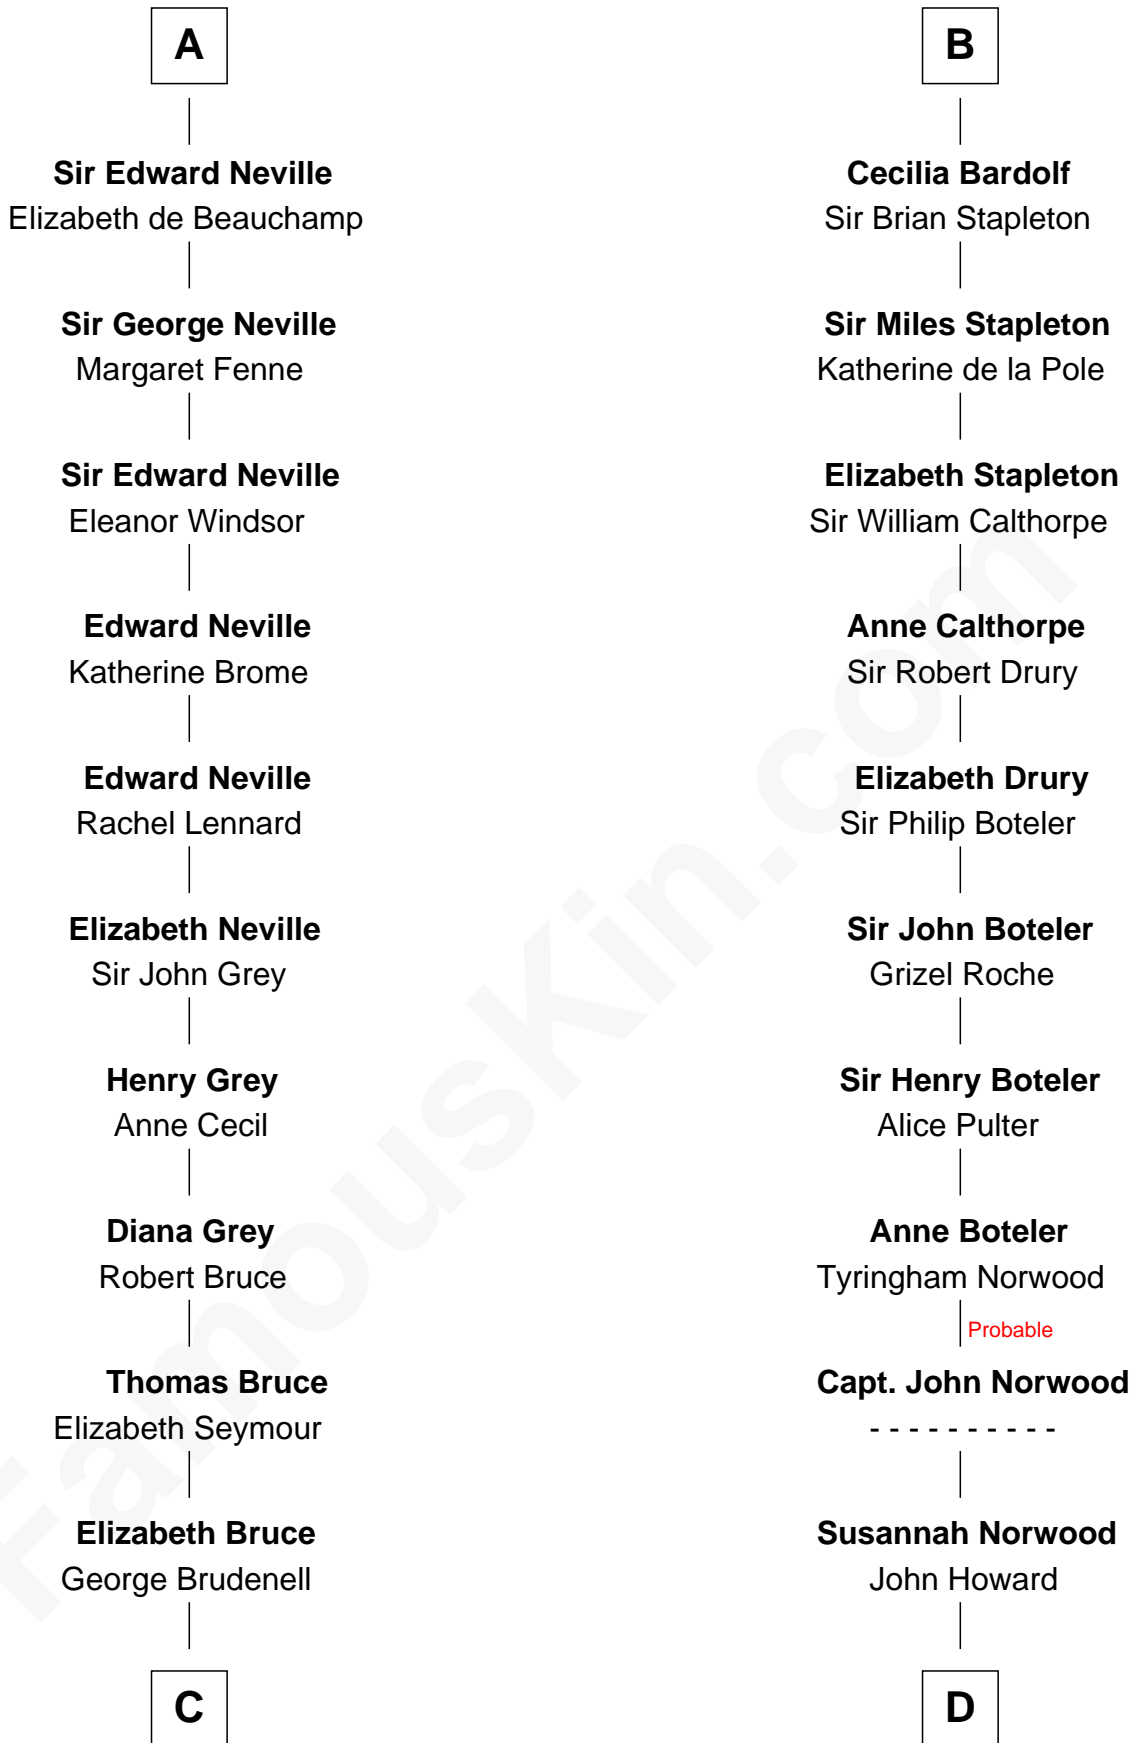

# FamousKin.com Relationship Chart of

**Lt. Gen. James Brudenell**

*Leader of the "Charge of the Light Brigade"*

19th cousin 1 time removed of

**Charles Carnan Ridgely**

*15th Governor of Maryland*

**C**

**Robert Brudenell**

Anne Bishopp

**Robert Brudenell**

Penelope Anne Cooke

**Lt. Gen. James Brudenell**

*Charge of the Light Brigade Leader*

**D**

**John Howard**

Mary Warfield

**Rachel Howard**

Col. Charles Ridgely

**Achsah Ridgely**

Charles R. Carnan

**Charles Carnan Ridgely**

*15th Governor of Maryland*

FamousKin.com