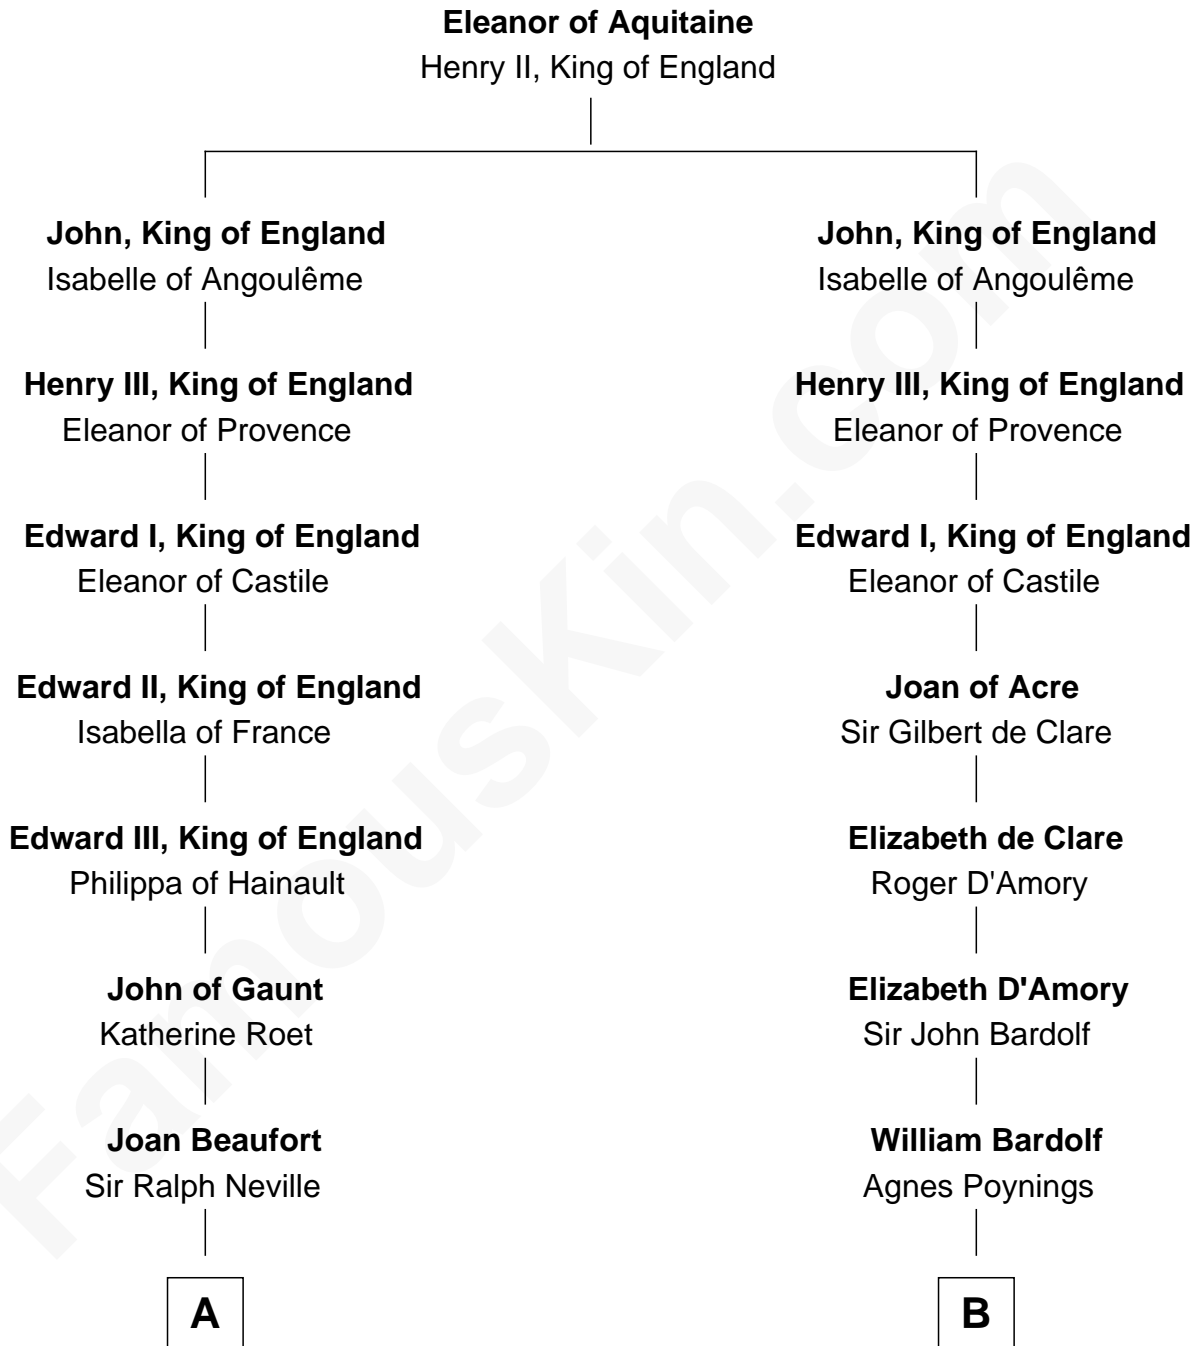

# FamousKin.com Relationship Chart of

**Lt. Gen. James Brudenell**

*Leader of the "Charge of the Light Brigade"*

19th cousin 1 time removed of

**Charles Carnan Ridgely**

*15th Governor of Maryland*

**C**

**Robert Brudenell**

Anne Bishopp

**Robert Brudenell**

Penelope Anne Cooke

**Lt. Gen. James Brudenell**

*Charge of the Light Brigade Leader*

**D**

**John Howard**

Mary Warfield