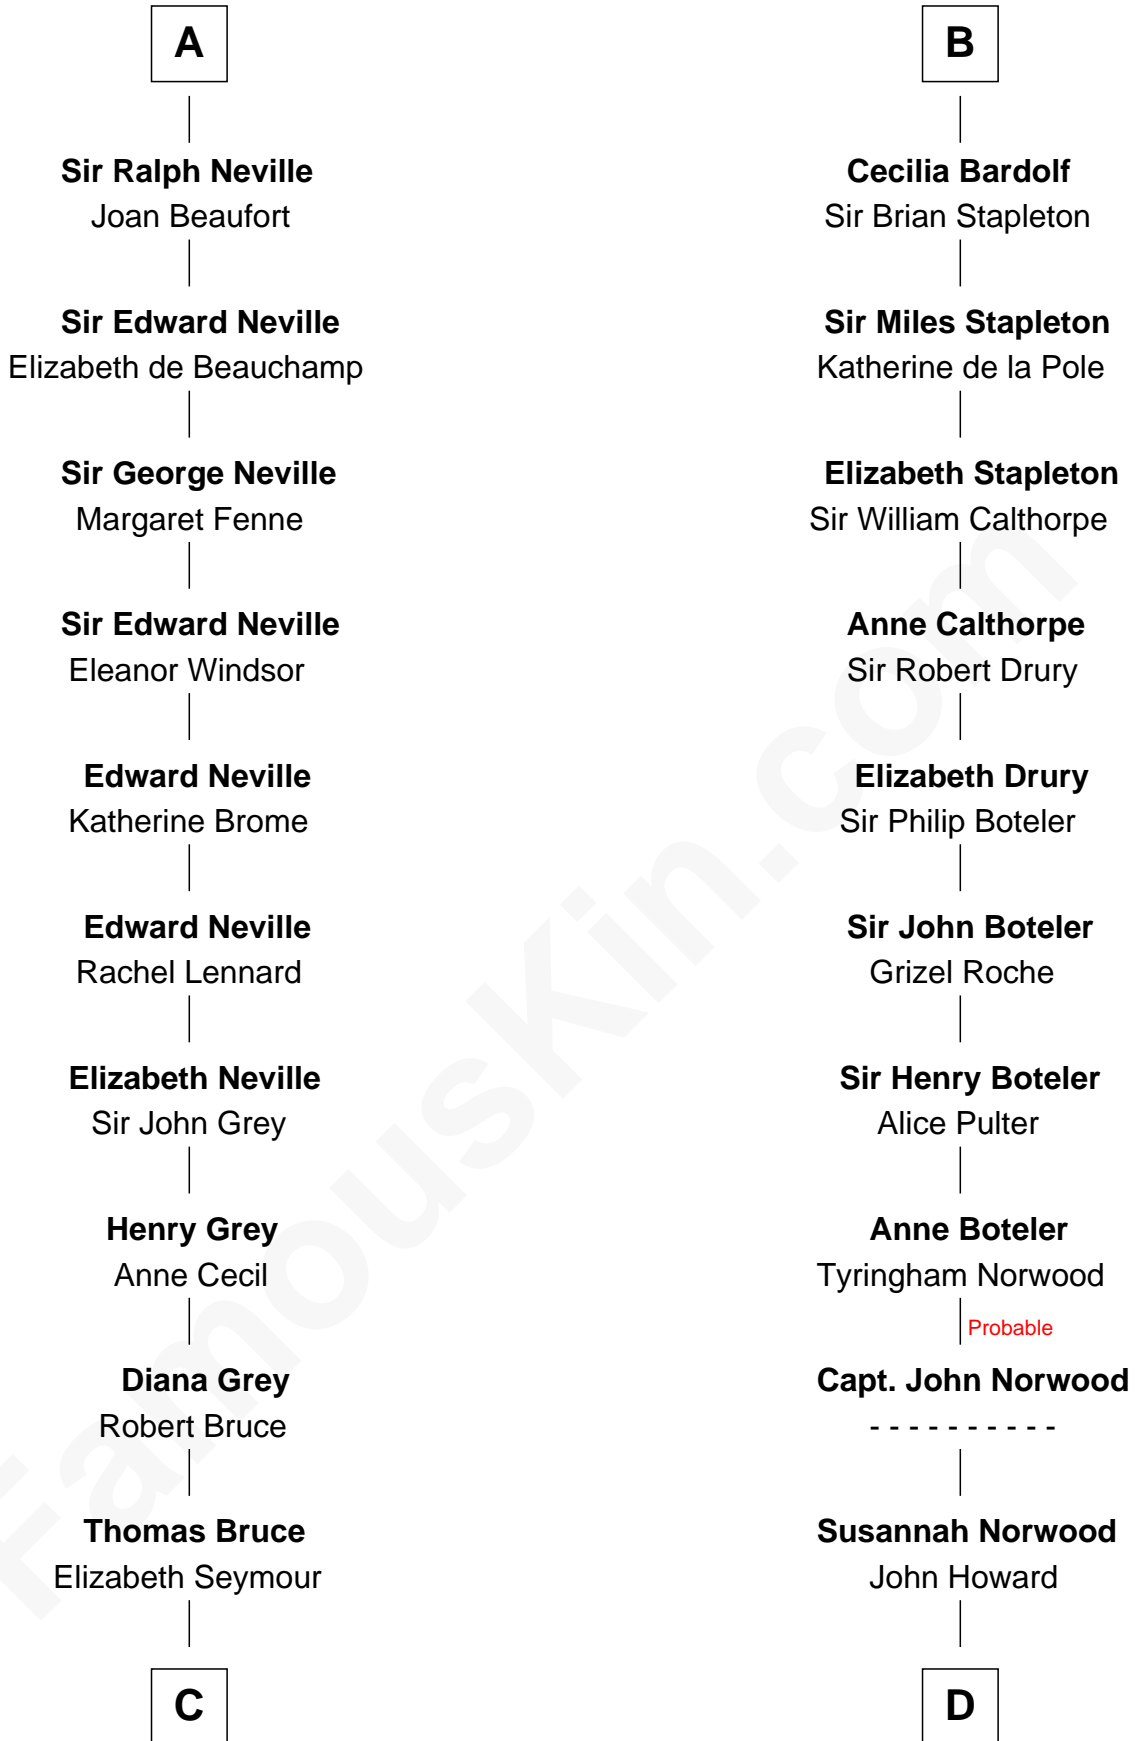

FamousKin.com

Relationship Chart of

Lt. Gen. James Brudenell

Leader of the "Charge of the Light Brigade"

20th cousin of

Charles Carnan Ridgely

15th Governor of Maryland

Richard de Clare
Aoife MacMurrough

C

Elizabeth Bruce
George Brudenell

Robert Brudenell
Anne Bishopp

Robert Brudenell
Penelope Anne Cooke

Lt. Gen. James Brudenell
Charge of the Light Brigade Leader

D

John Howard
Mary Warfield

Rachel Howard
Col. Charles Ridgely

Achsah Ridgely
Charles R. Carnan

Charles Carnan Ridgely
15th Governor of Maryland

FamousKin.com