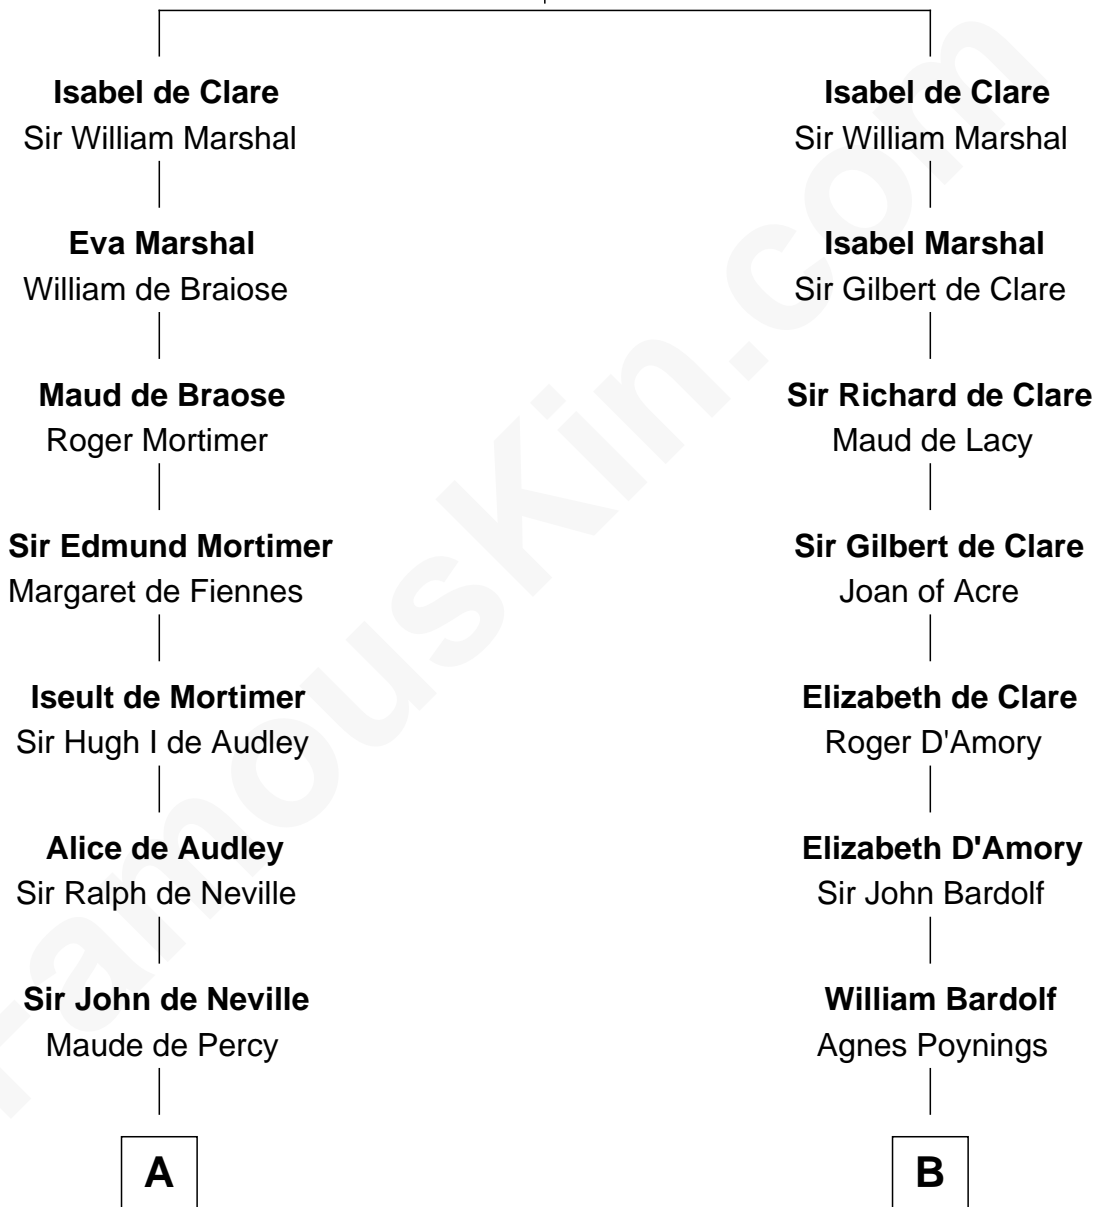

FamousKin.com

Relationship Chart of

Lt. Gen. James Brudenell

Leader of the "Charge of the Light Brigade"

20th cousin of

Charles Carnan Ridgely

15th Governor of Maryland

Richard de Clare
Aoife MacMurrough

C

Elizabeth Bruce
George Brudenell

Robert Brudenell
Anne Bishopp

Robert Brudenell
Penelope Anne Cooke

Lt. Gen. James Brudenell
Charge of the Light Brigade Leader

D

John Howard
Mary Warfield

Rachel Howard
Col. Charles Ridgely

Achsah Ridgely
Charles R. Carnan

Charles Carnan Ridgely
15th Governor of Maryland

FamousKin.com