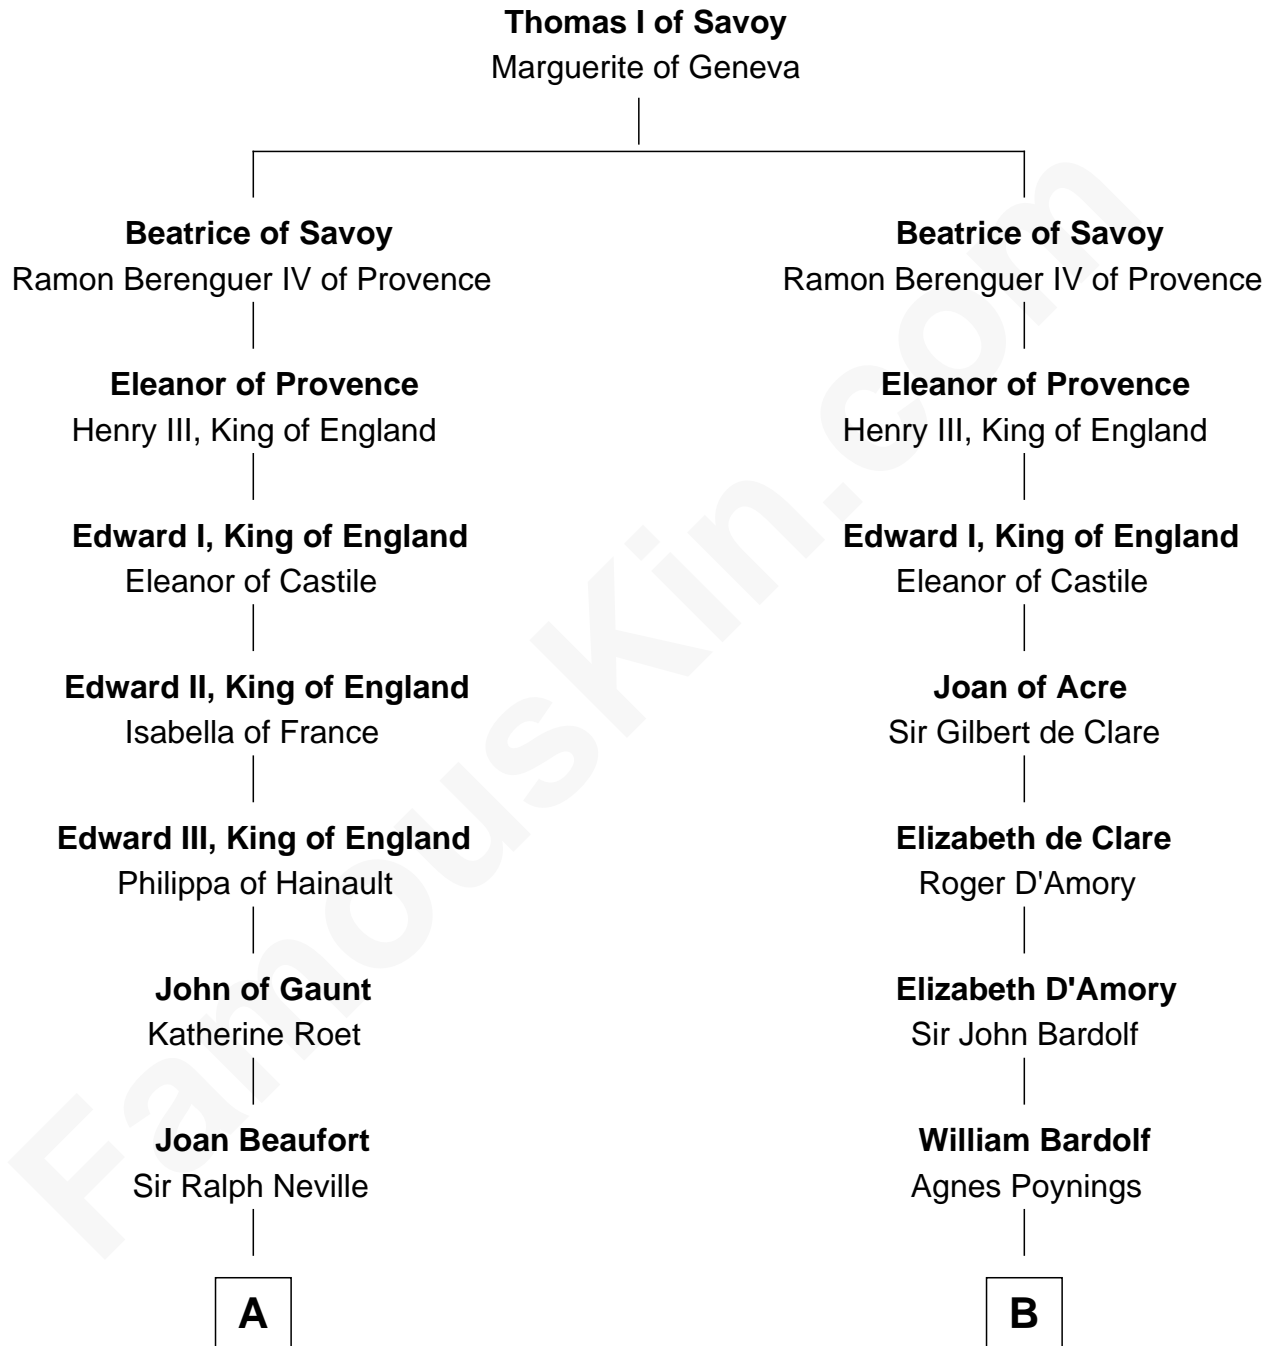

FamousKin.com Relationship Chart of

Lt. Gen. James Brudenell

Leader of the "Charge of the Light Brigade"

19th cousin 1 time removed of

Charles Carnan Ridgely

15th Governor of Maryland

C

Robert Brudenell

Anne Bishopp

Robert Brudenell

Penelope Anne Cooke

Lt. Gen. James Brudenell

Charge of the Light Brigade Leader

D

John Howard

Mary Warfield

Rachel Howard

Col. Charles Ridgely

Achsah Ridgely

Charles R. Carnan

Charles Carnan Ridgely

15th Governor of Maryland