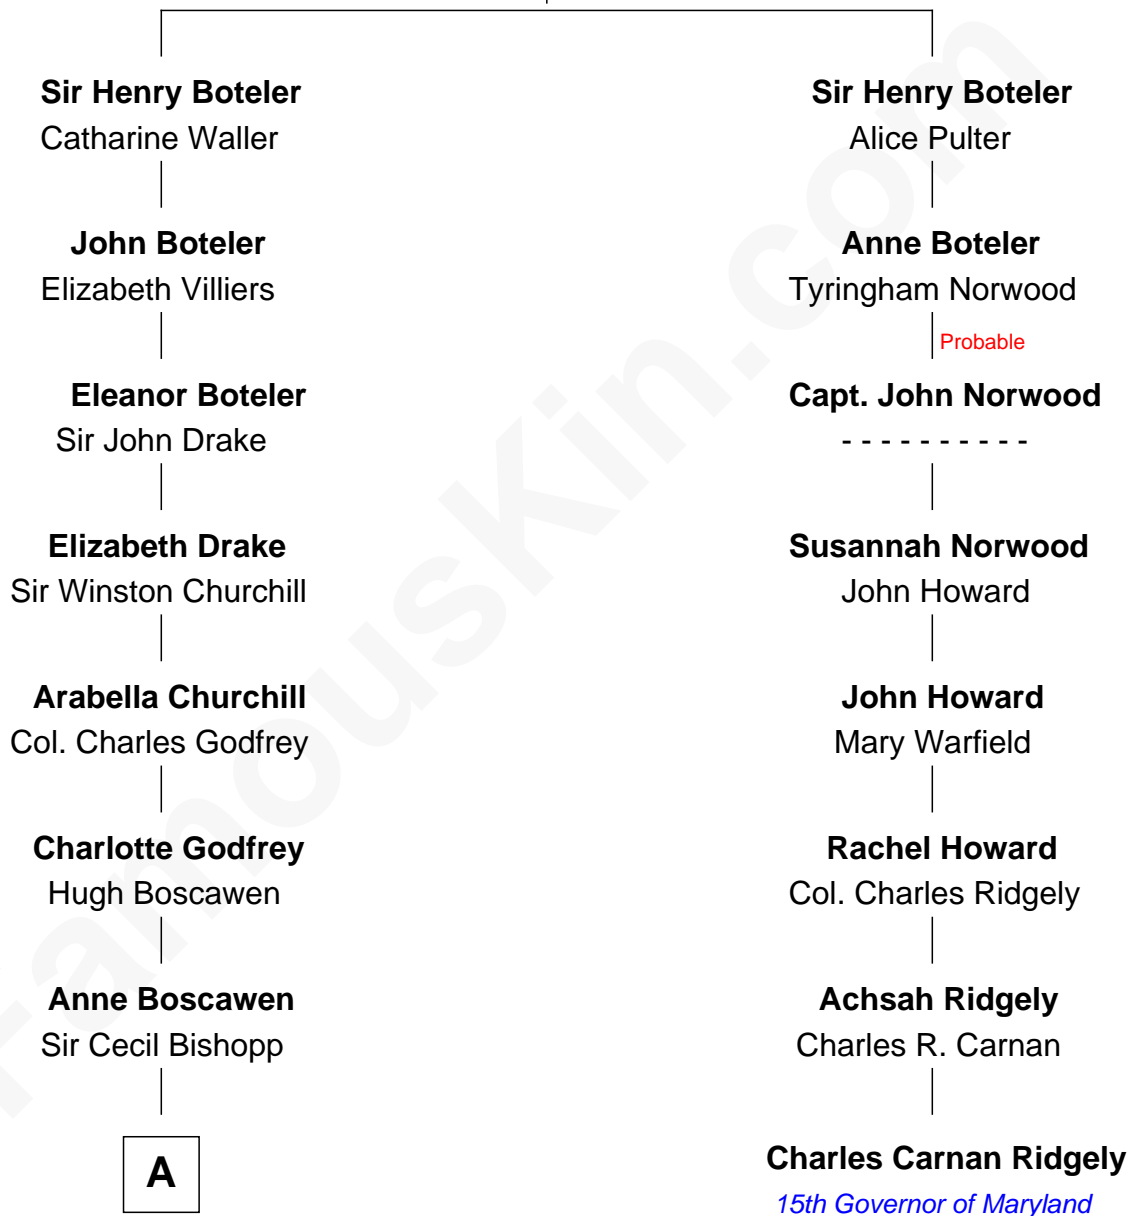

FamousKin.com Relationship Chart of

Lt. Gen. James Brudenell

Leader of the "Charge of the Light Brigade"

7th cousin 2 times removed of

Charles Carnan Ridgely

15th Governor of Maryland

Sir John Boteler

Grizel Roche

A

—
Anne Bishopp
Robert Brudenell

—
Robert Brudenell
Penelope Anne Cooke

—
Lt. Gen. James Brudenell
Charge of the Light Brigade Leader

FamousKin.com