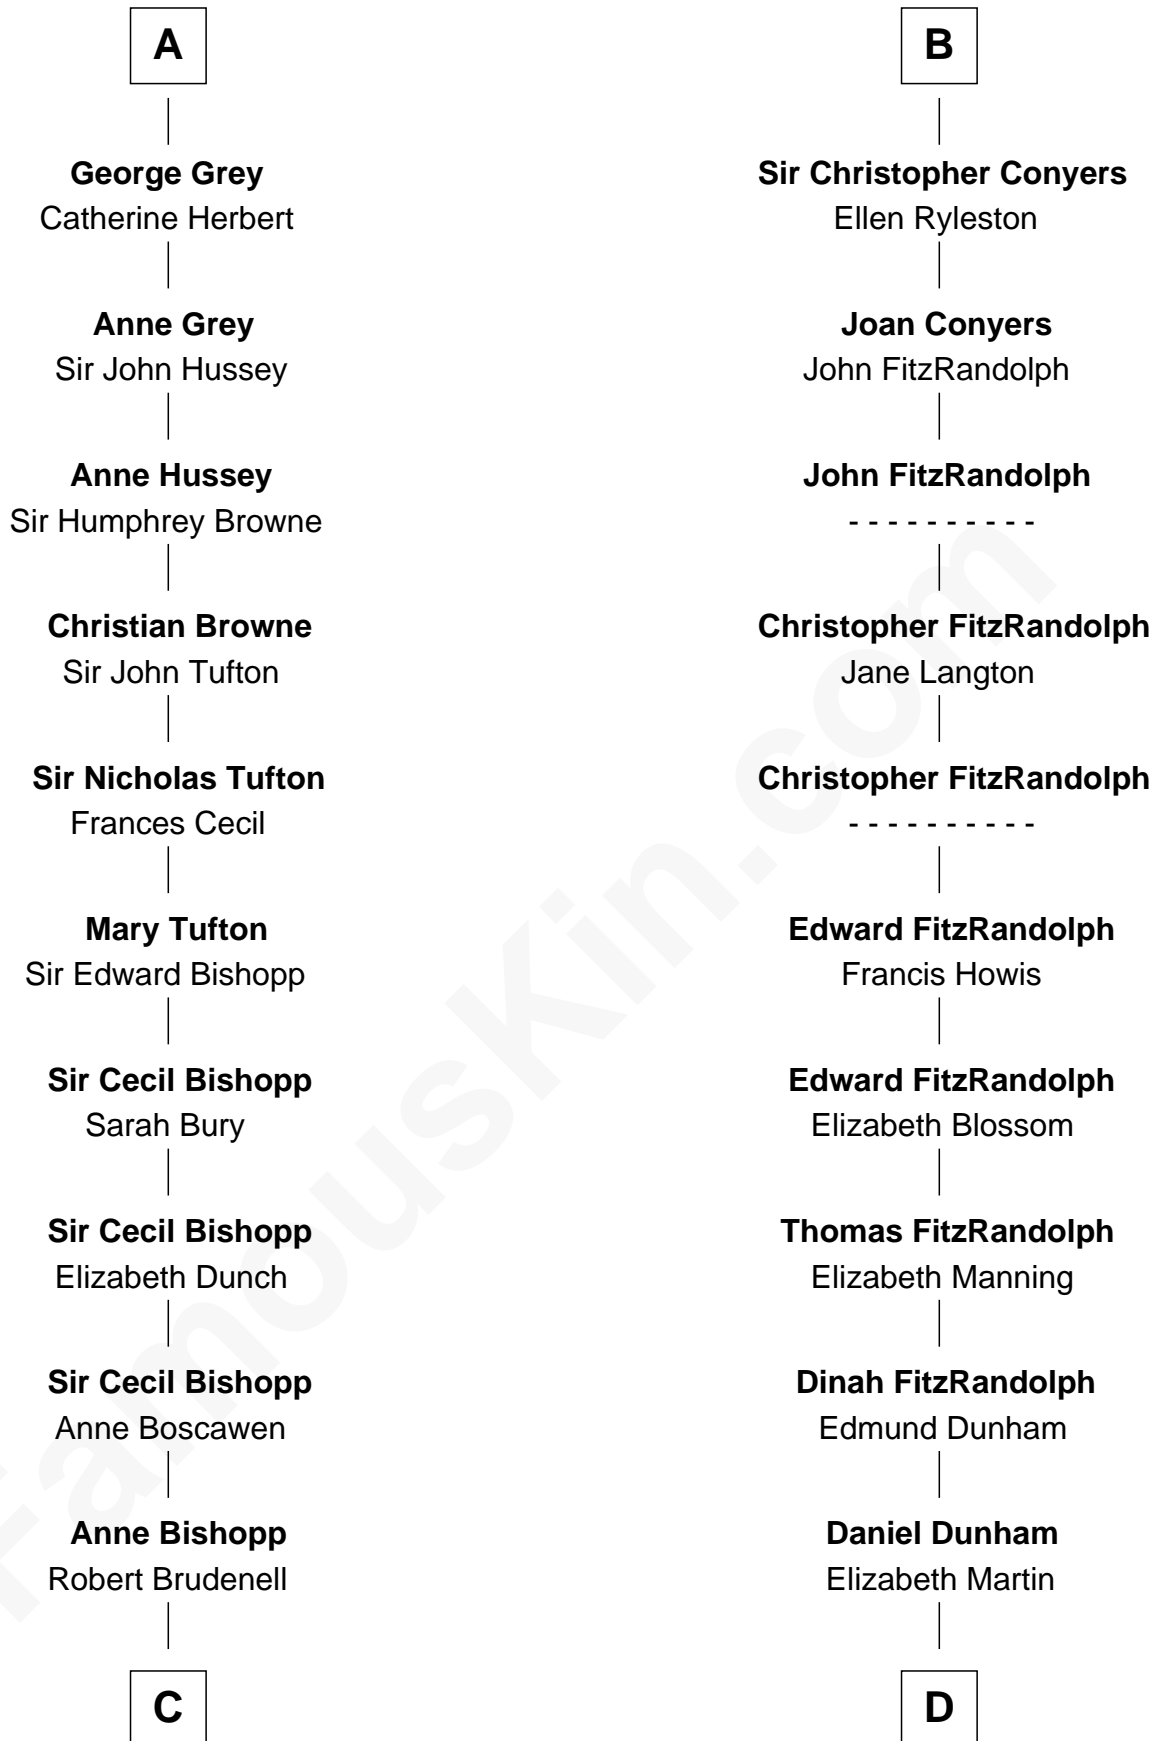

FamousKin.com

Relationship Chart of

Lt. Gen. James Brudenell

Leader of the "Charge of the Light Brigade"

18th cousin 3 times removed of

Georgia O'Keeffe

American Artist

Sir William de Ros

Lucy FitzPiers

C

Robert Brudenell
Penelope Anne Cooke

Lt. Gen. James Brudenell
Charge of the Light Brigade Leader

D

Isabella Dunham
Abraham Wyckoff

Charles Wyckoff
Alletta Maria Field

Isabella Wyckoff
George Victor Tutto

Ida Ten Eyck Tutto
Francis Calyxtus O'Keeffe

Georgia O'Keeffe
American Artist

FamousKin.com