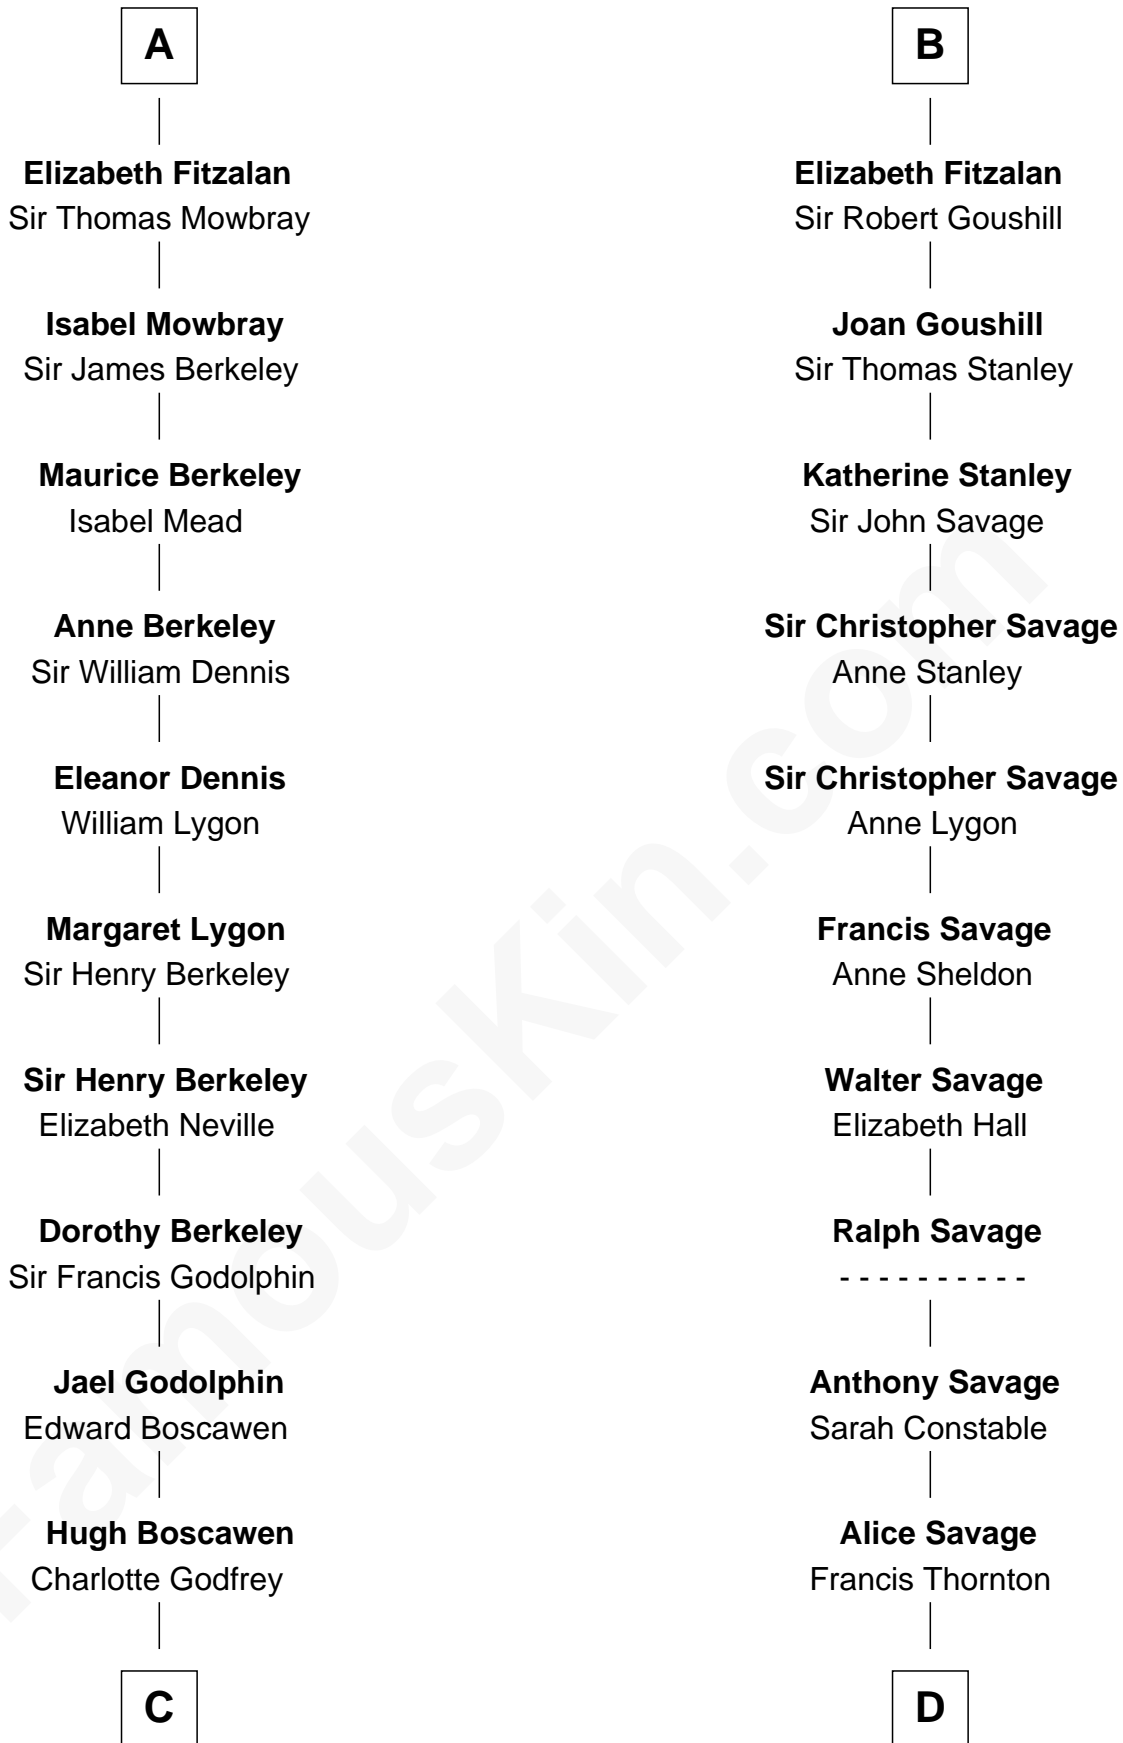

## Relationship Chart of

**Lt. Gen. James Brudenell**

*Leader of the "Charge of the Light Brigade"*

20th cousin 1 time removed of

**Zachary Taylor**

*12th U.S. President*

**Robert de Bermingham**

**C**

**Anne Boscawen**

Sir Cecil Bishopp

**Anne Bishopp**

Robert Brudenell

**Robert Brudenell**

Penelope Anne Cooke

**Lt. Gen. James Brudenell**

*Charge of the Light Brigade Leader*

**D**

**Margaret Thornton**

William Strother

**Francis Strother**

Susannah Dabney

**William Strother**

Sarah Bayly

**Sarah Dabney Strother**