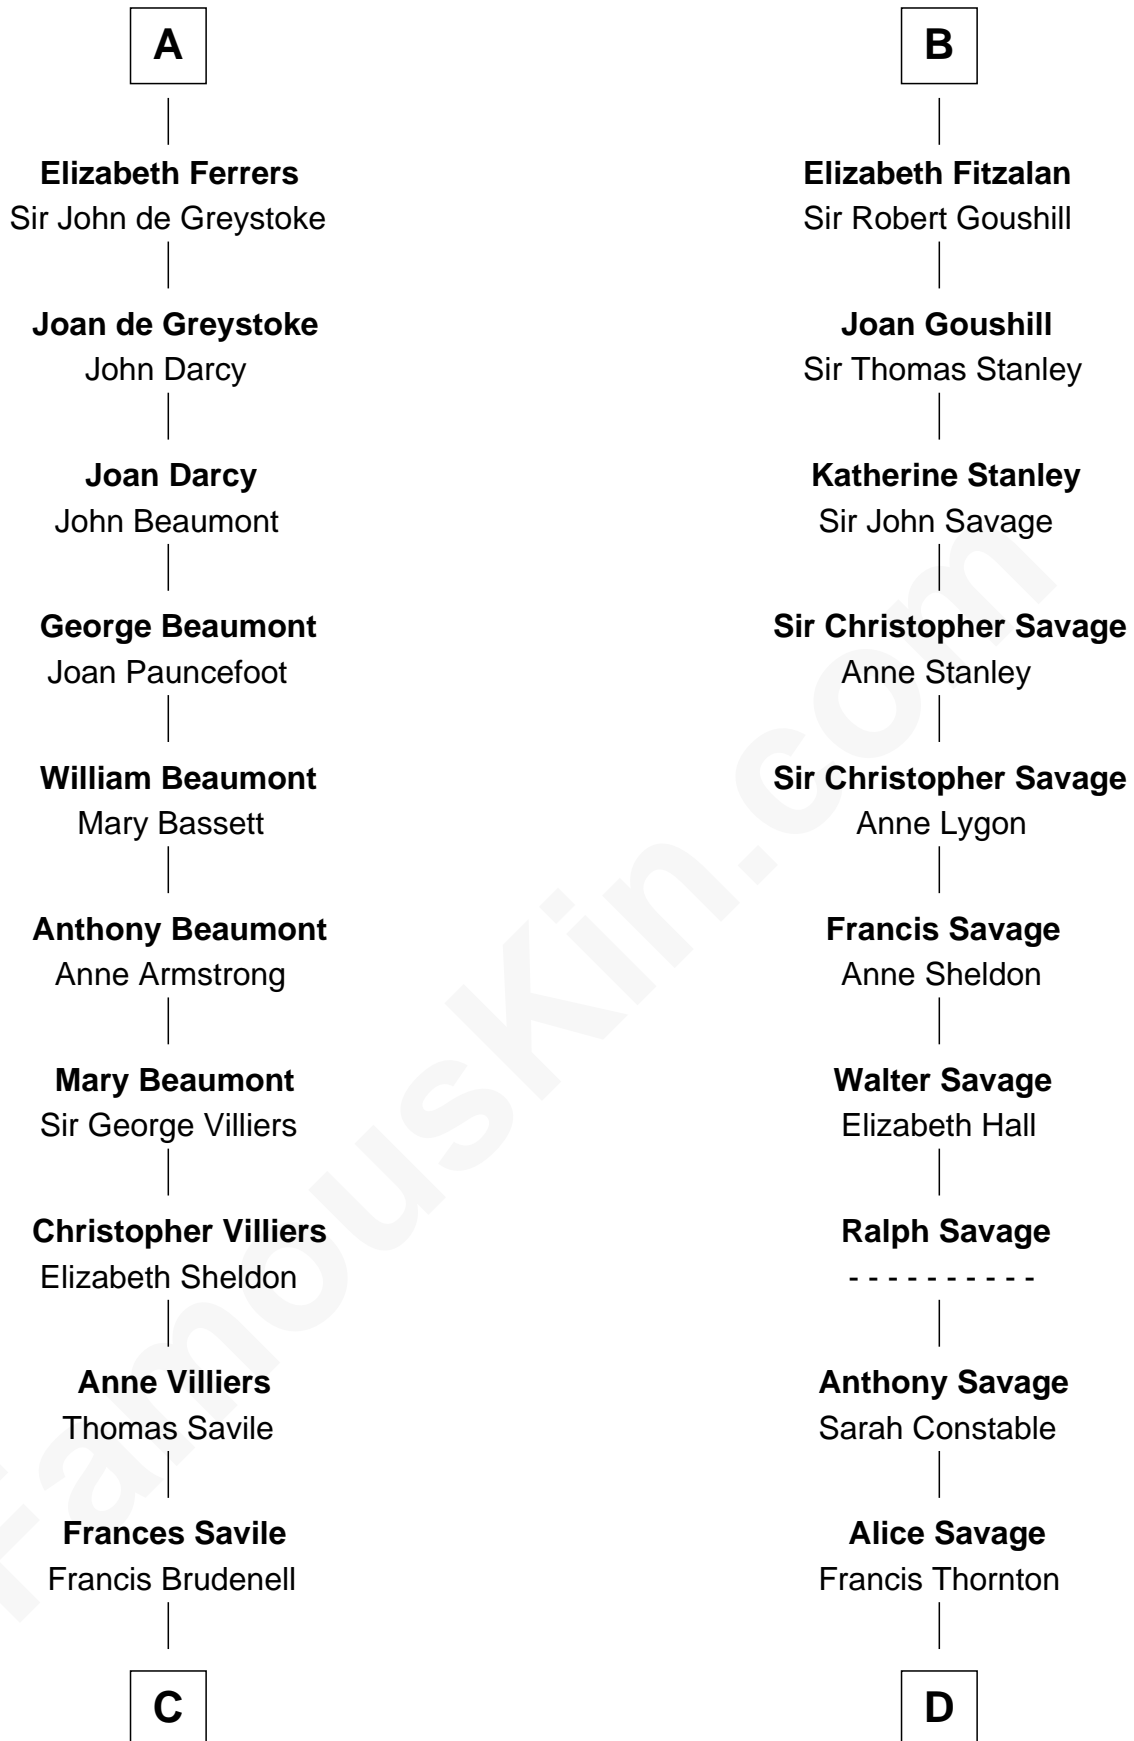

FamousKin.com

Relationship Chart of

Lt. Gen. James Brudenell

Leader of the "Charge of the Light Brigade"

20th cousin 1 time removed of

Zachary Taylor

12th U.S. President

Bertrade de Montfort

Hugh de Kevelioc

Agnes of Chester
Sir William de Ferrers

Sir William de Ferrers
Margaret de Quincy

Robert de Ferrers
Alianore de Bohun

Sir John Ferrers
Hawise Muscegros

Sir Robert Ferrers
Joan de la Mote

Sir Robert de Ferrers
Elizabeth Botiller

Sir Robert de Ferrers
Joan Beaufort

A

Hawise of Chester
Sir Robert II de Quincy

Margaret de Quincy
John de Lacy

Maud de Lacy
Sir Richard de Clare

Thomas de Clare
Juliana FitzMaurice

Margaret de Clare
Bartholomew de Badlesmere

Elizabeth de Badlesmere
Sir William de Bohun

Elizabeth de Bohun
Sir Richard Fitzalan

B

C

George Brudenell

Elizabeth Bruce

Robert Brudenell

Anne Bishopp