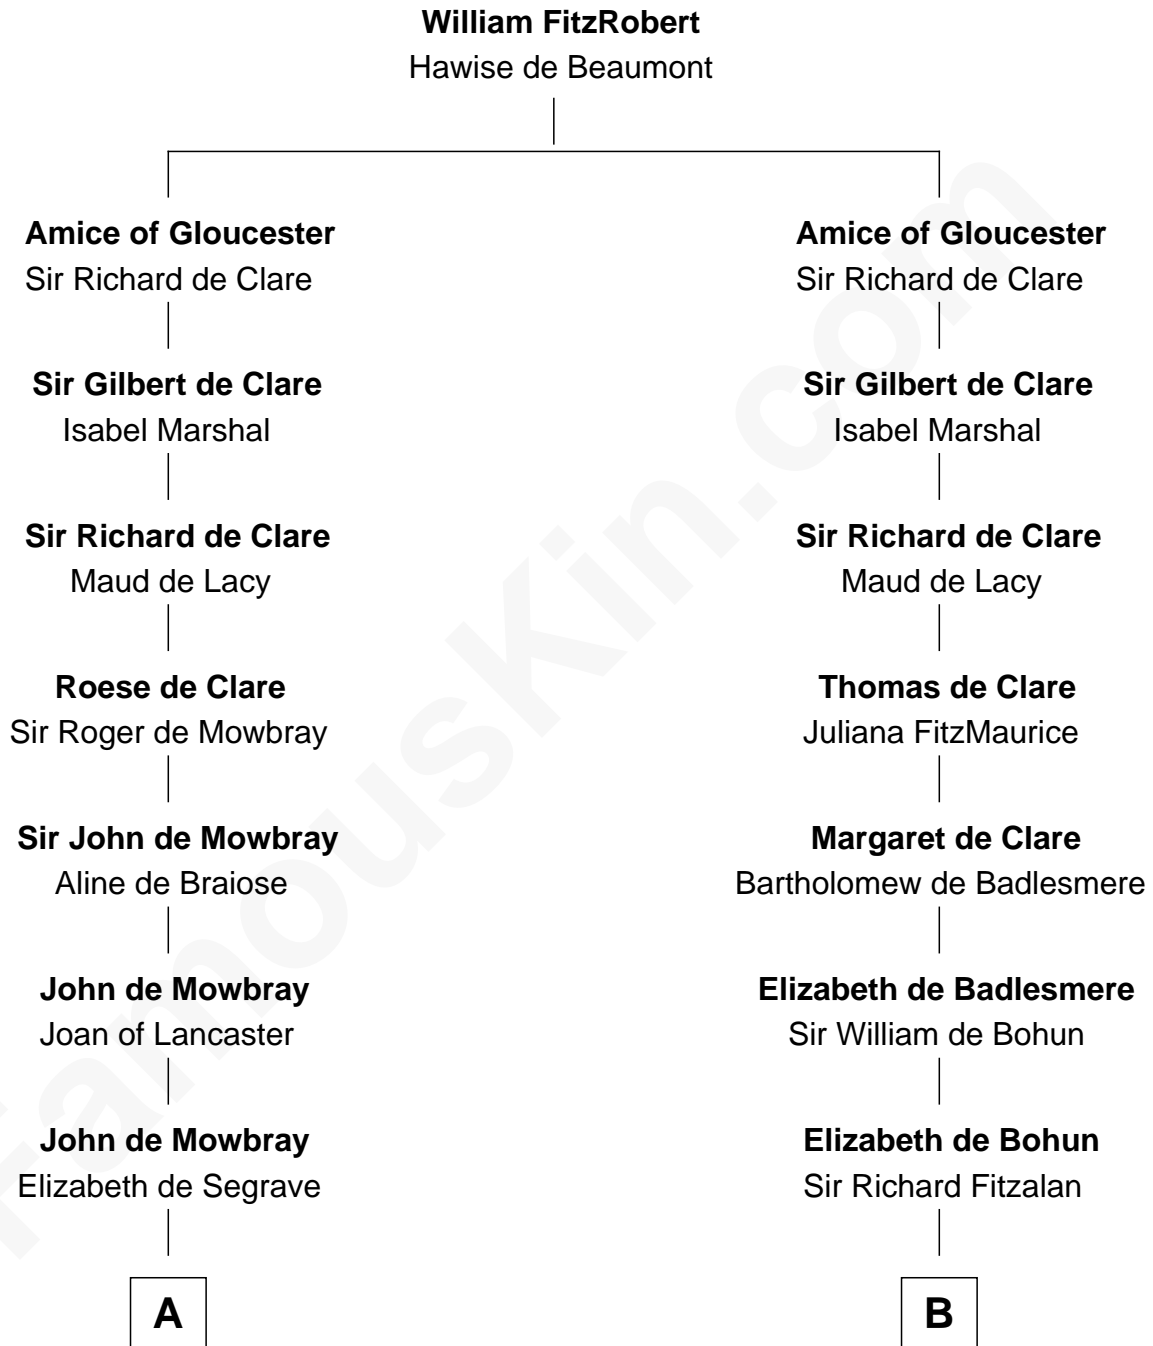

FamousKin.com

Relationship Chart of

Lt. Gen. James Brudenell

Leader of the "Charge of the Light Brigade"

20th cousin 1 time removed of

Zachary Taylor

12th U.S. President

C

Anne Boscawen

Sir Cecil Bishopp

Anne Bishopp

Robert Brudenell

Robert Brudenell

Penelope Anne Cooke

Lt. Gen. James Brudenell

Charge of the Light Brigade Leader

D

Margaret Thornton

William Strother

Francis Strother

Susannah Dabney

William Strother

Sarah Bayly

Sarah Dabney Strother