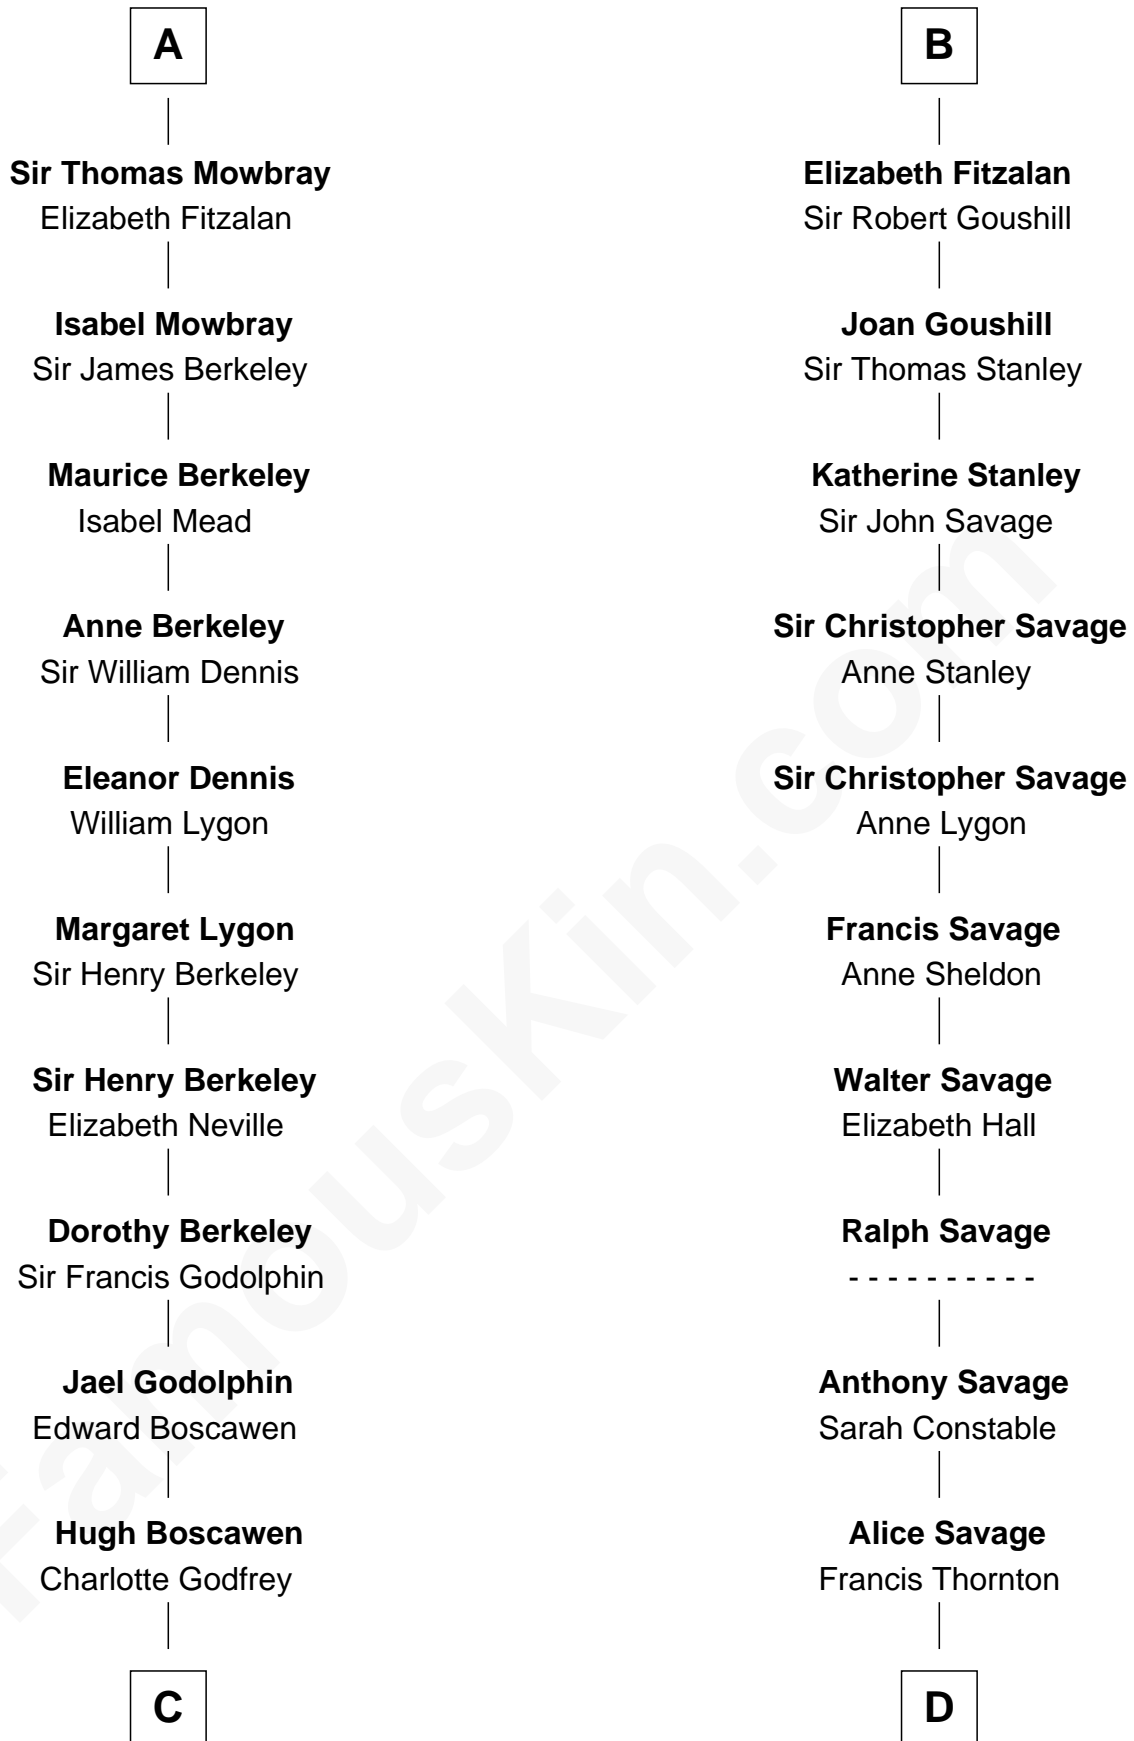

FamousKin.com

Relationship Chart of

Lt. Gen. James Brudenell

Leader of the "Charge of the Light Brigade"

20th cousin 1 time removed of

Zachary Taylor

12th U.S. President

C

Anne Boscawen

Sir Cecil Bishopp

Anne Bishopp

Robert Brudenell

Robert Brudenell

Penelope Anne Cooke

Lt. Gen. James Brudenell

Charge of the Light Brigade Leader

D

Margaret Thornton

William Strother

Francis Strother

Susannah Dabney

William Strother

Sarah Bayly

Sarah Dabney Strother