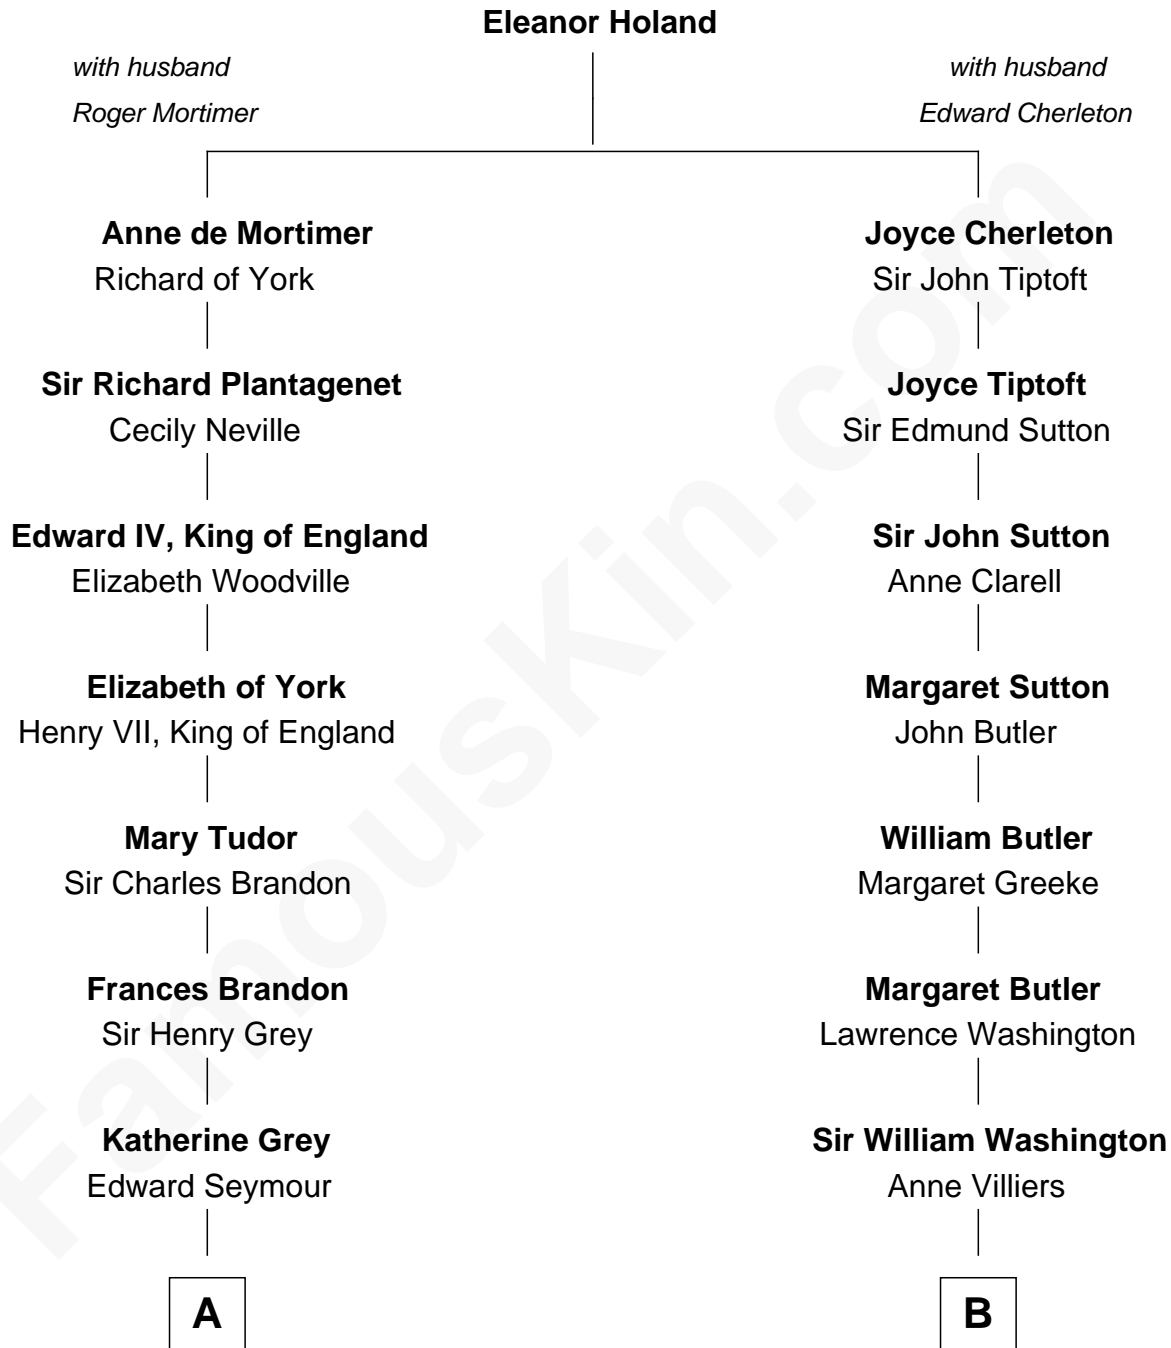

## Relationship Chart of

**Lt. Gen. James Brudenell**

*Leader of the "Charge of the Light Brigade"*

14th cousin 4 times removed of

**Kit Harington**

*TV Actor - "Game of Thrones"*

C

Sir David Richard Harington