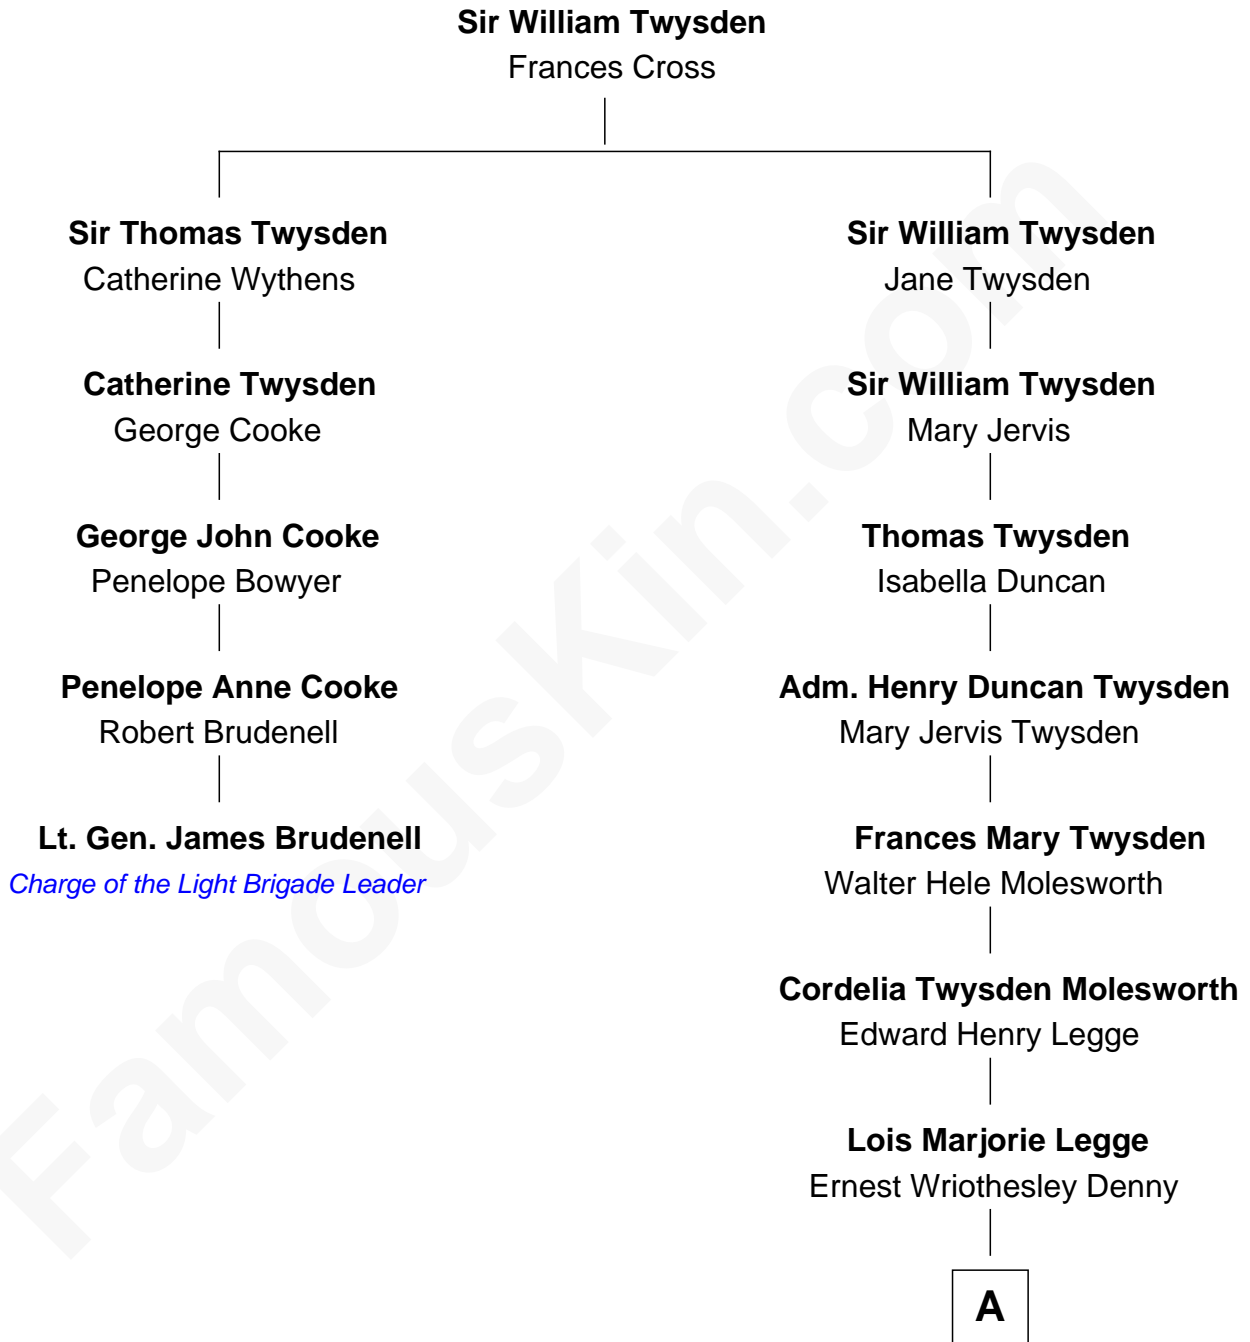

FamousKin.com

Relationship Chart of

Lt. Gen. James Brudenell

Leader of the "Charge of the Light Brigade"

4th cousin 5 times removed of

Kit Harington

TV Actor - "Game of Thrones"

A

—
Lavender Cecilia Denny
John Charles Dundas Harington

—
Sir David Richard Harington
Deborah Jane Catesby

—
Kit Harington
TV Actor - "Game of Thrones"