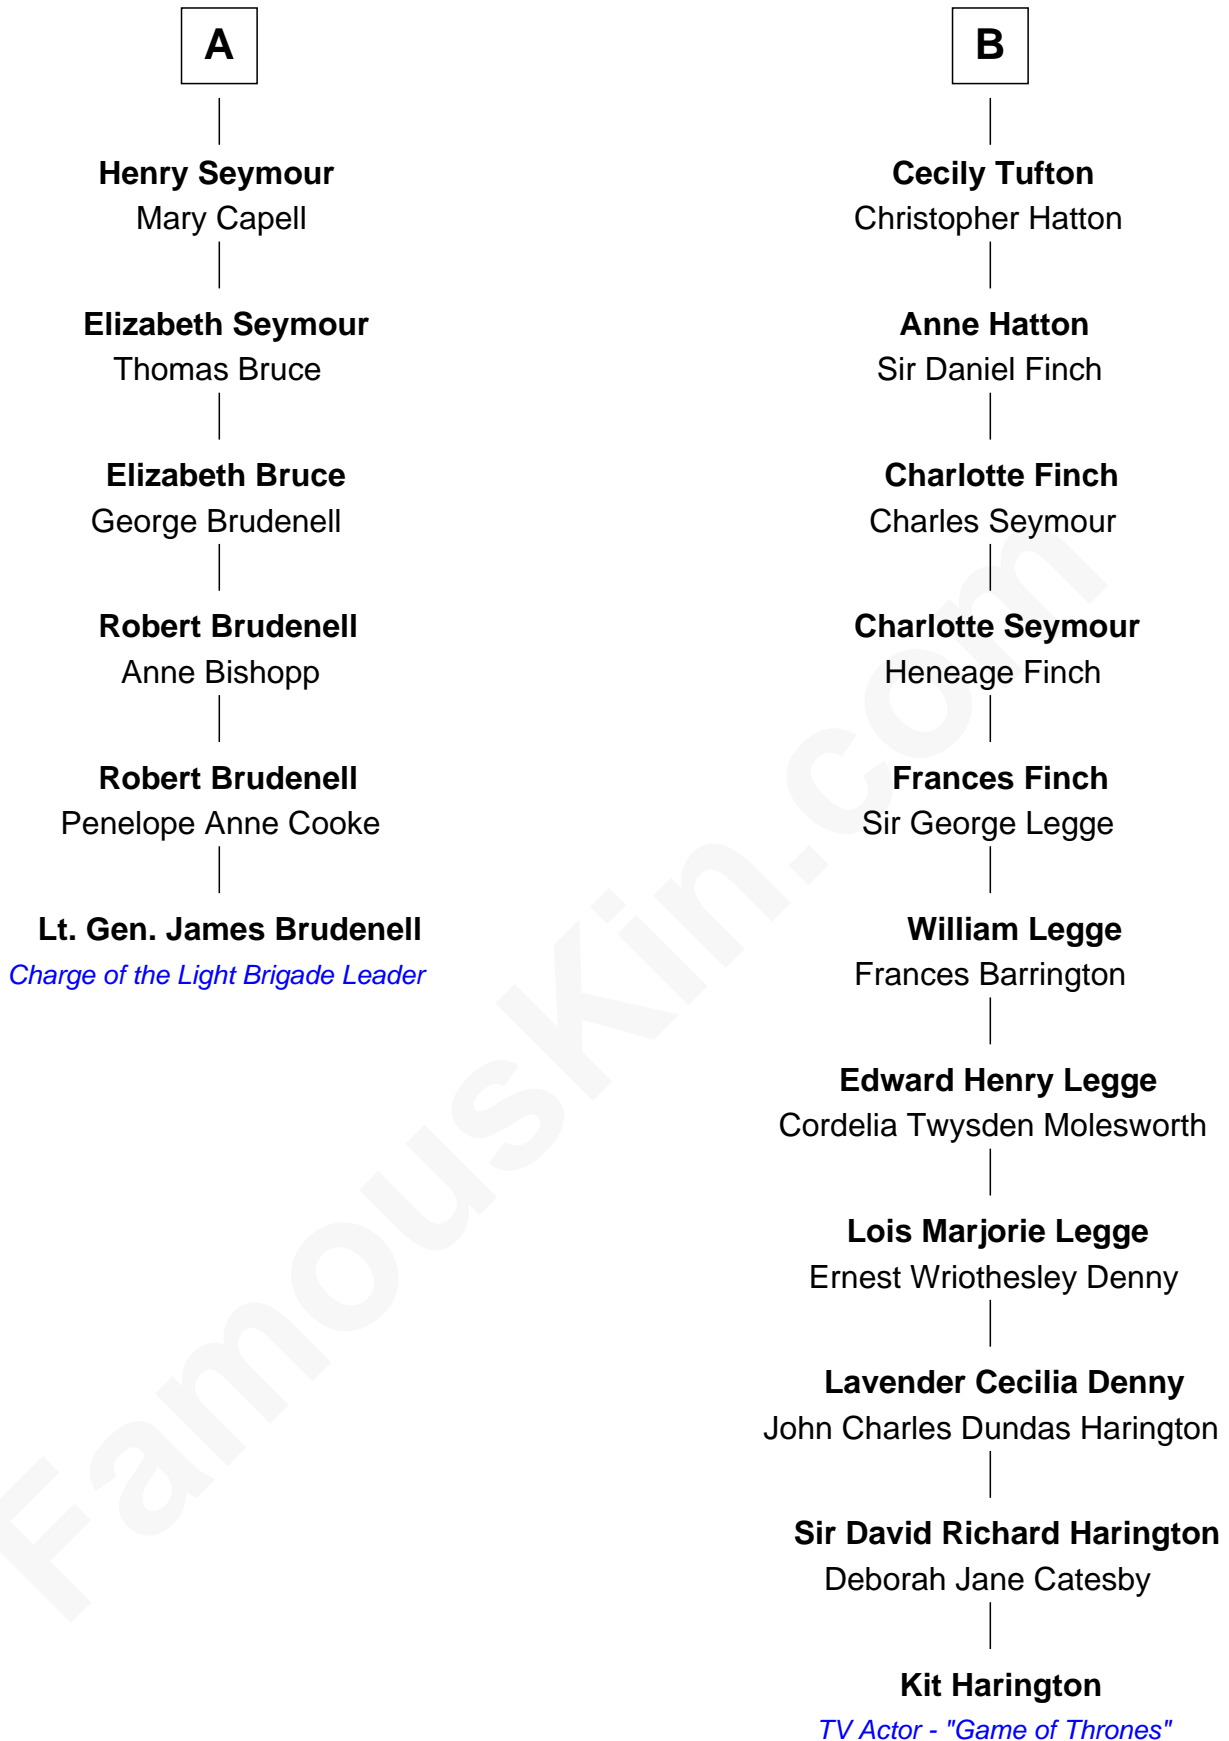

FamousKin.com

Relationship Chart of

Lt. Gen. James Brudenell

Leader of the "Charge of the Light Brigade"

12th cousin 5 times removed of

Kit Harington

TV Actor - "Game of Thrones"

Kit Harington photo by [Gage Skidmore](#) [\(CC BY-SA 2.0\)](#)