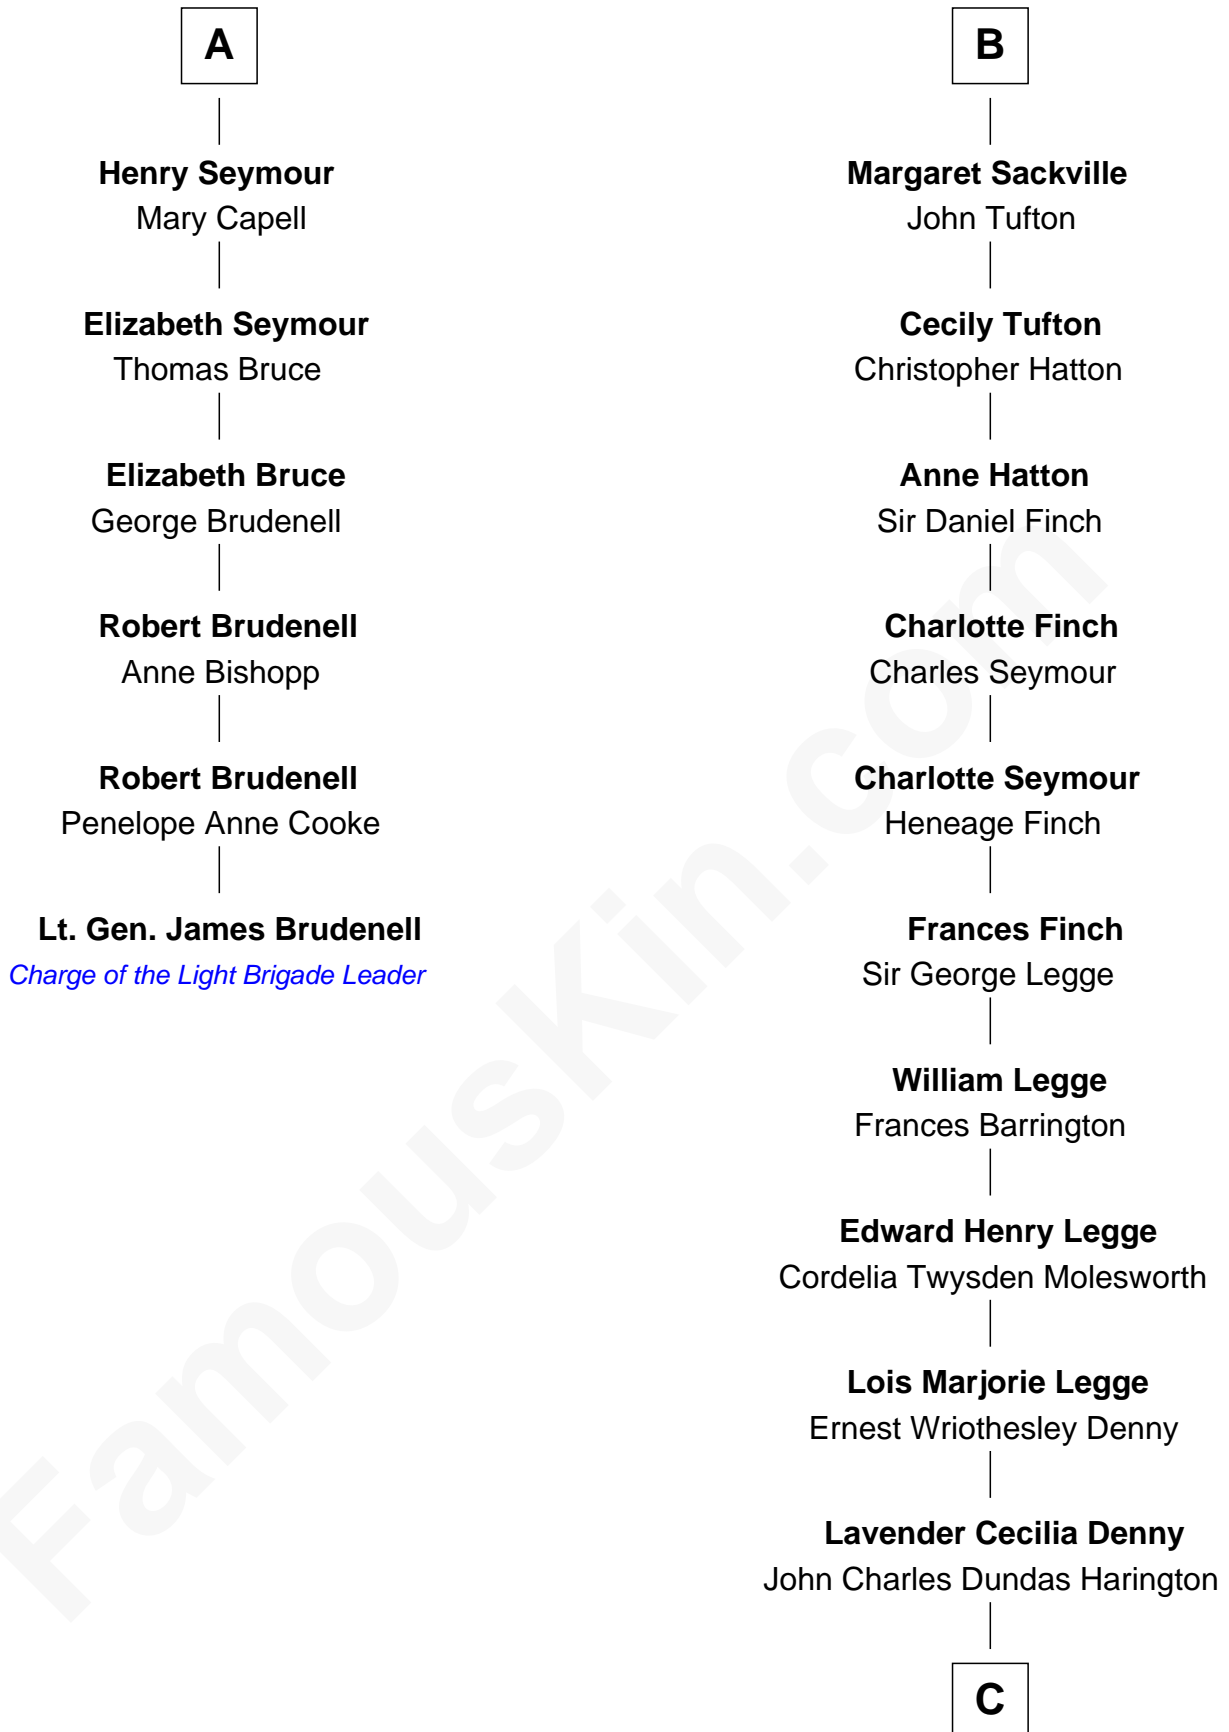

FamousKin.com

Relationship Chart of

Lt. Gen. James Brudenell

Leader of the "Charge of the Light Brigade"

12th cousin 6 times removed of

Kit Harington

TV Actor - "Game of Thrones"

Sir John Clifford

Elizabeth Percy

C

Sir David Richard Harington

Deborah Jane Catesby

Kit Harington

TV Actor - "Game of Thrones"

FamousKin.com