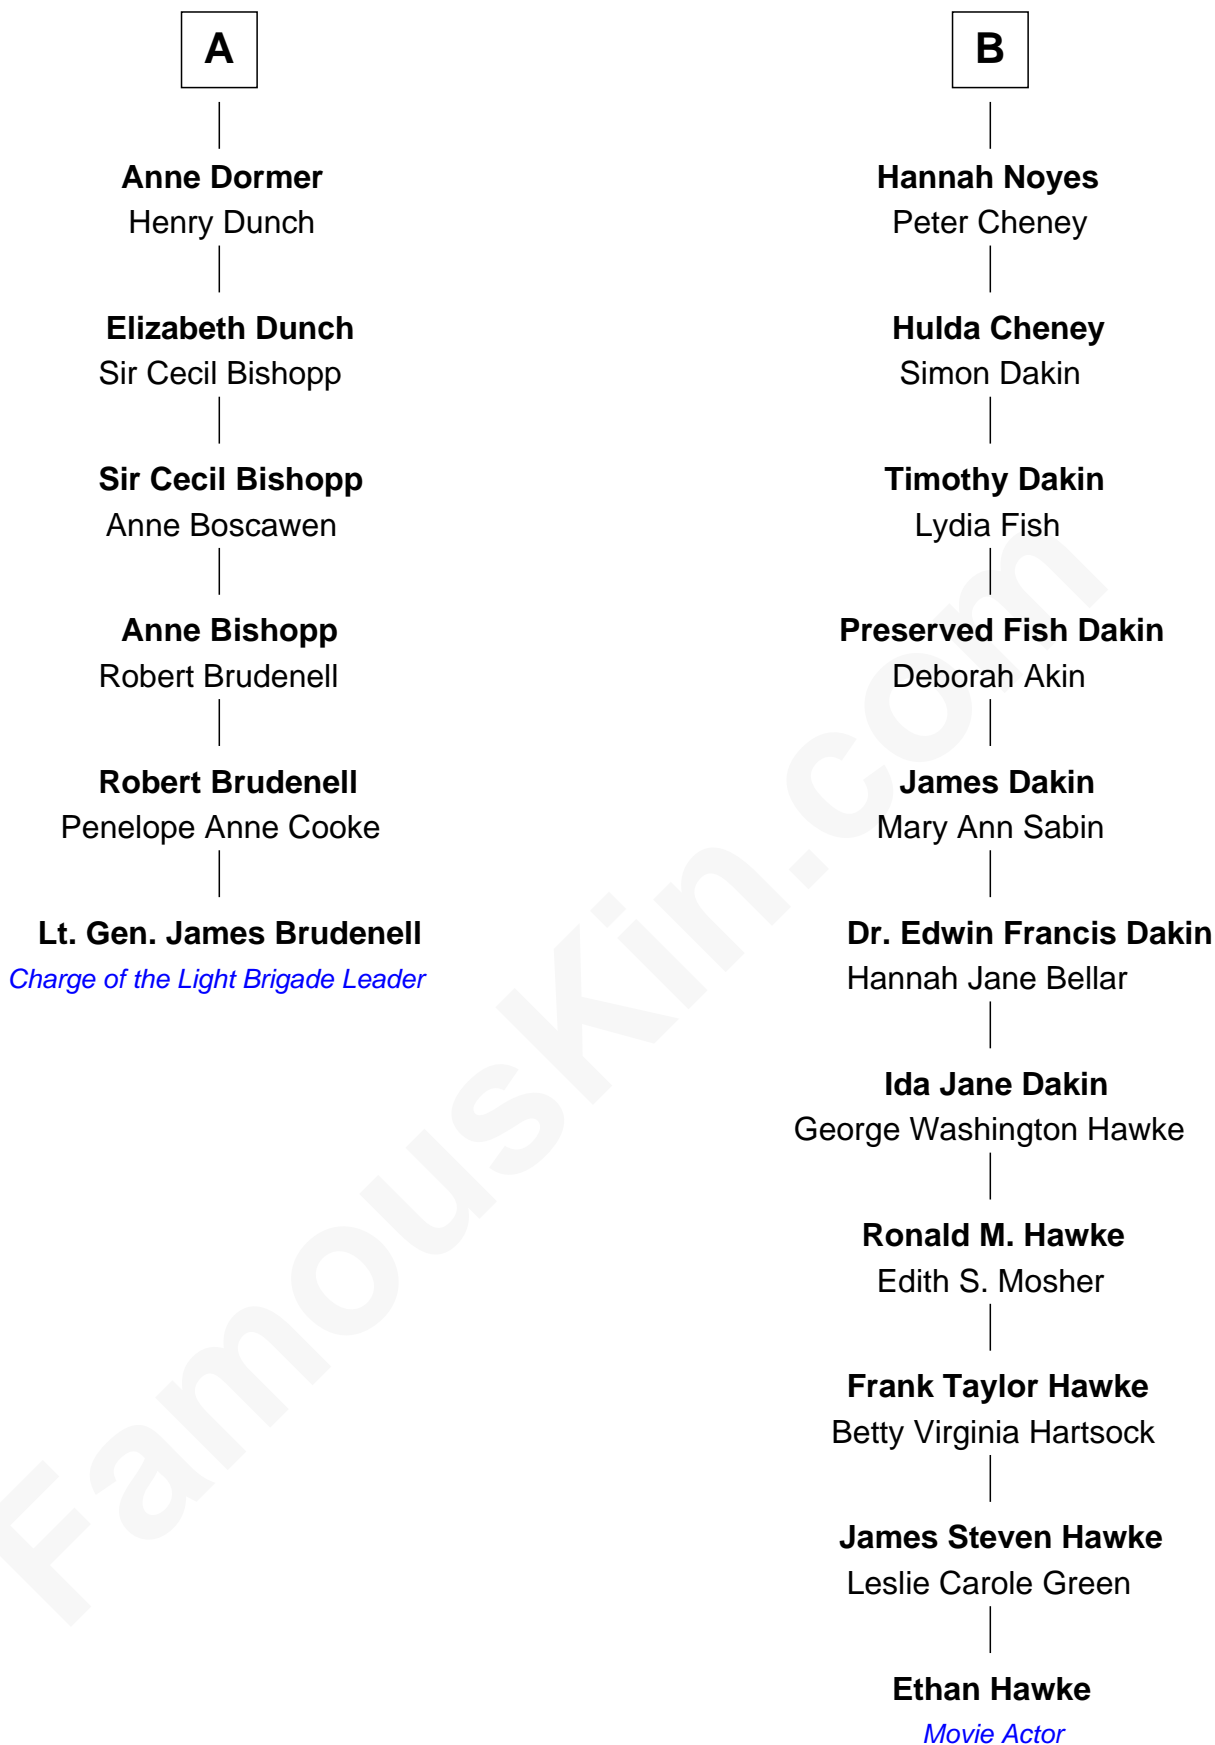

## Relationship Chart of

**Lt. Gen. James Brudenell**  
*Leader of the "Charge of the Light Brigade"*

12th cousin 5 times removed of

**Ethan Hawke**

*Actor, Director, Screenwriter, Novelist*

Ethan Hawke photo by [Nicolas Genin](#) (CC BY-SA 2.0)