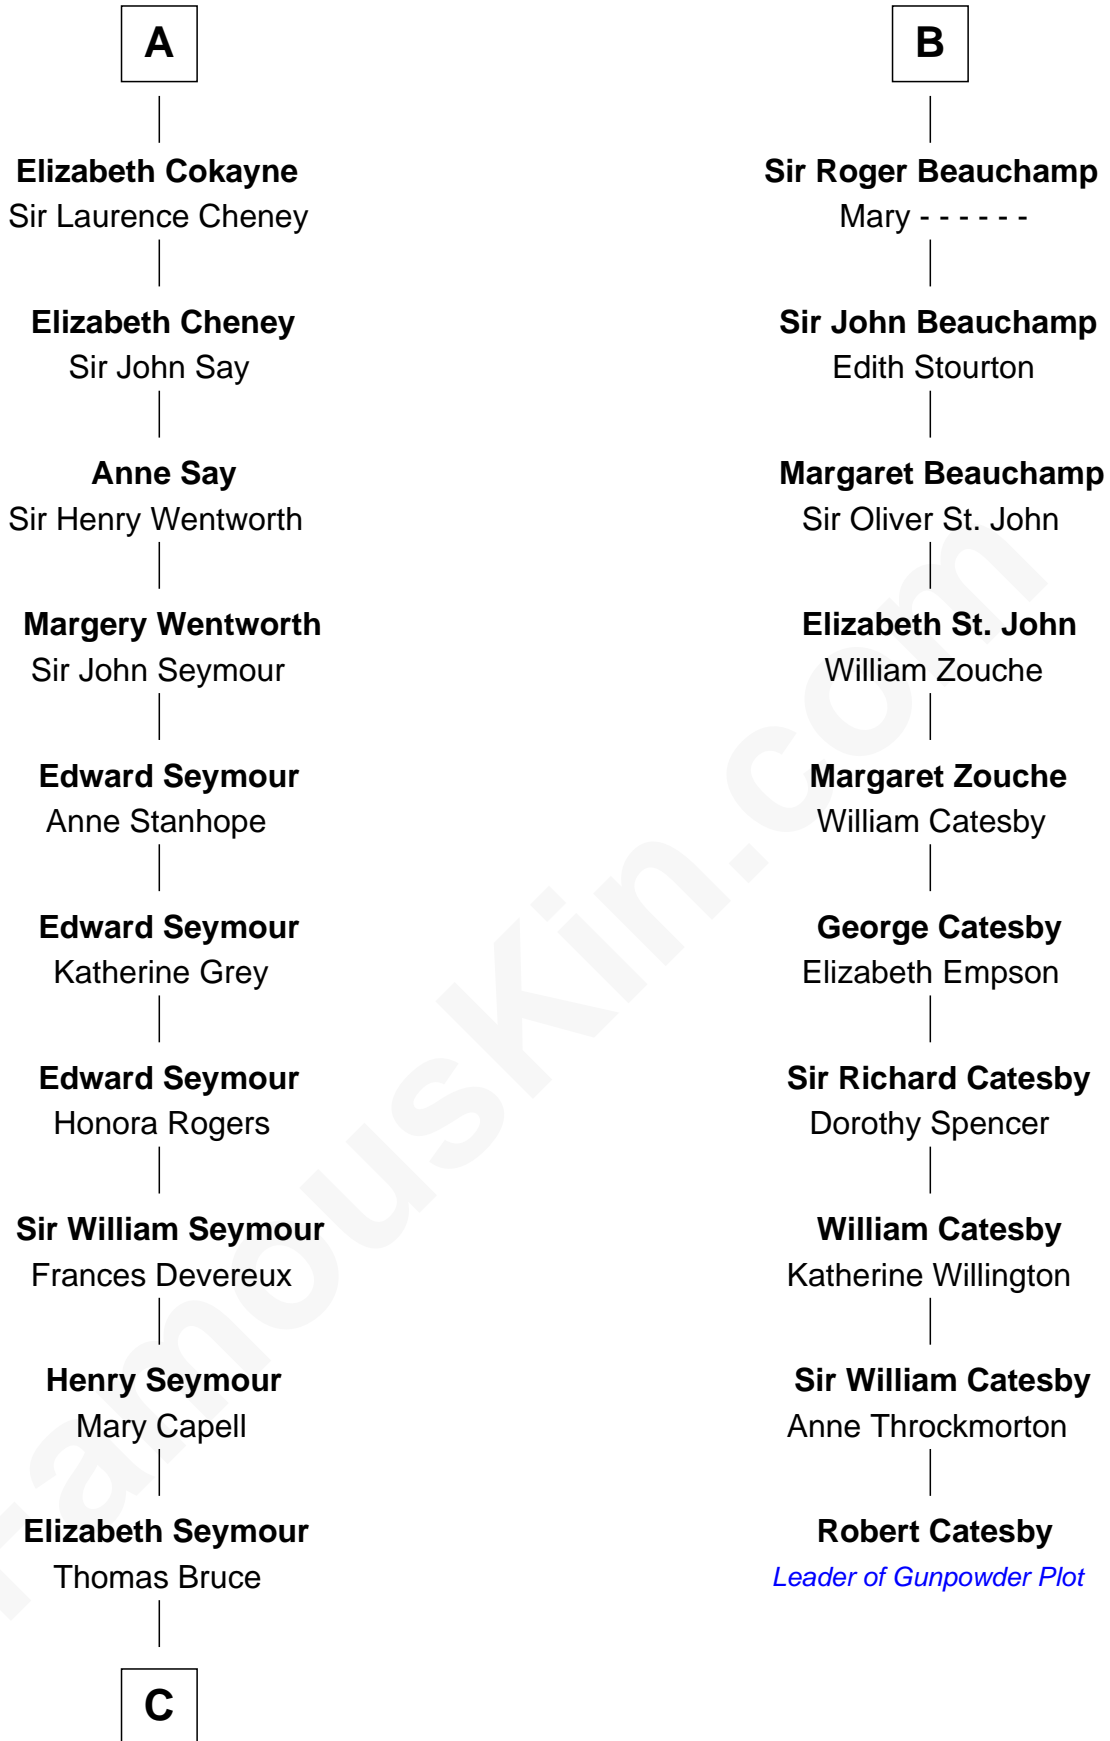

FamousKin.com Relationship Chart of

Lt. Gen. James Brudenell

Leader of the "Charge of the Light Brigade"

16th cousin 4 times removed of

Robert Catesby

Leader of Gunpowder Plot

C

—
Elizabeth Bruce
George Brudenell

—
Robert Brudenell
Anne Bishopp

—
Robert Brudenell
Penelope Anne Cooke

—
Lt. Gen. James Brudenell
Charge of the Light Brigade Leader

FamousKin.com