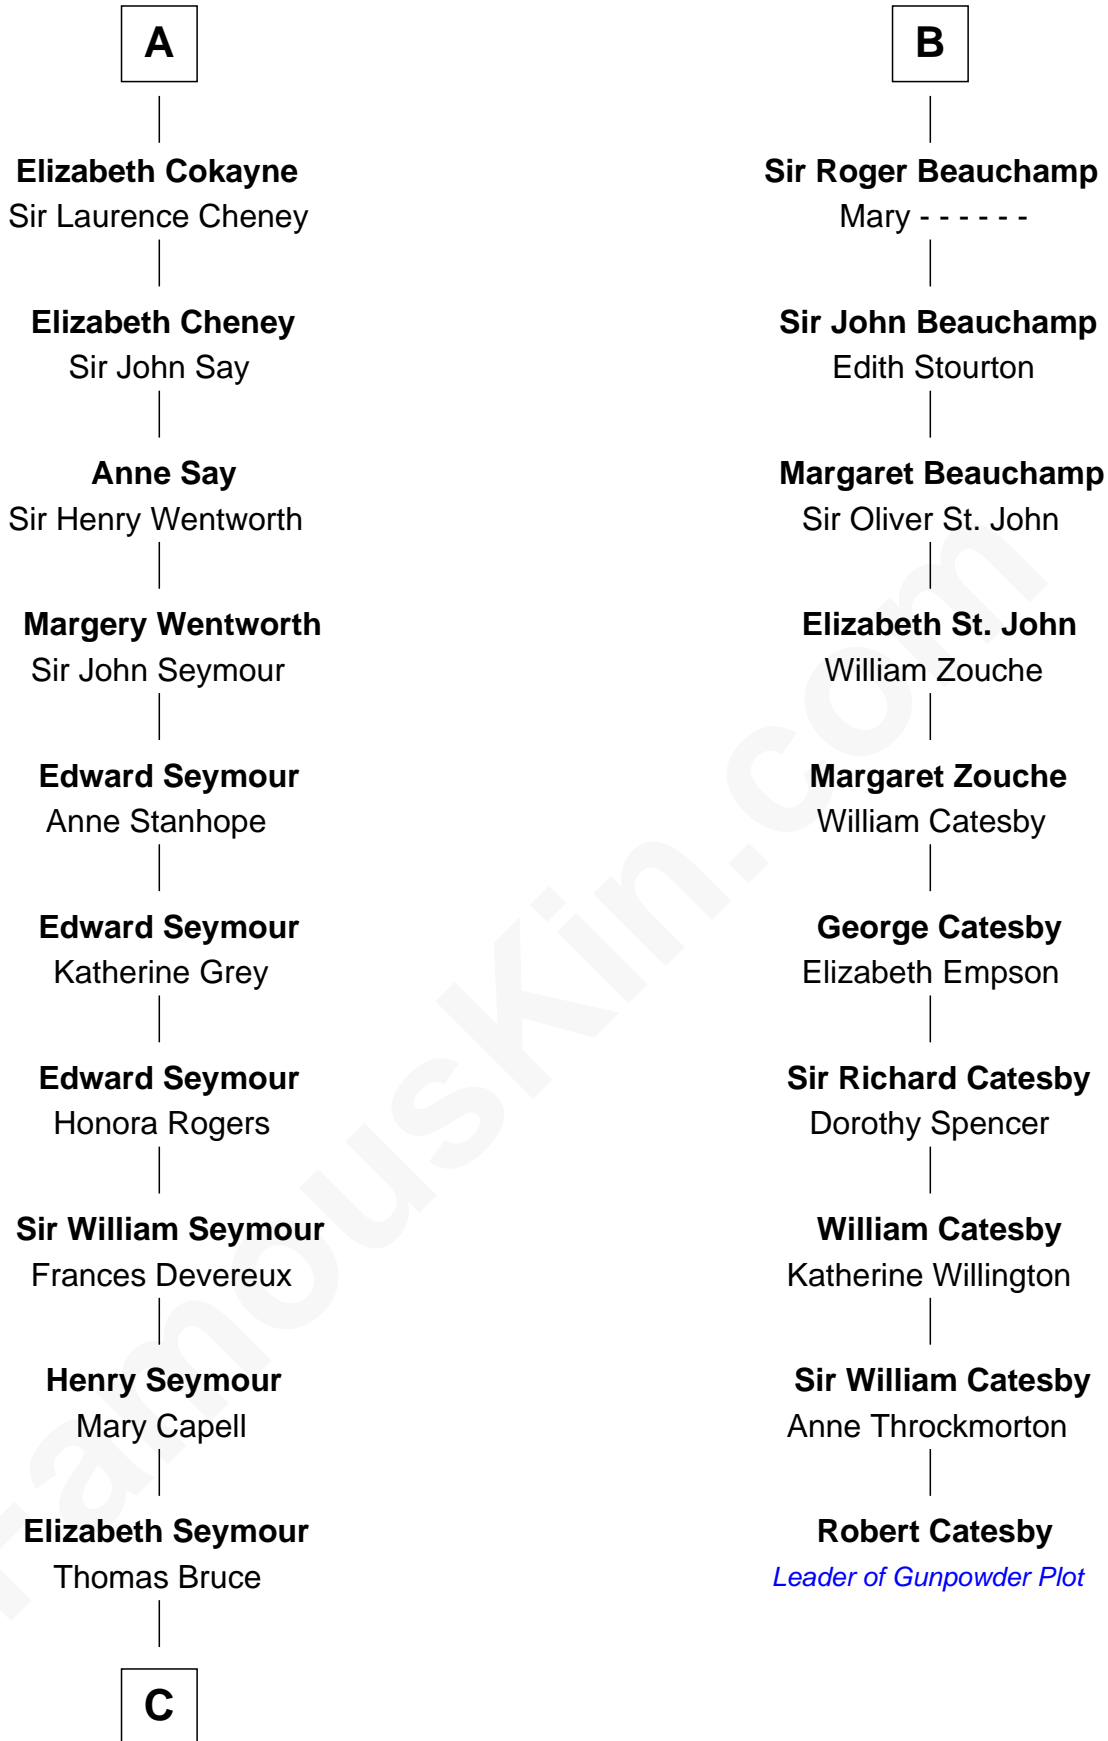

## Relationship Chart of

**Lt. Gen. James Brudenell**

*Leader of the "Charge of the Light Brigade"*

16th cousin 4 times removed of

**Robert Catesby**

*Leader of Gunpowder Plot*

**C**

—  
**Elizabeth Bruce**