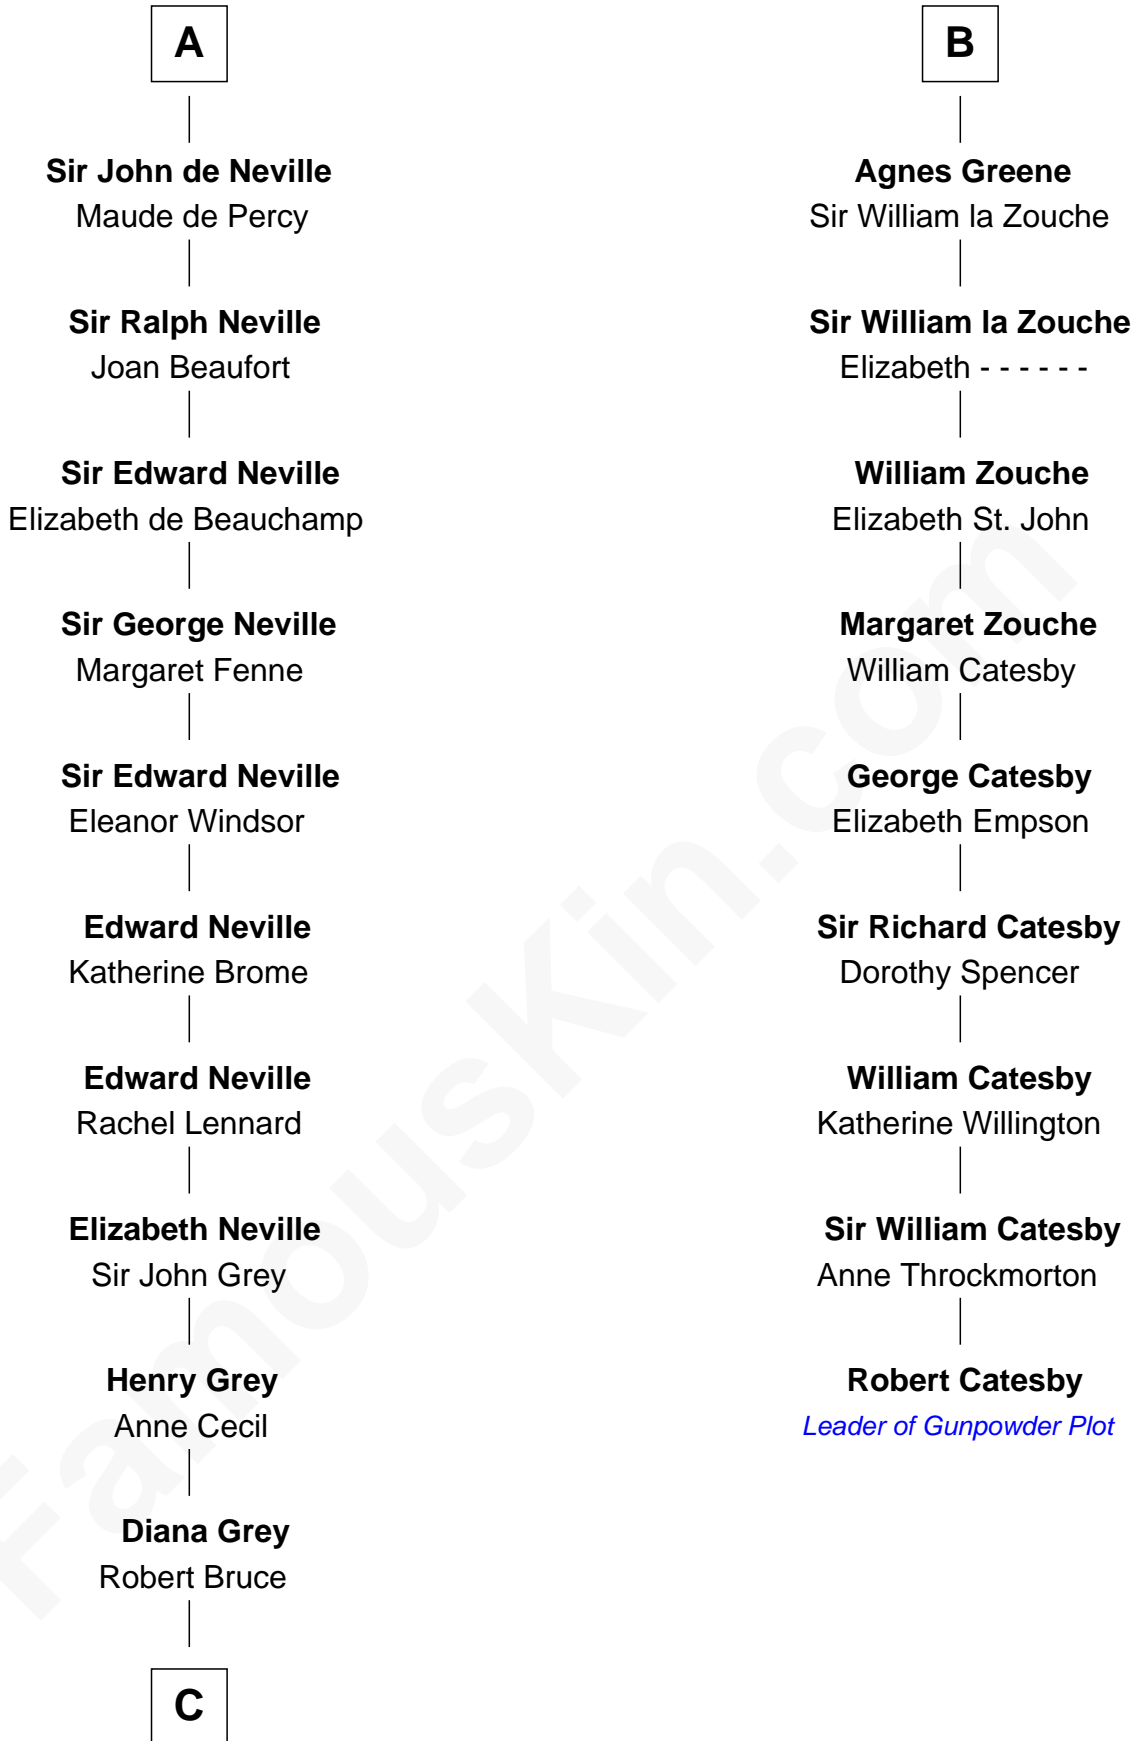

FamousKin.com

Relationship Chart of

Lt. Gen. James Brudenell

Leader of the "Charge of the Light Brigade"

15th cousin 6 times removed of

Robert Catesby

Leader of Gunpowder Plot

Walter of Salisbury

C

—
Thomas Bruce
Elizabeth Seymour

—
Elizabeth Bruce
George Brudenell

—
Robert Brudenell
Anne Bishopp

—
Robert Brudenell
Penelope Anne Cooke

—
Lt. Gen. James Brudenell
Charge of the Light Brigade Leader

FamousKin.com