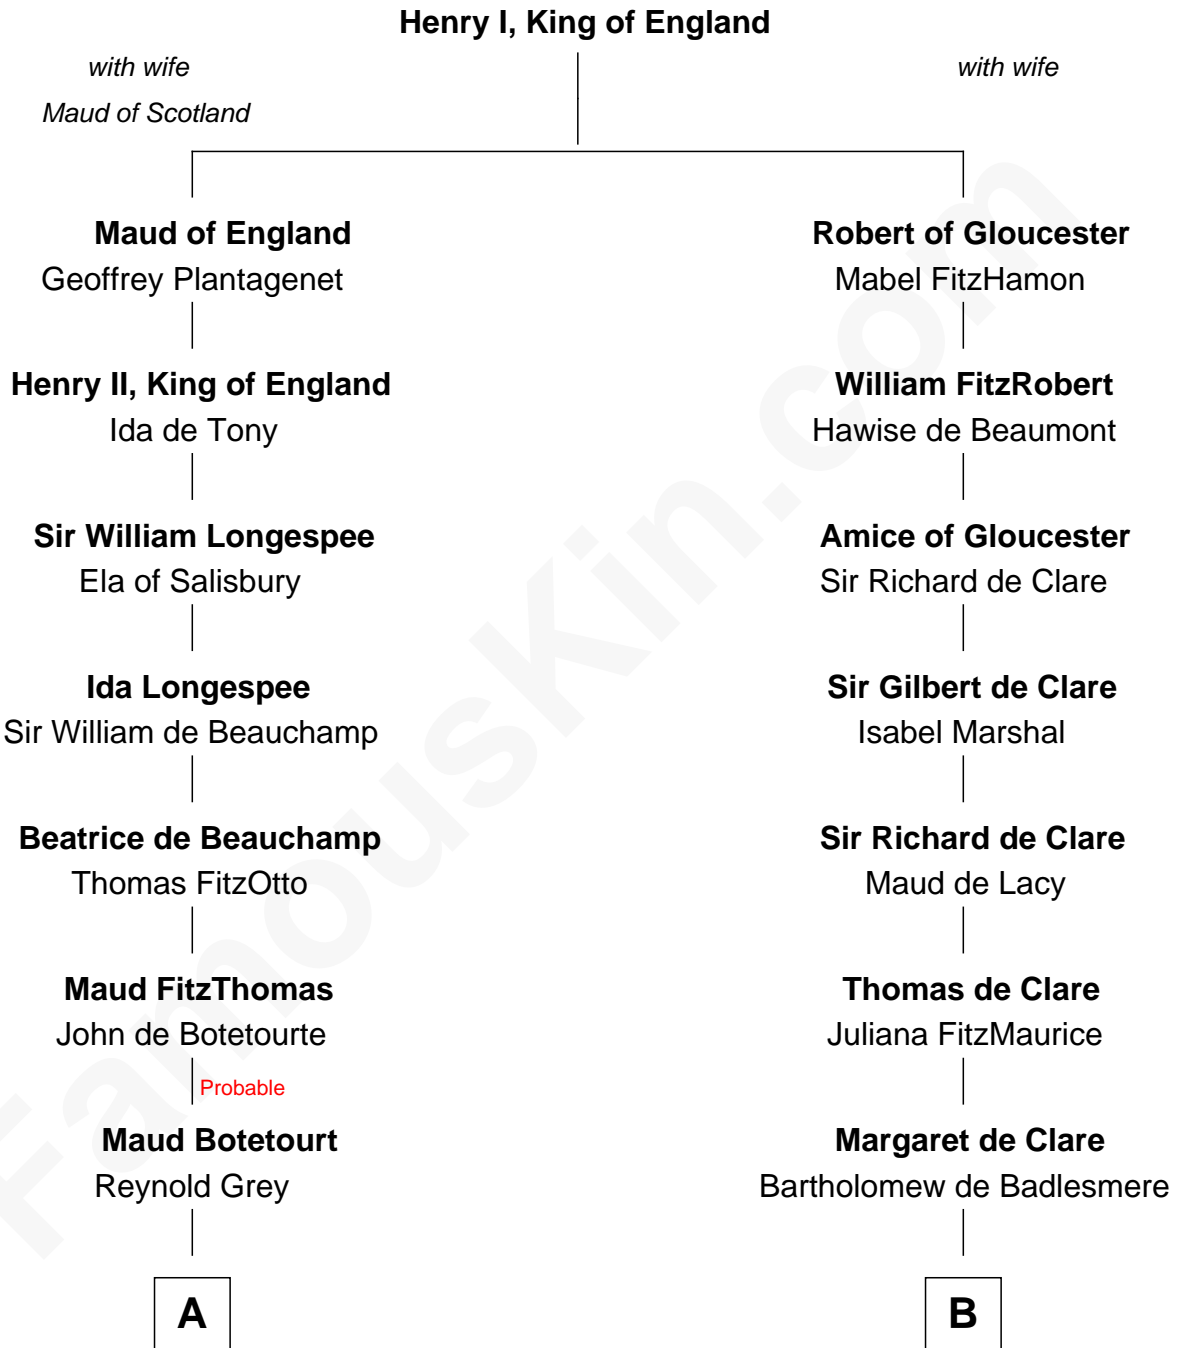

FamousKin.com Relationship Chart of

Lt. Gen. James Brudenell

Leader of the "Charge of the Light Brigade"

17th cousin 4 times removed of

Robert Catesby

Leader of Gunpowder Plot

C

—
Frances Savile
Francis Brudenell

—
George Brudenell
Elizabeth Bruce

—
Robert Brudenell
Anne Bishopp

—
Robert Brudenell
Penelope Anne Cooke

—
Lt. Gen. James Brudenell
Charge of the Light Brigade Leader

FamousKin.com