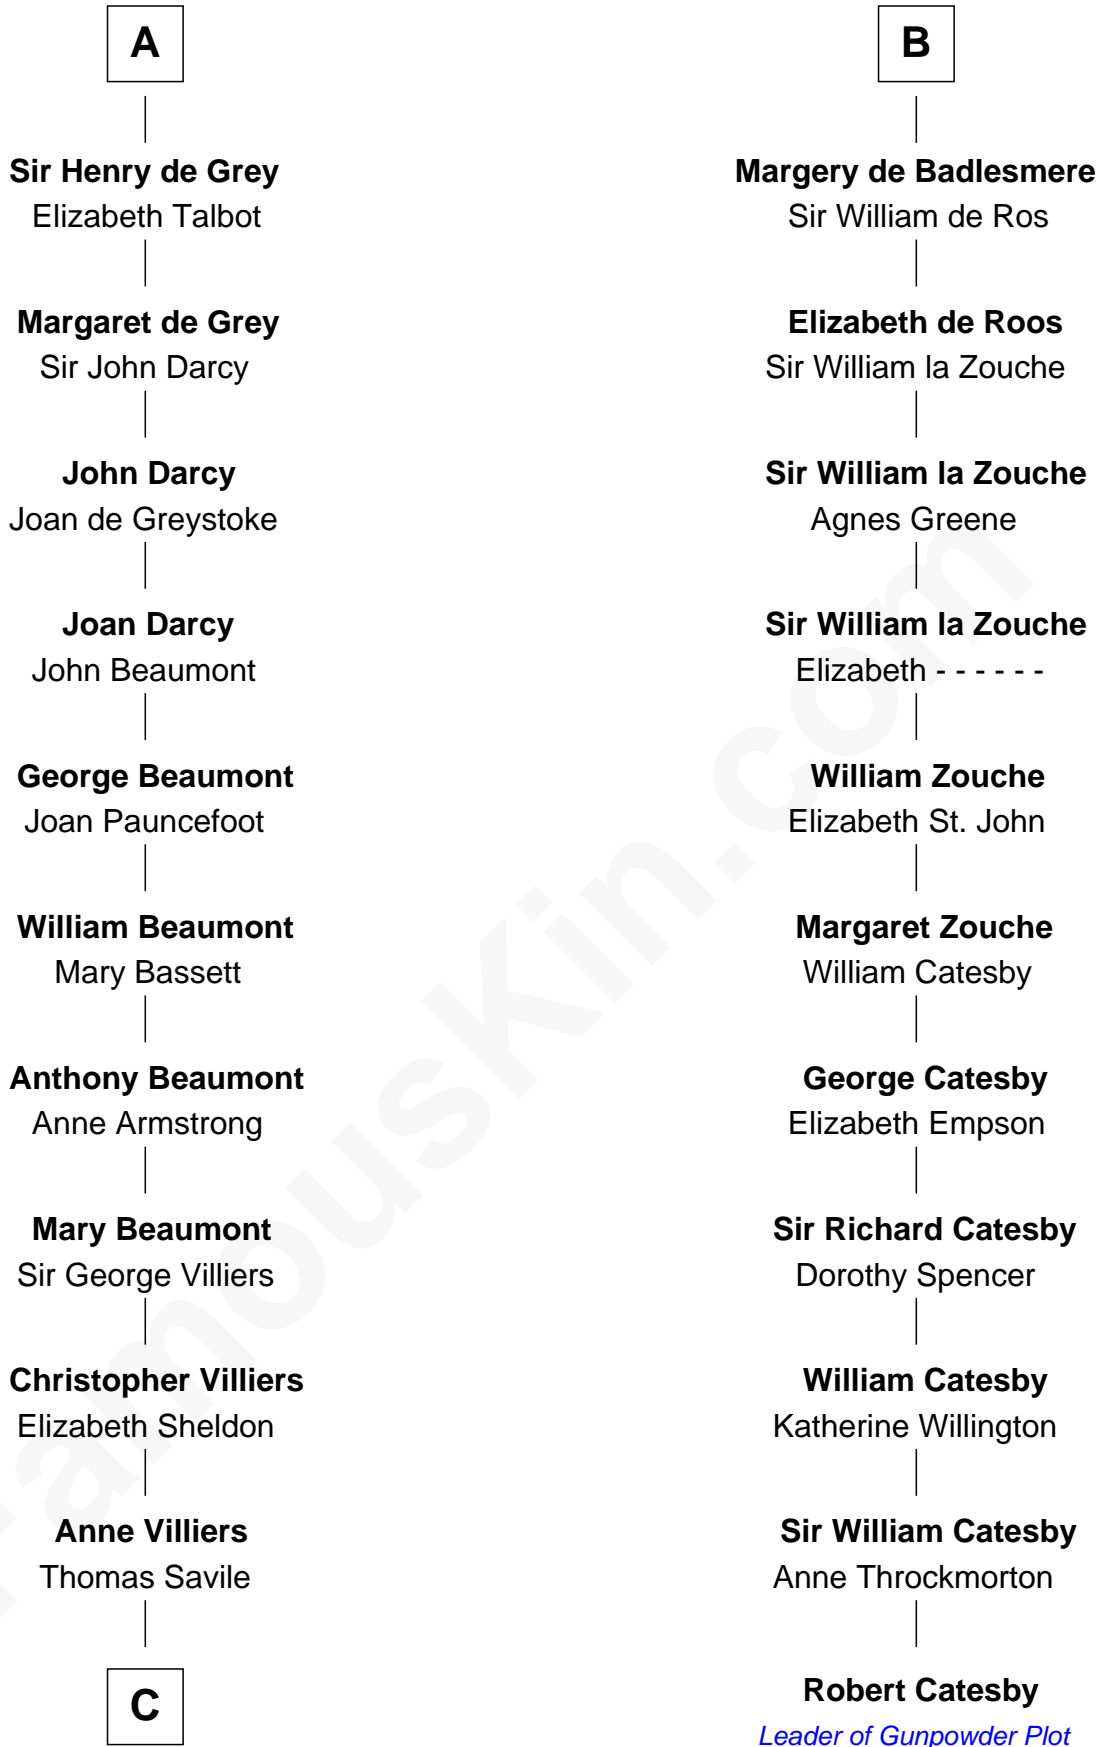

FamousKin.com Relationship Chart of

Lt. Gen. James Brudenell

Leader of the "Charge of the Light Brigade"

17th cousin 4 times removed of

Robert Catesby

Leader of Gunpowder Plot

C

—
Frances Savile
Francis Brudenell

—
George Brudenell
Elizabeth Bruce

—
Robert Brudenell
Anne Bishopp

—
Robert Brudenell
Penelope Anne Cooke

—
Lt. Gen. James Brudenell
Charge of the Light Brigade Leader

FamousKin.com