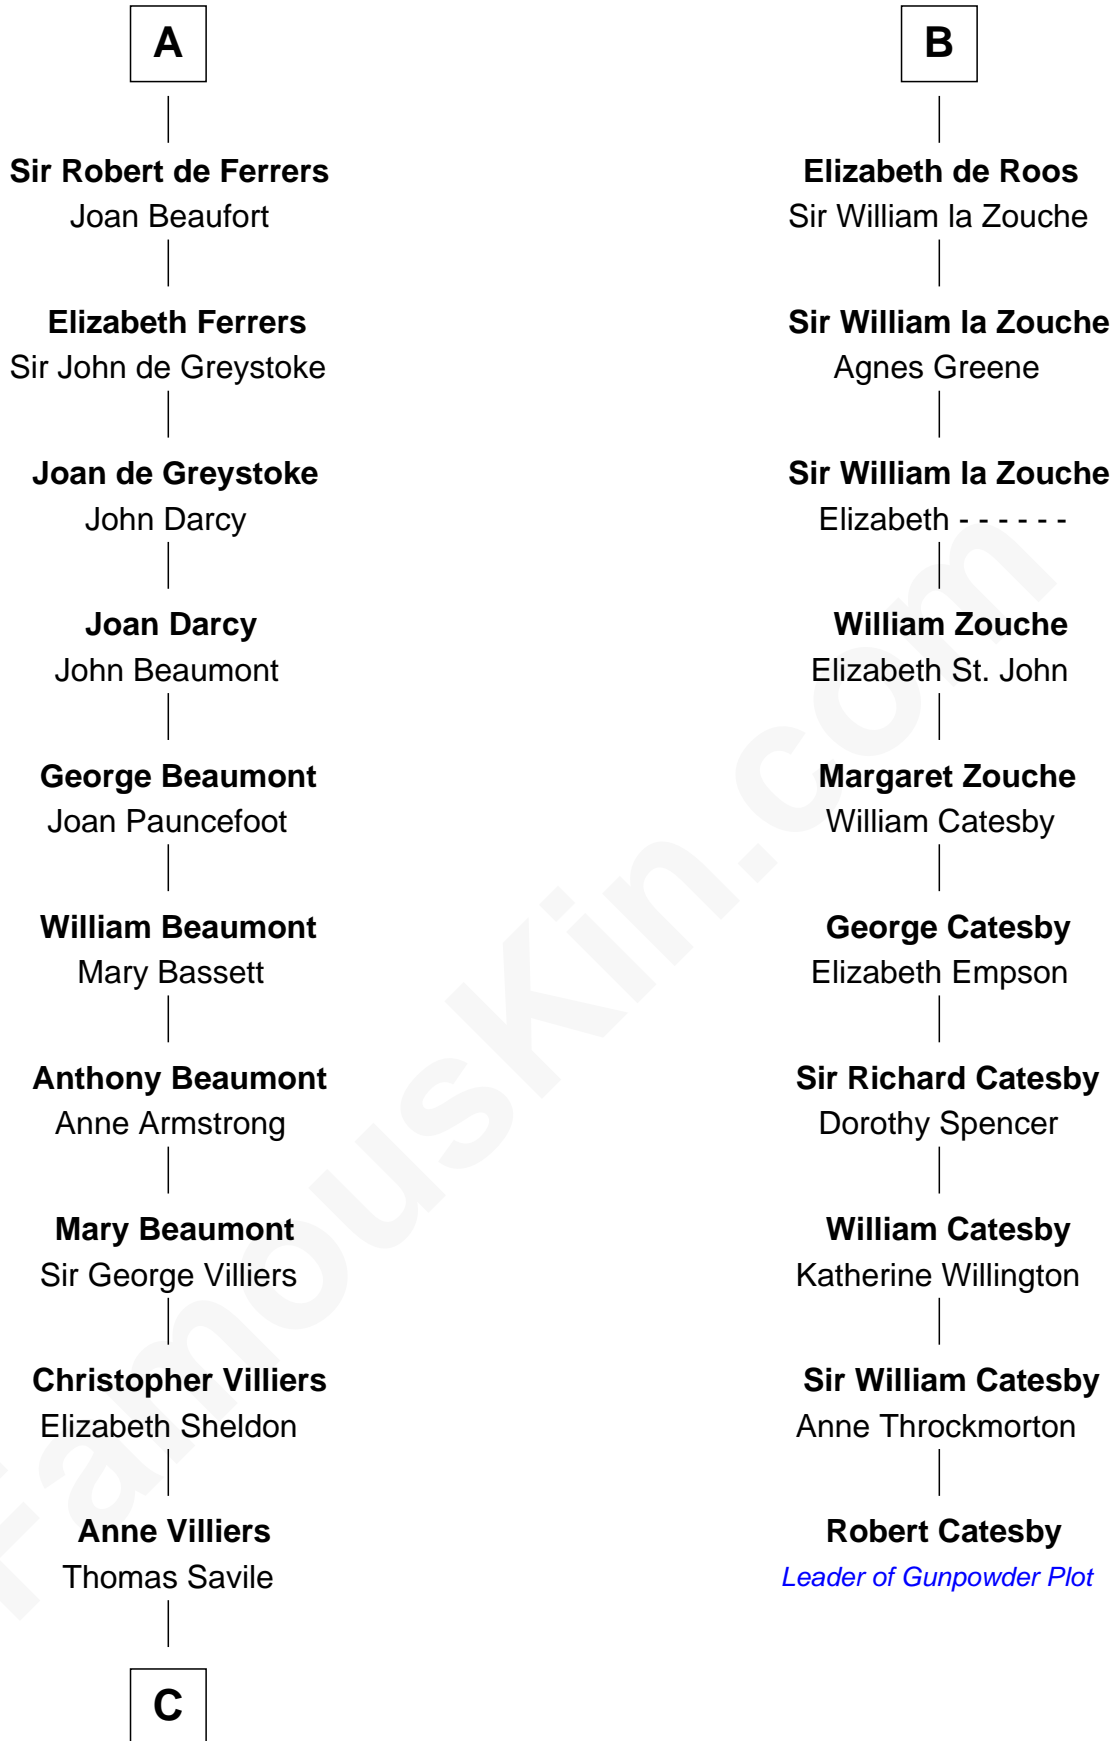

FamousKin.com Relationship Chart of

Lt. Gen. James Brudenell

Leader of the "Charge of the Light Brigade"

16th cousin 5 times removed of

Robert Catesby

Leader of Gunpowder Plot

Simon III de Montfort

Maud - - - - -

Juliana FitzMaurice

Margaret de Clare

Bartholomew de Badlesmere

Margery de Badlesmere

Sir William de Ros

B

C

—
Frances Savile
Francis Brudenell