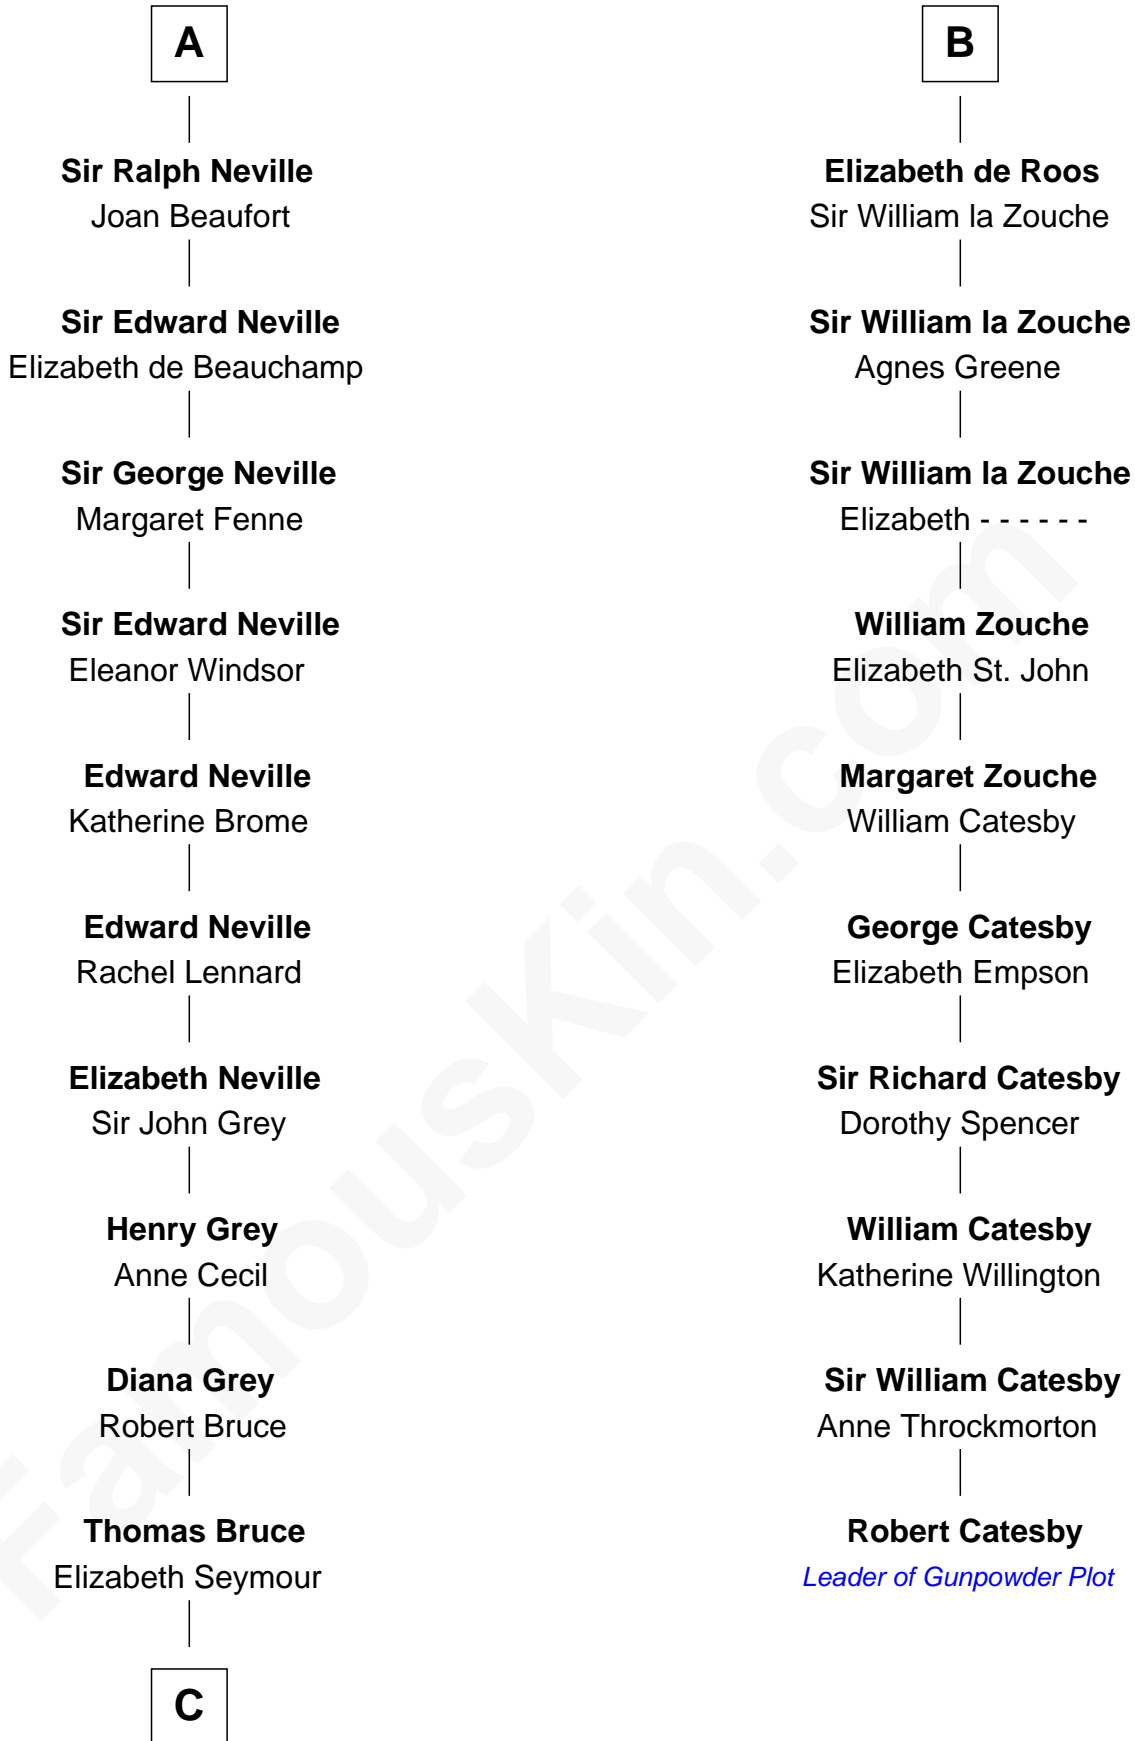

## Relationship Chart of

**Lt. Gen. James Brudenell**

*Leader of the "Charge of the Light Brigade"*

16th cousin 4 times removed of

**Robert Catesby**

*Leader of Gunpowder Plot*

**Sir Ranulf de Gernons**

Maud of Gloucester

**C**

—  
**Elizabeth Bruce**

George Brudenell

—  
**Robert Brudenell**

Anne Bishopp

—  
**Robert Brudenell**

Penelope Anne Cooke

—  
**Lt. Gen. James Brudenell**