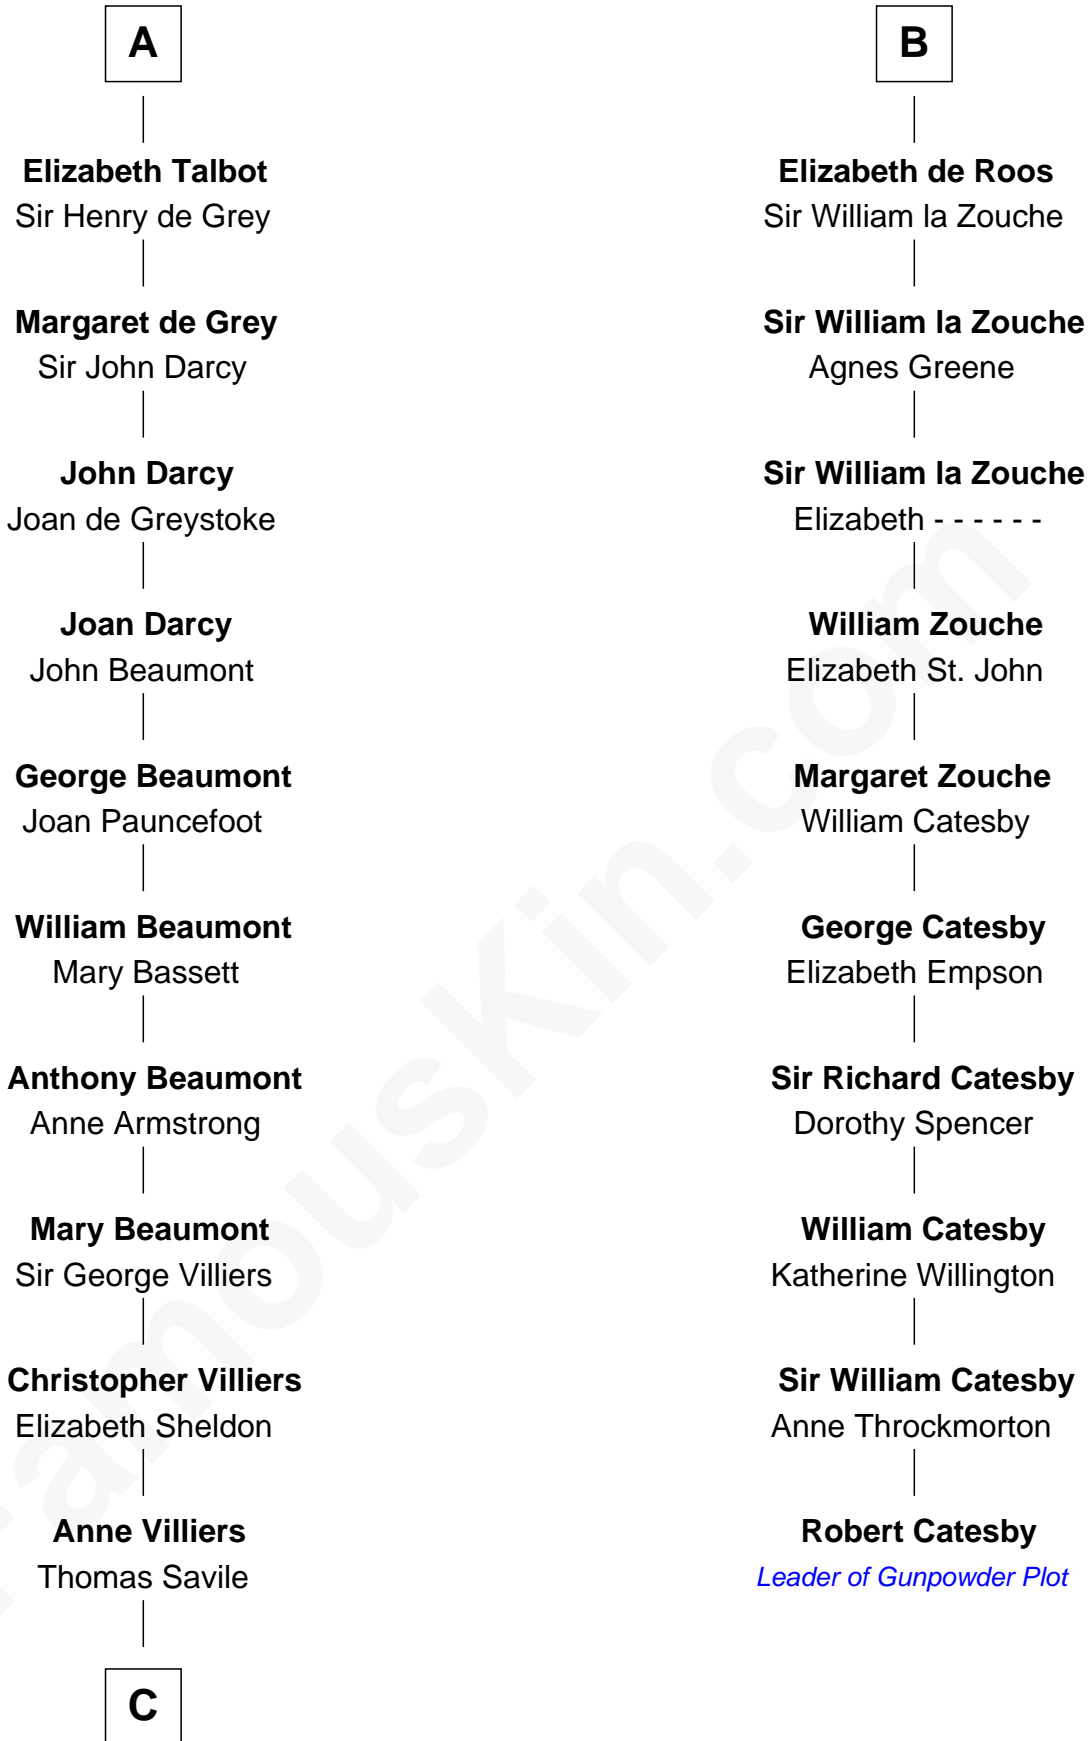

FamousKin.com Relationship Chart of

Lt. Gen. James Brudenell

Leader of the "Charge of the Light Brigade"

16th cousin 5 times removed of

Robert Catesby

Leader of Gunpowder Plot

James de St. Hilary

Aveline - - - - -

C

—
Frances Savile
Francis Brudenell

—
George Brudenell
Elizabeth Bruce

—
Robert Brudenell
Anne Bishopp

—
Robert Brudenell
Penelope Anne Cooke

—
Lt. Gen. James Brudenell
Charge of the Light Brigade Leader

FamousKin.com