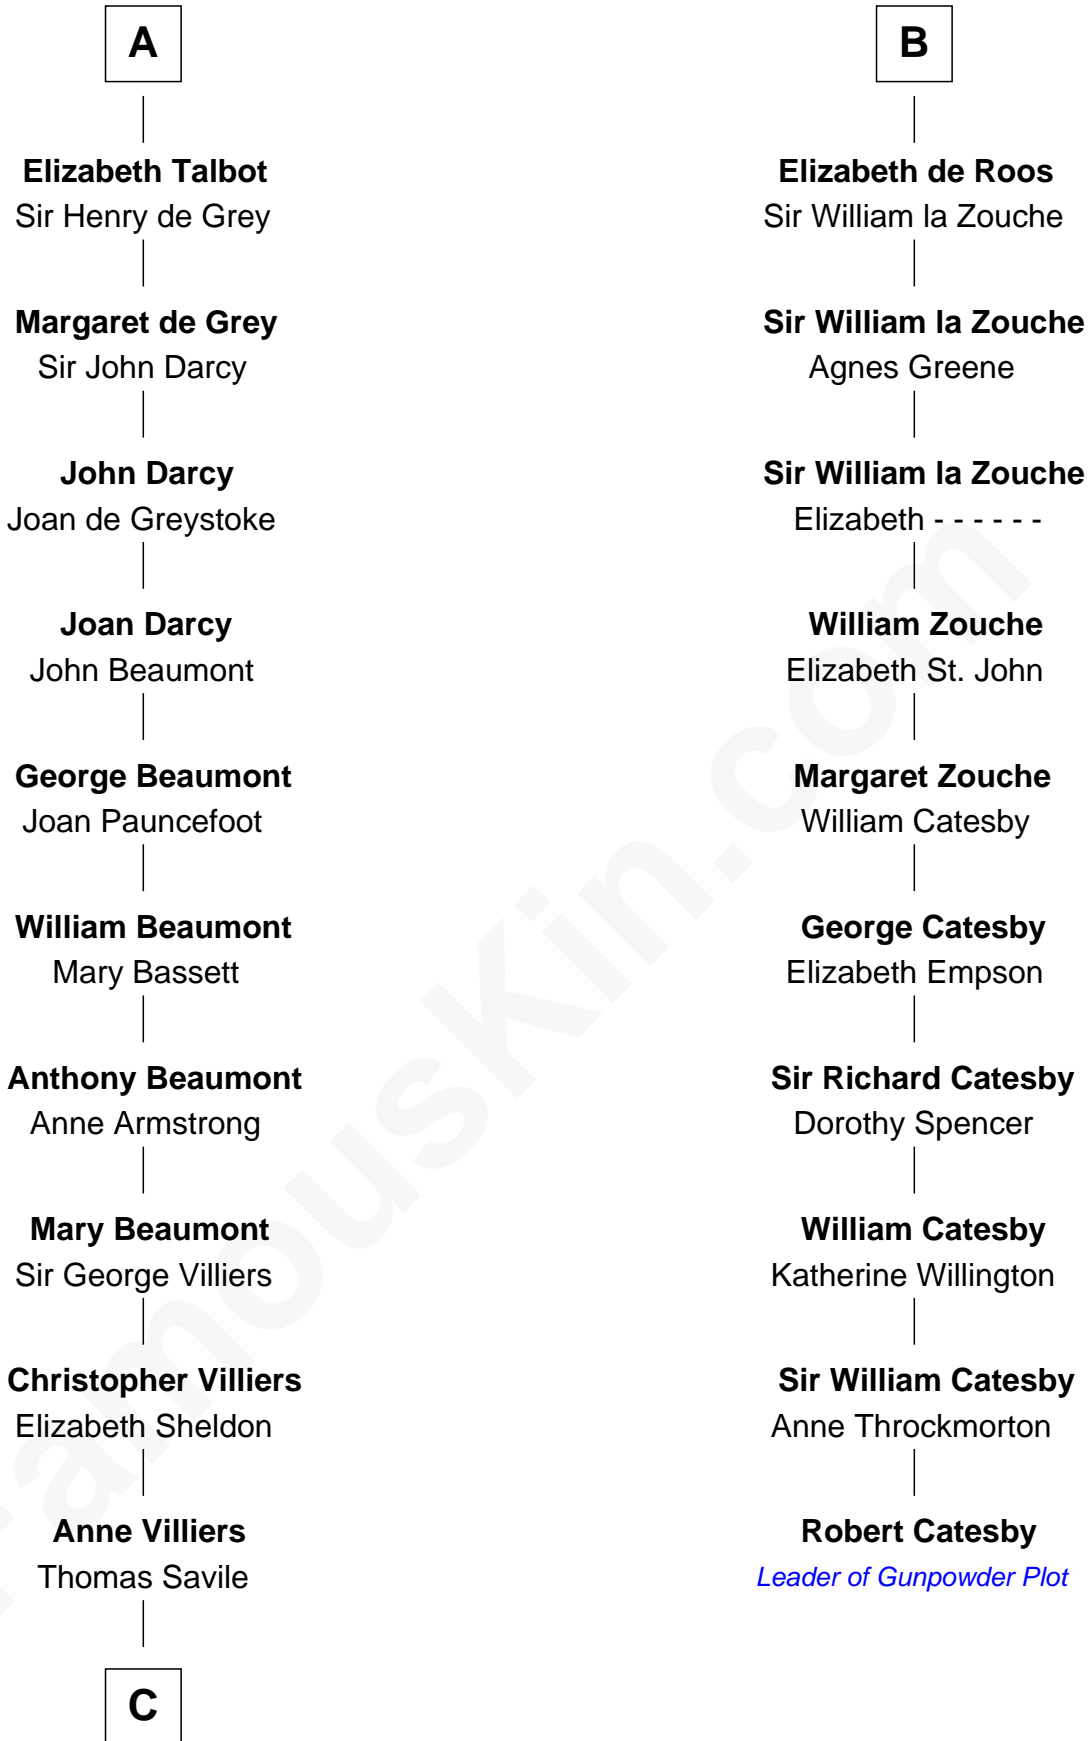

FamousKin.com

Relationship Chart of

Lt. Gen. James Brudenell

Leader of the "Charge of the Light Brigade"

16th cousin 5 times removed of

Robert Catesby

Leader of Gunpowder Plot

Richard Fitzgilbert de Clare

Adeliza de Meschines

C

—
Frances Savile
Francis Brudenell

—
George Brudenell
Elizabeth Bruce

—
Robert Brudenell
Anne Bishopp

—
Robert Brudenell
Penelope Anne Cooke

—
Lt. Gen. James Brudenell
Charge of the Light Brigade Leader