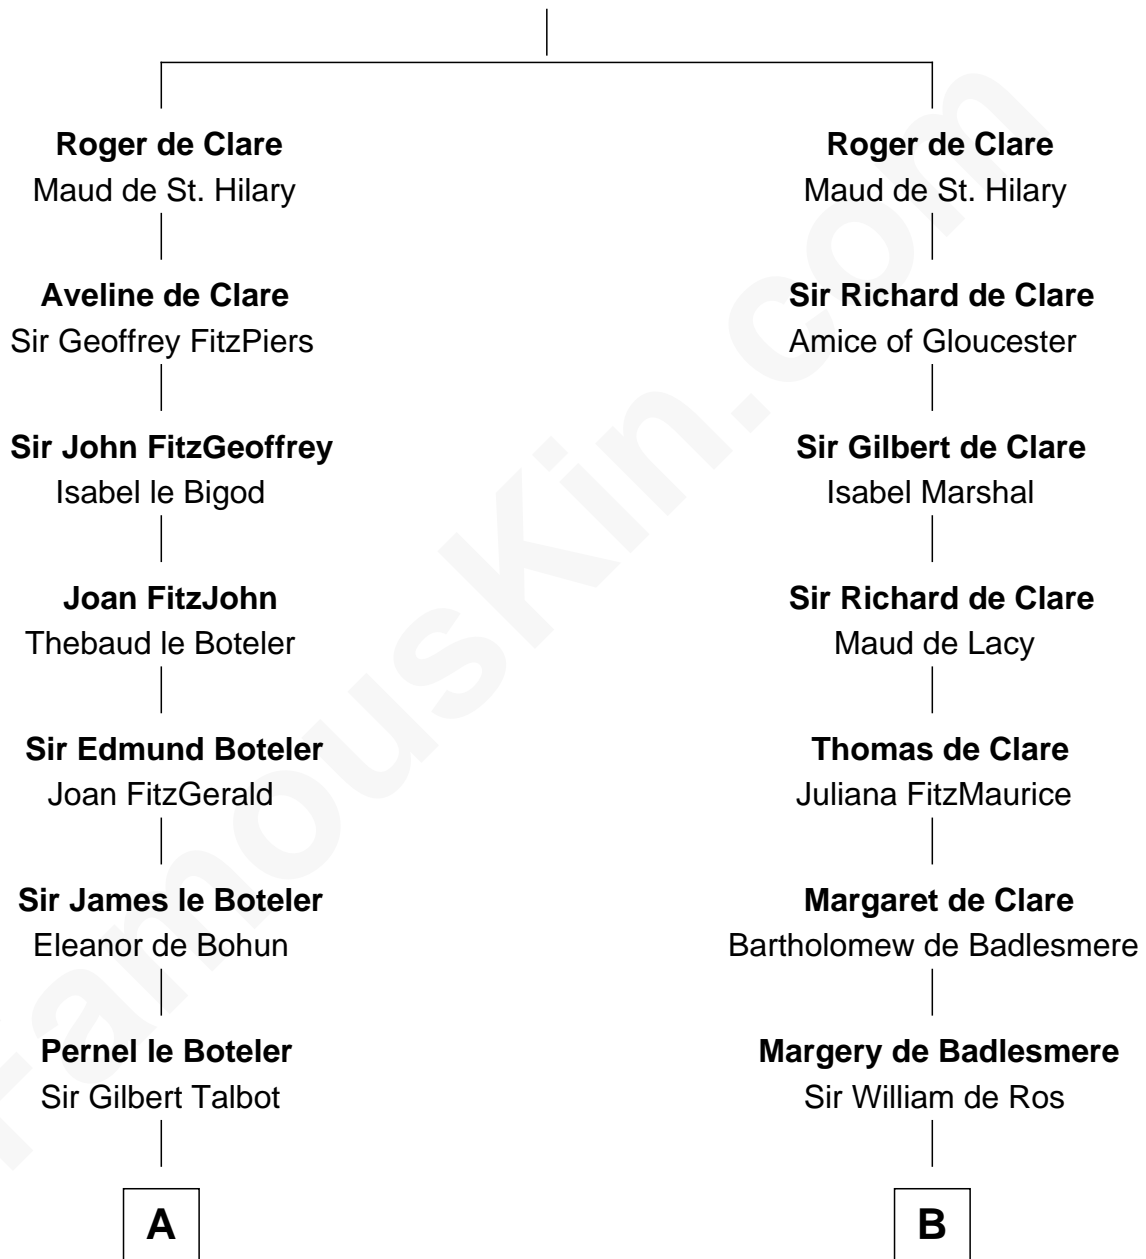

FamousKin.com

Relationship Chart of

Lt. Gen. James Brudenell

Leader of the "Charge of the Light Brigade"

16th cousin 5 times removed of

Robert Catesby

Leader of Gunpowder Plot

Richard Fitzgilbert de Clare

Adeliza de Meschines

C

—
Frances Savile
Francis Brudenell

—
George Brudenell
Elizabeth Bruce

—
Robert Brudenell
Anne Bishopp

—
Robert Brudenell
Penelope Anne Cooke

—
Lt. Gen. James Brudenell
Charge of the Light Brigade Leader