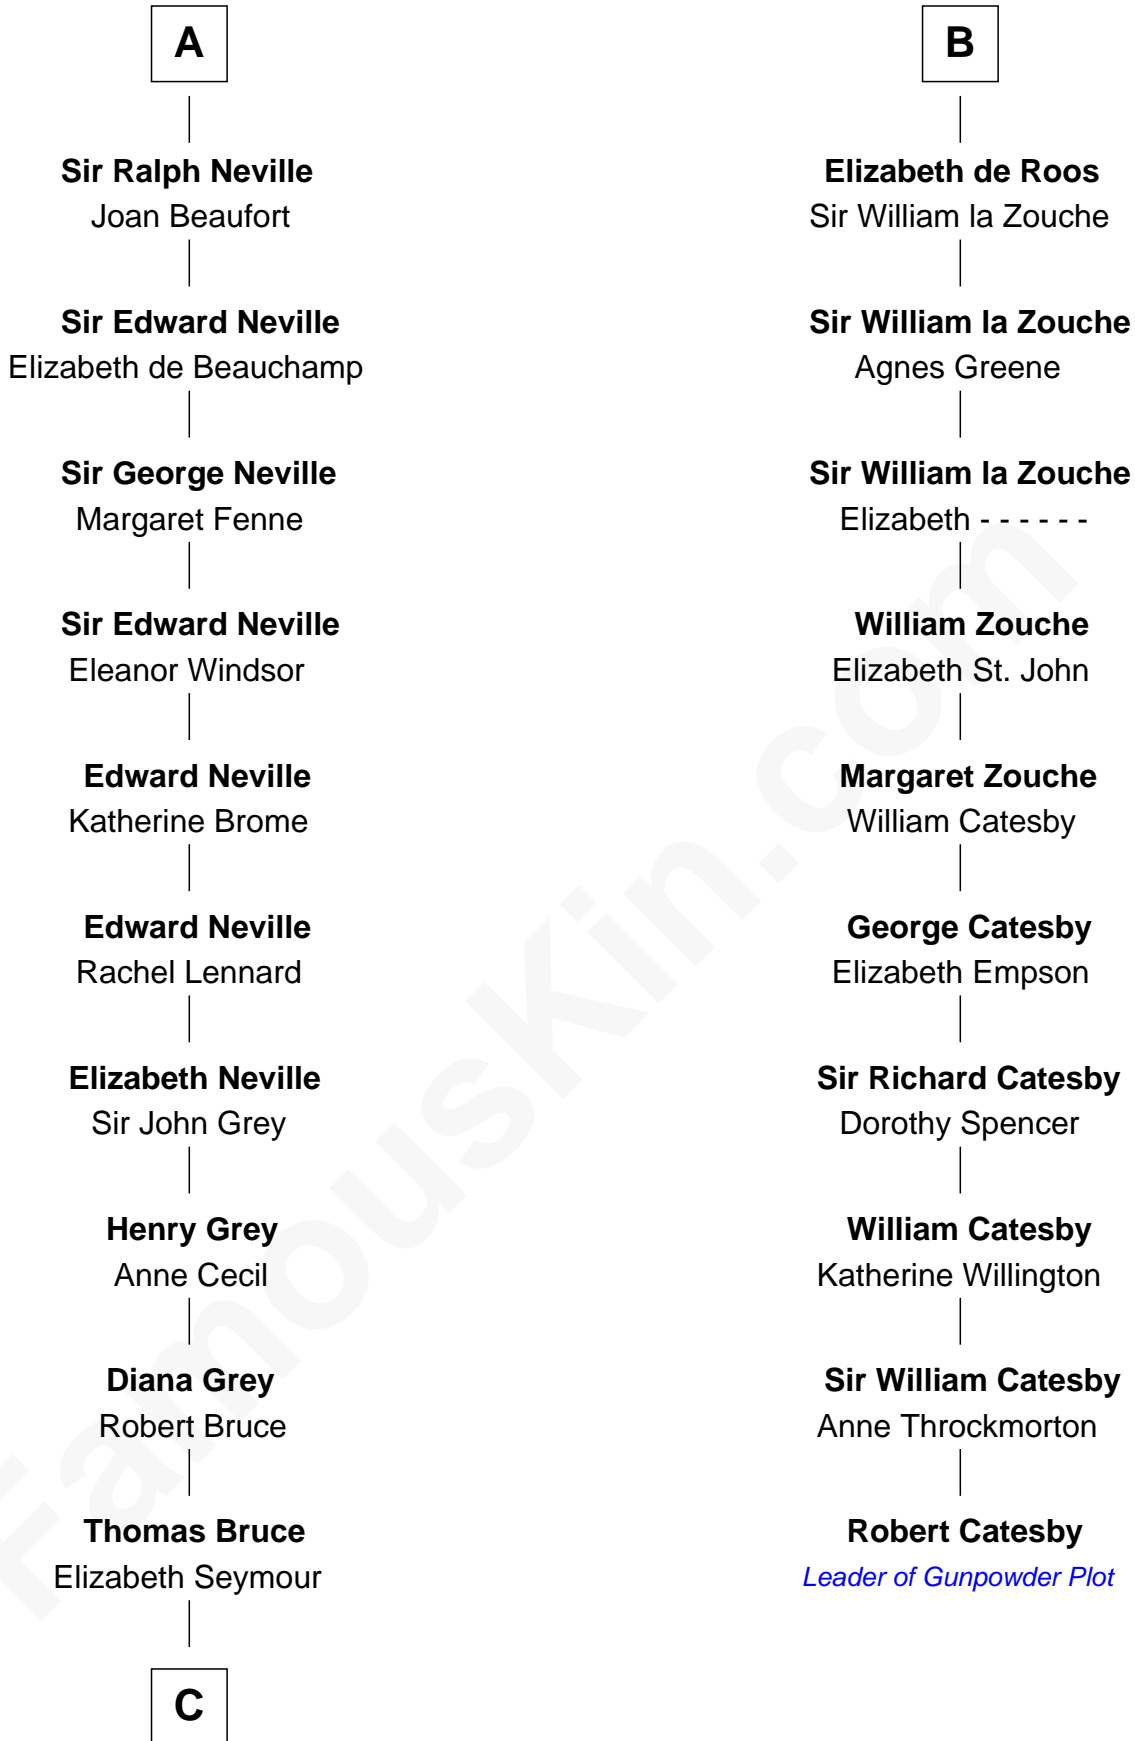

FamousKin.com Relationship Chart of

Lt. Gen. James Brudenell

Leader of the "Charge of the Light Brigade"

16th cousin 4 times removed of

Robert Catesby

Leader of Gunpowder Plot

Robert de Quincy
Orabel FitzNess

Sir Saher IV de Quincy
Margaret de Beaumont

Sir Roger de Quincy
Helen of Galloway

Ellen de Quincy
Alan la Zouche

Margery la Zouche
Robert FitzRoger

Euphemia de Clavinging
Sir Ranulph de Neville

Sir Ralph de Neville
Alice de Audley

Sir John de Neville
Maude de Percy

A

Sir Saher IV de Quincy
Margaret de Beaumont

Sir Robert II de Quincy
Hawise of Chester

Margaret de Quincy
John de Lacy

Maud de Lacy
Sir Richard de Clare

Thomas de Clare
Juliana FitzMaurice

Margaret de Clare
Bartholomew de Badlesmere

Margery de Badlesmere
Sir William de Ros

B

C

—
Elizabeth Bruce

George Brudenell

—
Robert Brudenell

Anne Bishopp