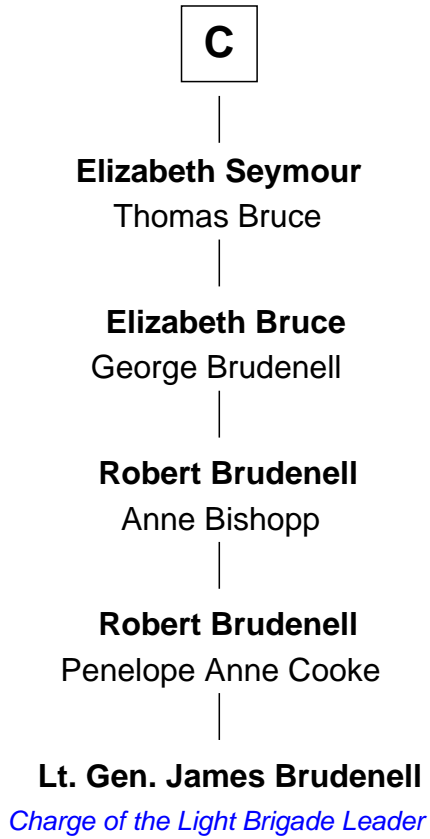

# FamousKin.com Relationship Chart of

**Lt. Gen. James Brudenell**

*Leader of the "Charge of the Light Brigade"*

16th cousin 5 times removed of

**Robert Catesby**

*Leader of Gunpowder Plot*

**David I, King of Scotland**  
Maud of Northumberland