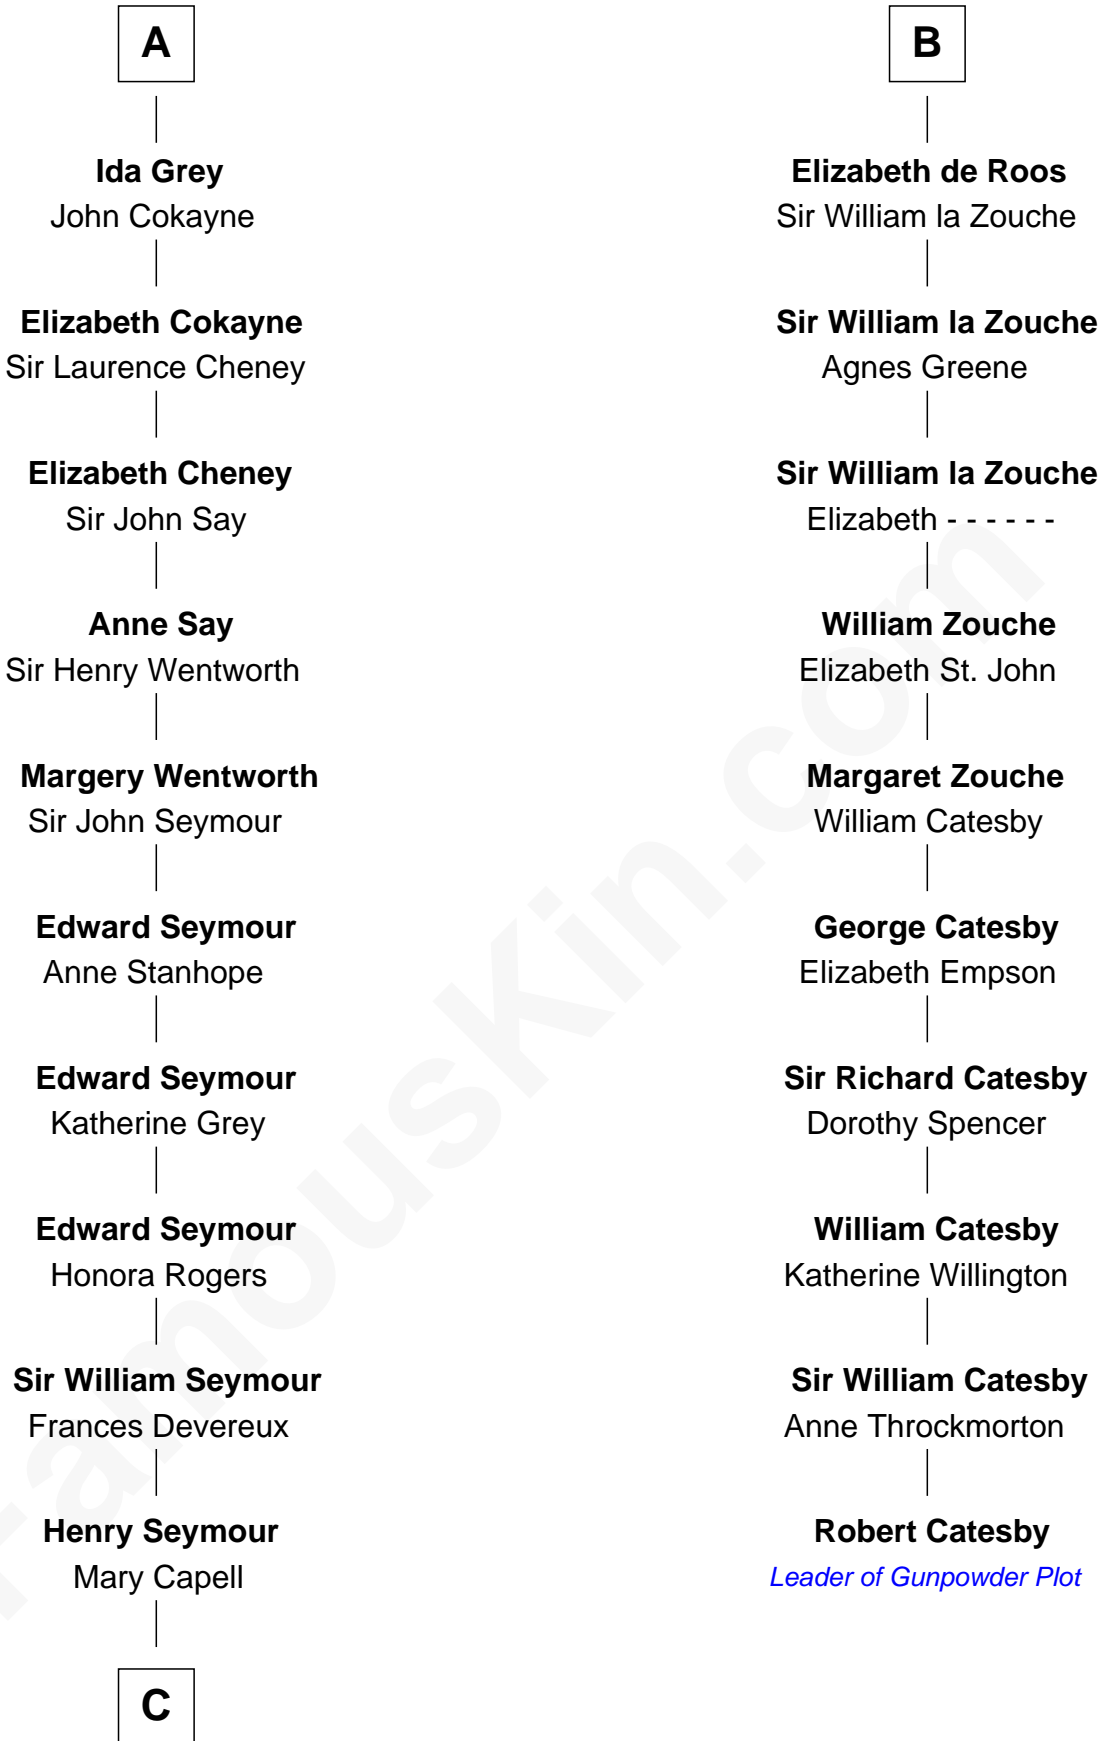

# FamousKin.com Relationship Chart of

**Lt. Gen. James Brudenell**

*Leader of the "Charge of the Light Brigade"*

16th cousin 5 times removed of

**Robert Catesby**

*Leader of Gunpowder Plot*

**David I, King of Scotland**  
Maud of Northumberland

FamousKin.com