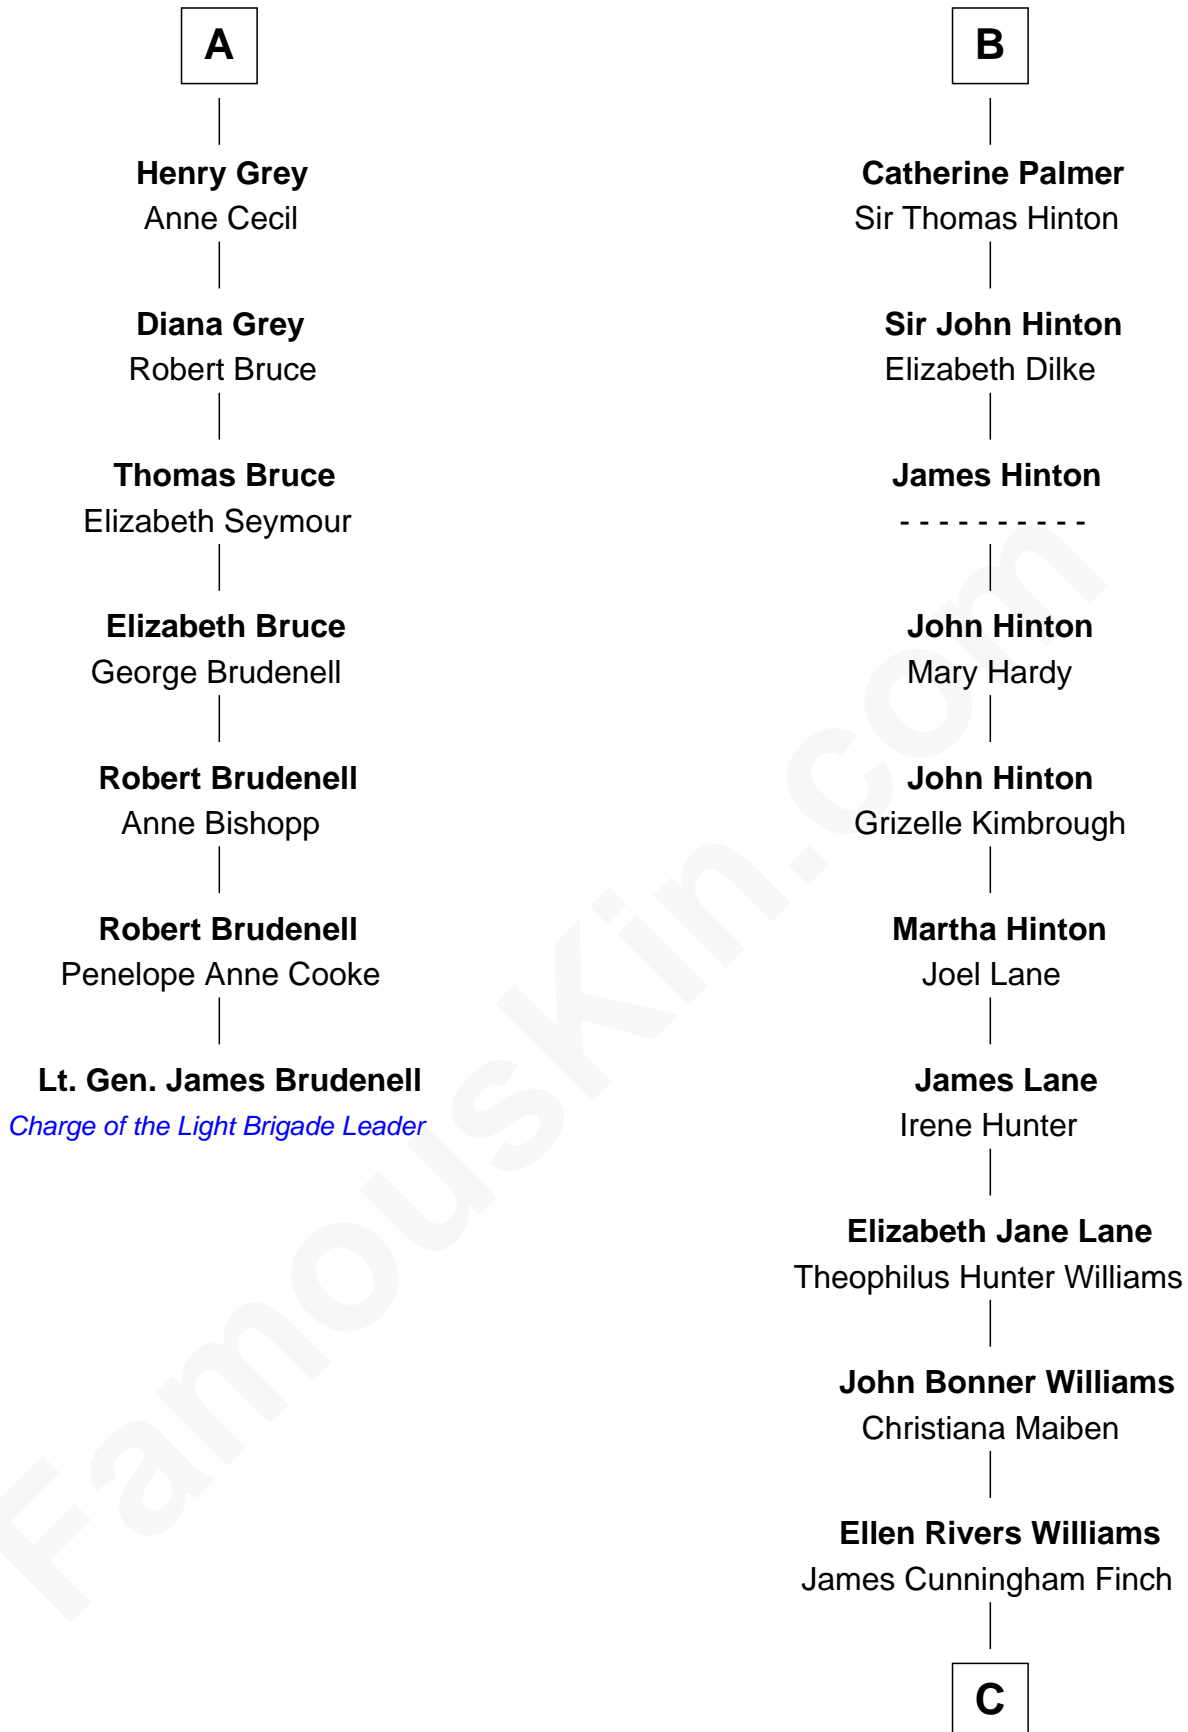

FamousKin.com

Relationship Chart of

Lt. Gen. James Brudenell

Leader of the "Charge of the Light Brigade"

13th cousin 5 times removed of

Harper Lee

Author of To Kill a Mockingbird

C