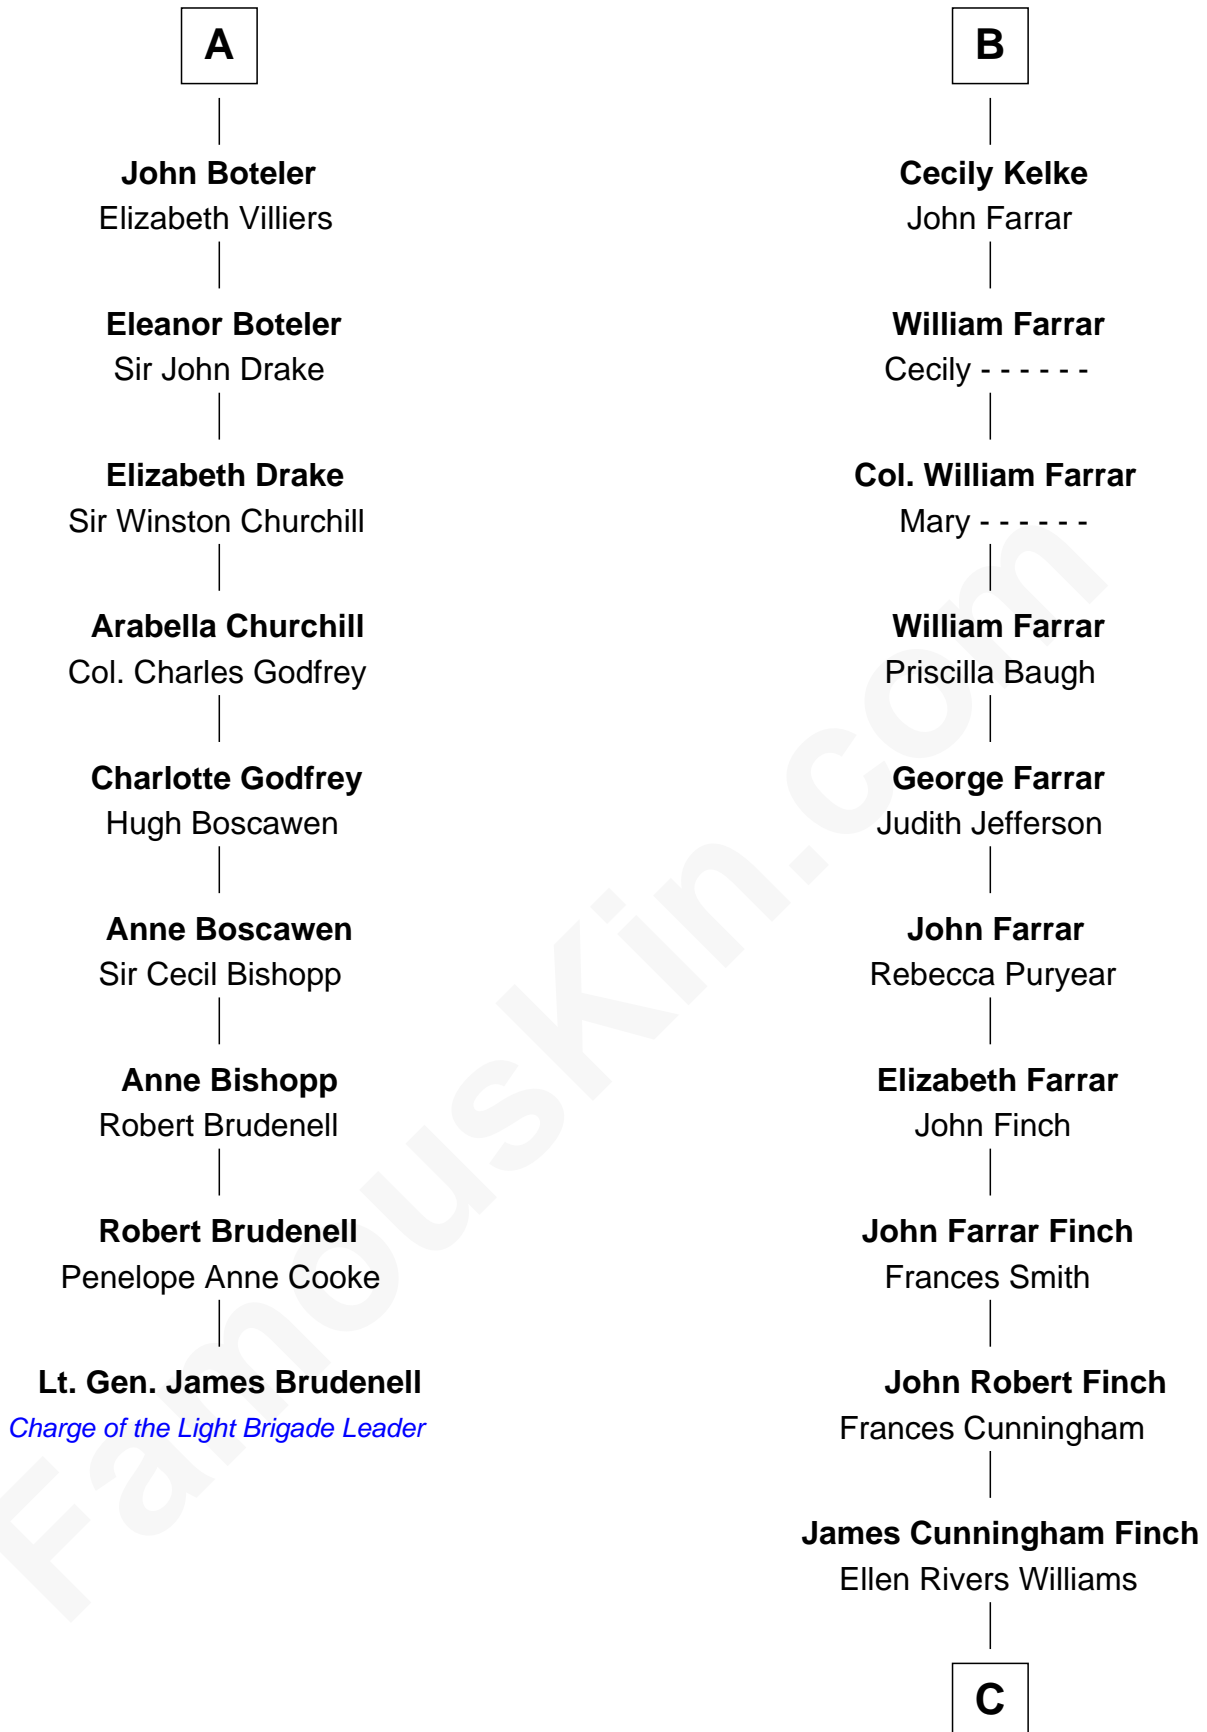

FamousKin.com

Relationship Chart of

Lt. Gen. James Brudenell

Leader of the "Charge of the Light Brigade"

15th cousin 3 times removed of

Harper Lee

Author of To Kill a Mockingbird

C