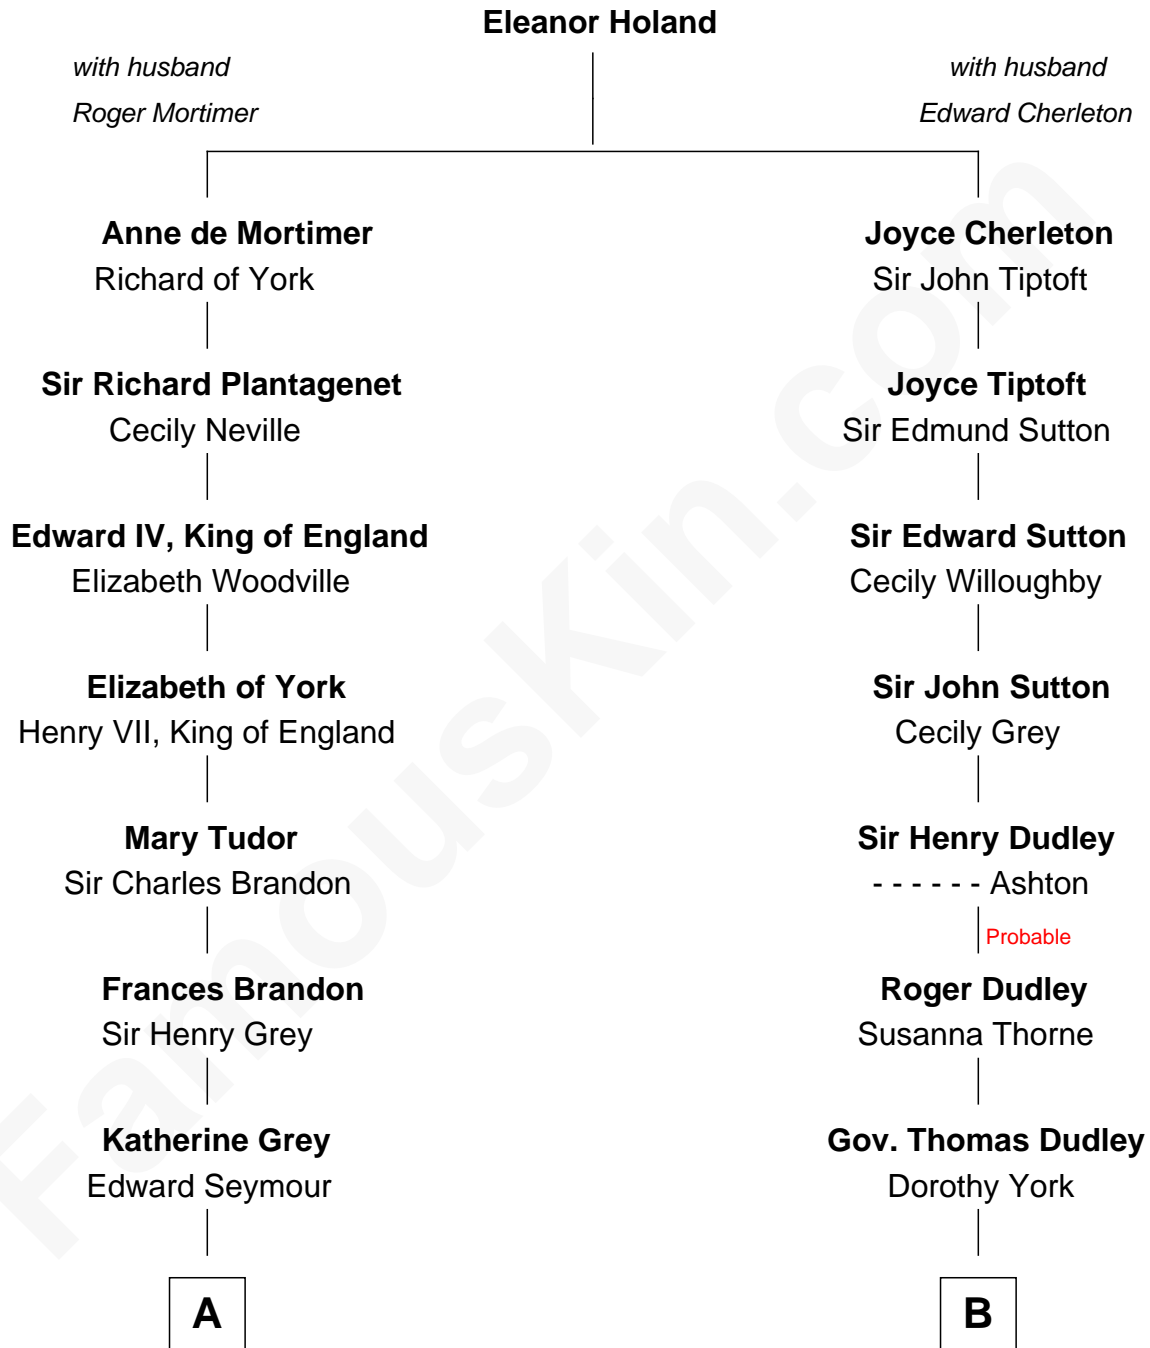

FamousKin.com Relationship Chart of

Lt. Gen. James Brudenell

Leader of the "Charge of the Light Brigade"

14th cousin 5 times removed of

John Cena

Movie Actor and WWE Pro Wrestler

C

Natalie Nichols