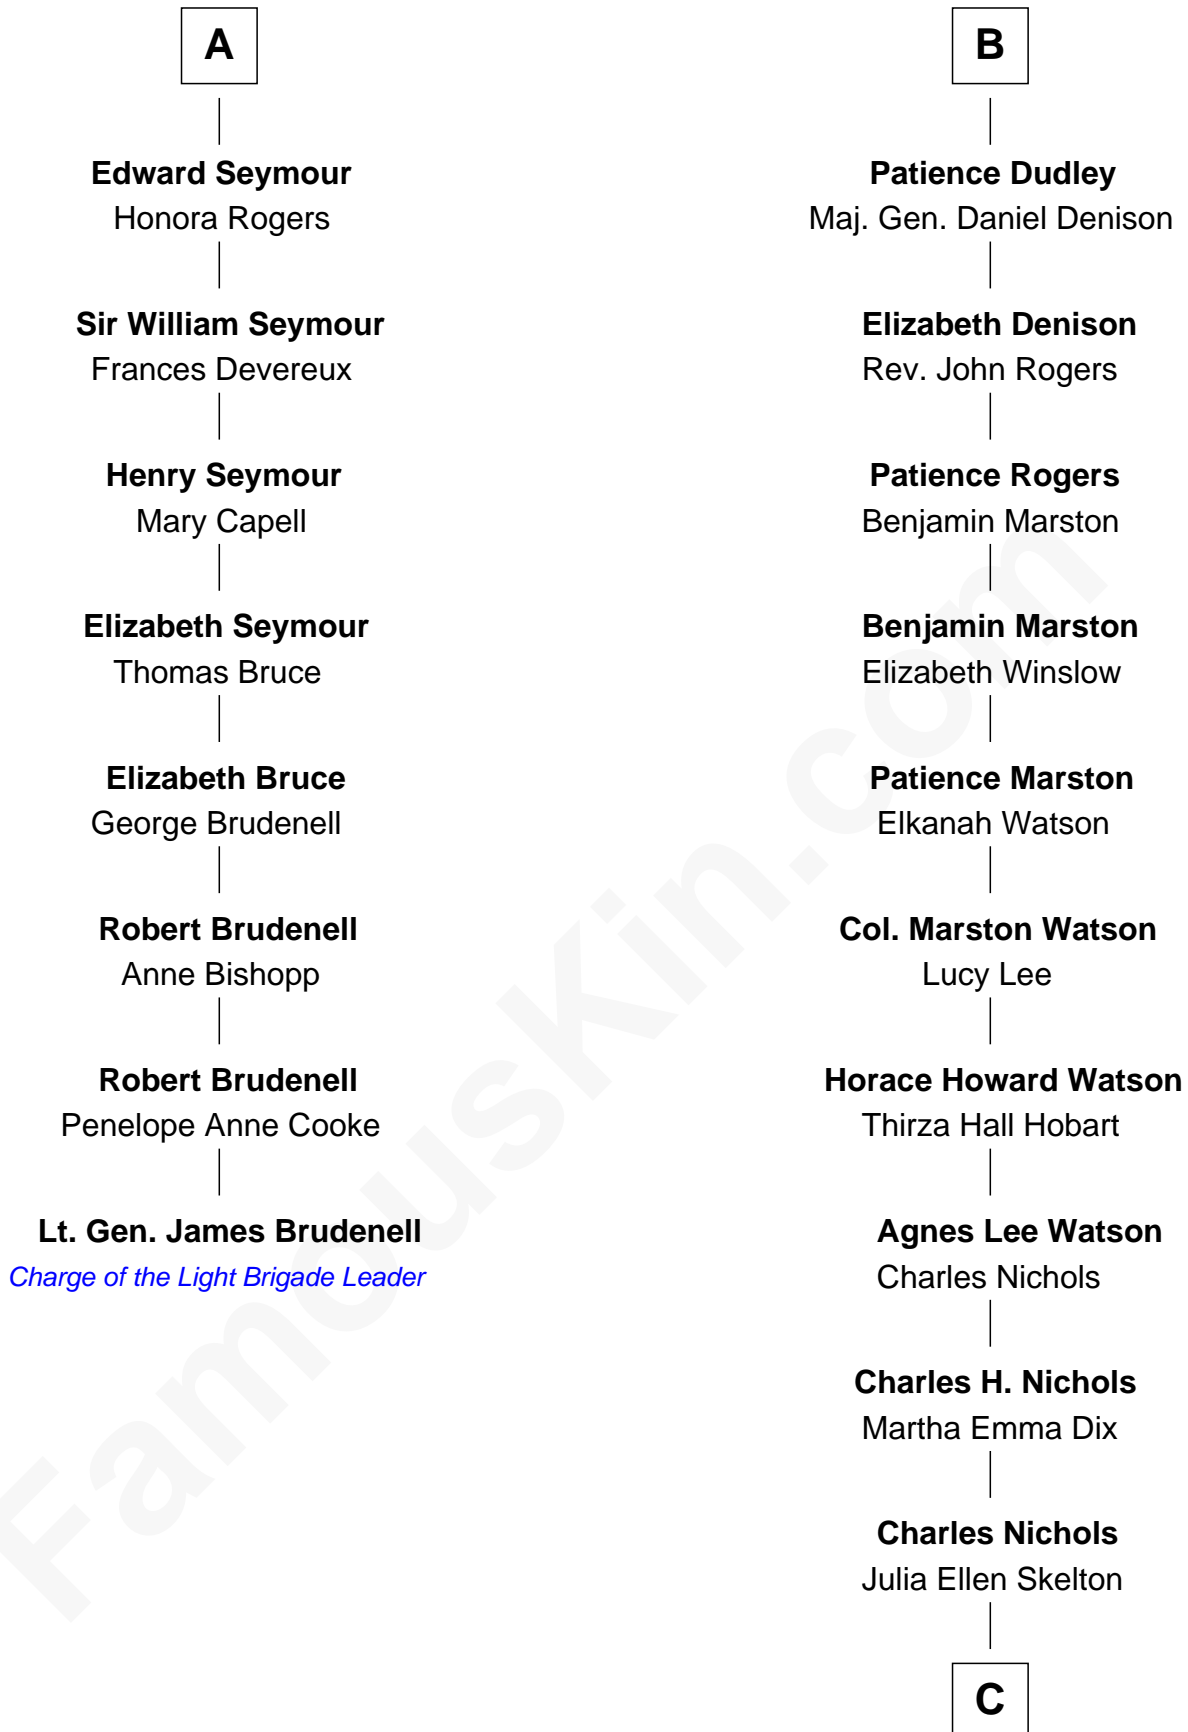

FamousKin.com Relationship Chart of

Lt. Gen. James Brudenell

Leader of the "Charge of the Light Brigade"

14th cousin 5 times removed of

John Cena

Movie Actor and WWE Pro Wrestler

C

Natalie Nichols