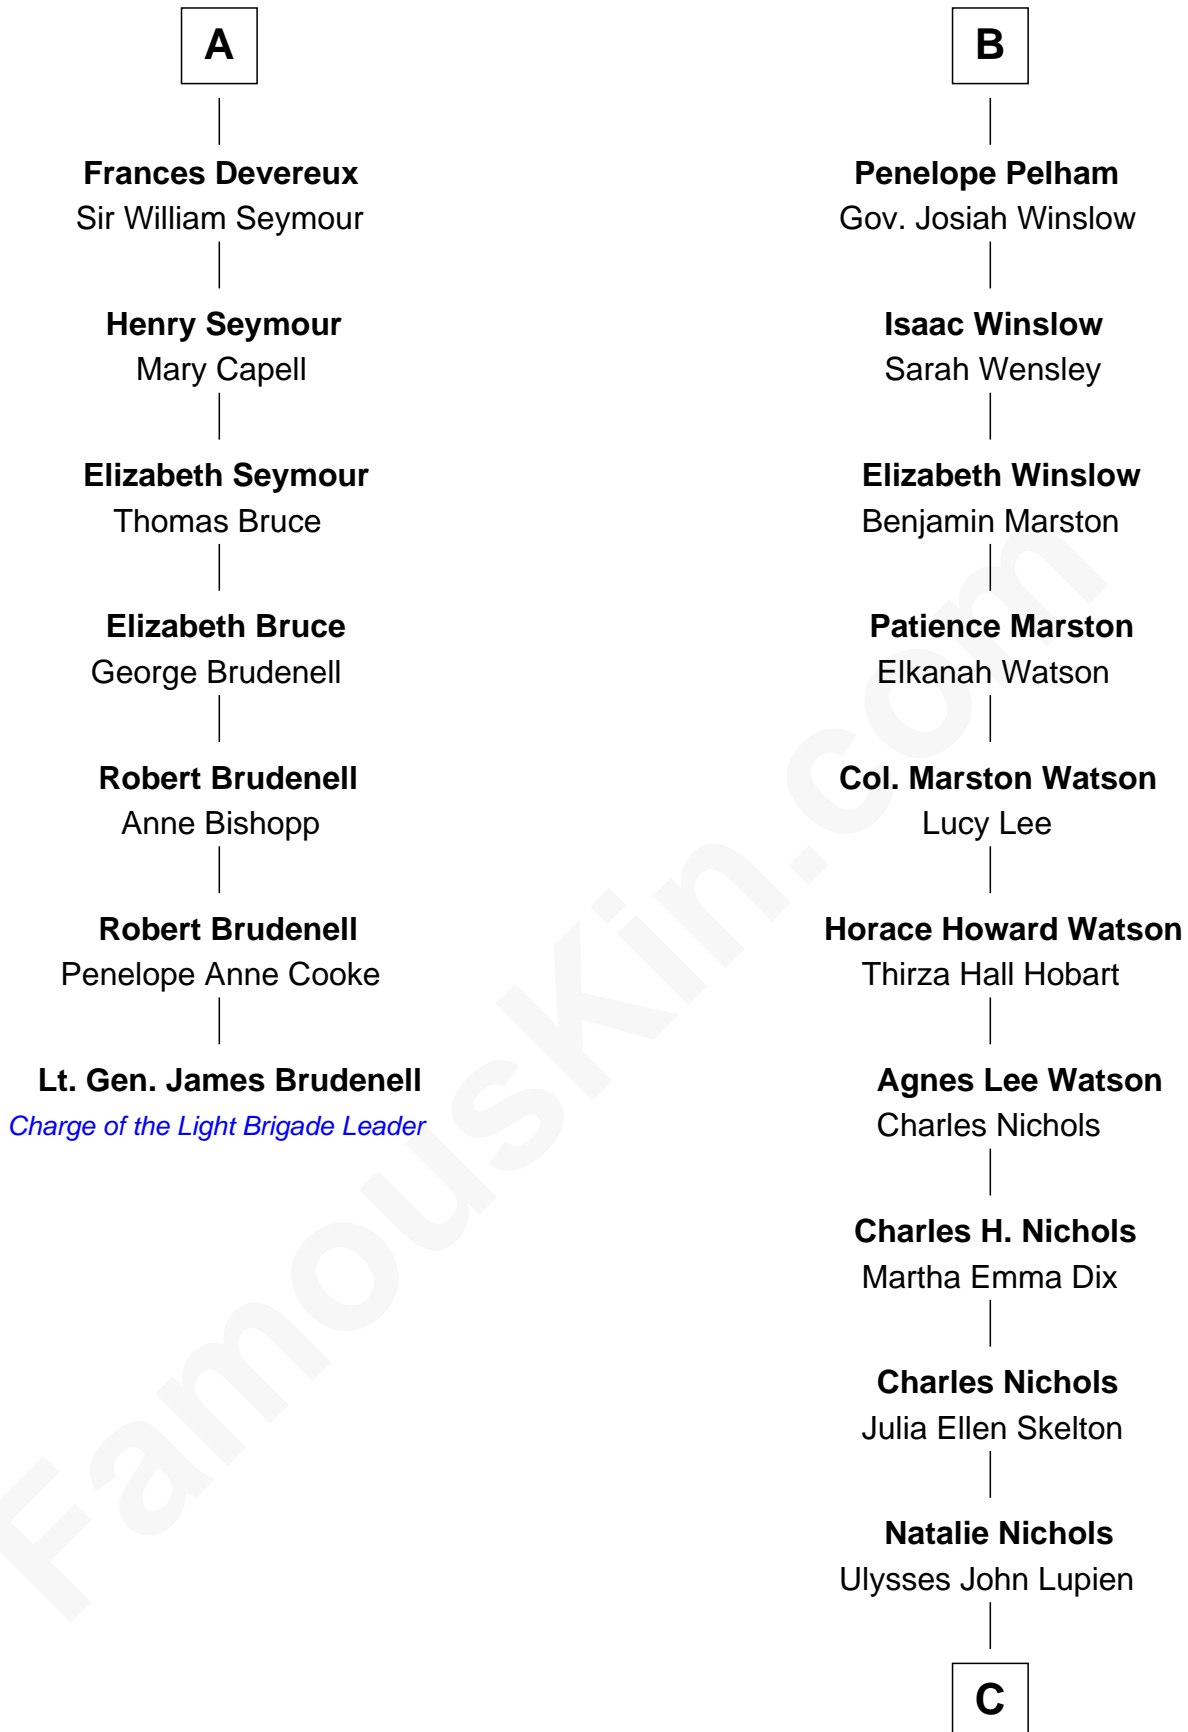

FamousKin.com Relationship Chart of

Lt. Gen. James Brudenell
Leader of the "Charge of the Light Brigade"

13th cousin 5 times removed of

John Cena
Movie Actor and WWE Pro Wrestler

C

|
Carol Frances Lupien

John Joseph Cena