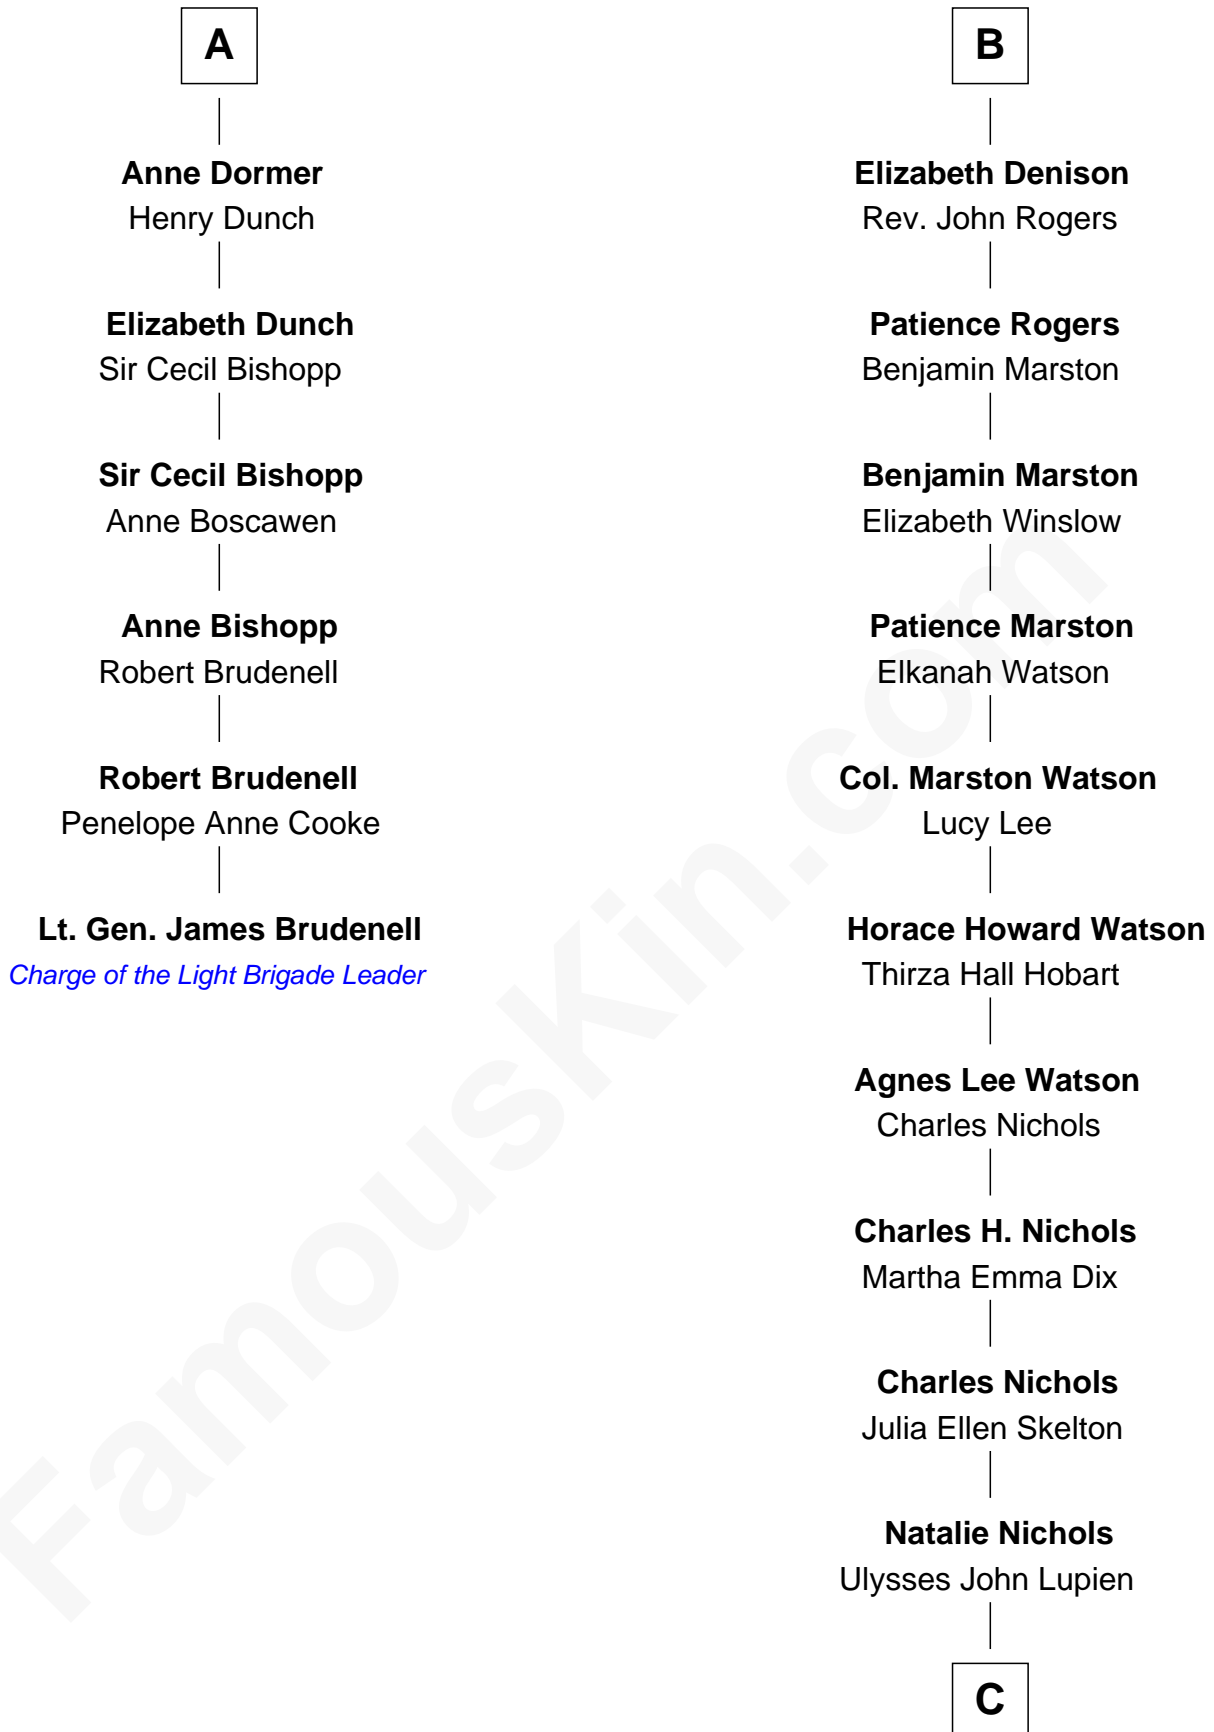

# FamousKin.com Relationship Chart of

**Lt. Gen. James Brudenell**  
*Leader of the "Charge of the Light Brigade"*

12th cousin 6 times removed of

**John Cena**  
*Movie Actor and WWE Pro Wrestler*

C

Carol Frances Lupien