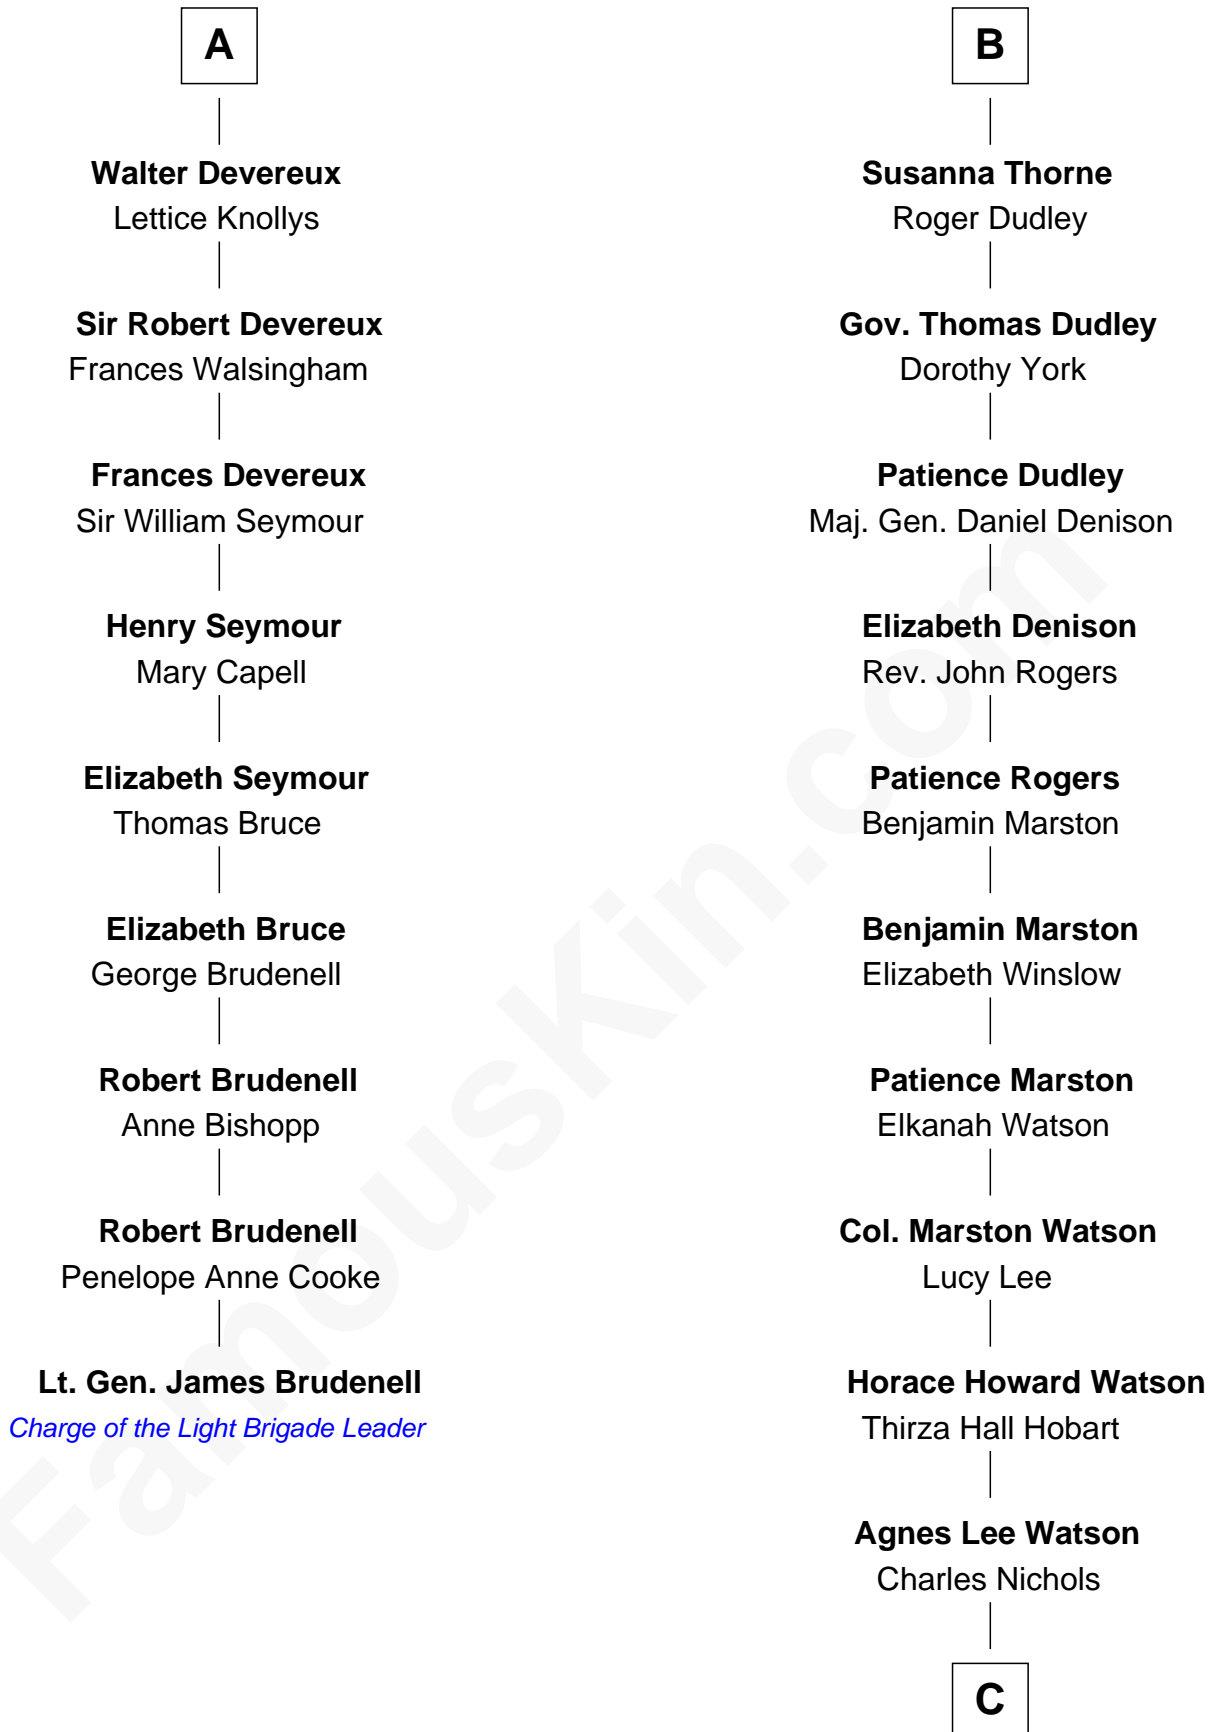

FamousKin.com

Relationship Chart of

Lt. Gen. James Brudenell
Leader of the "Charge of the Light Brigade"

15th cousin 6 times removed of

John Cena
Movie Actor and WWE Pro Wrestler

C

Charles H. Nichols

Martha Emma Dix