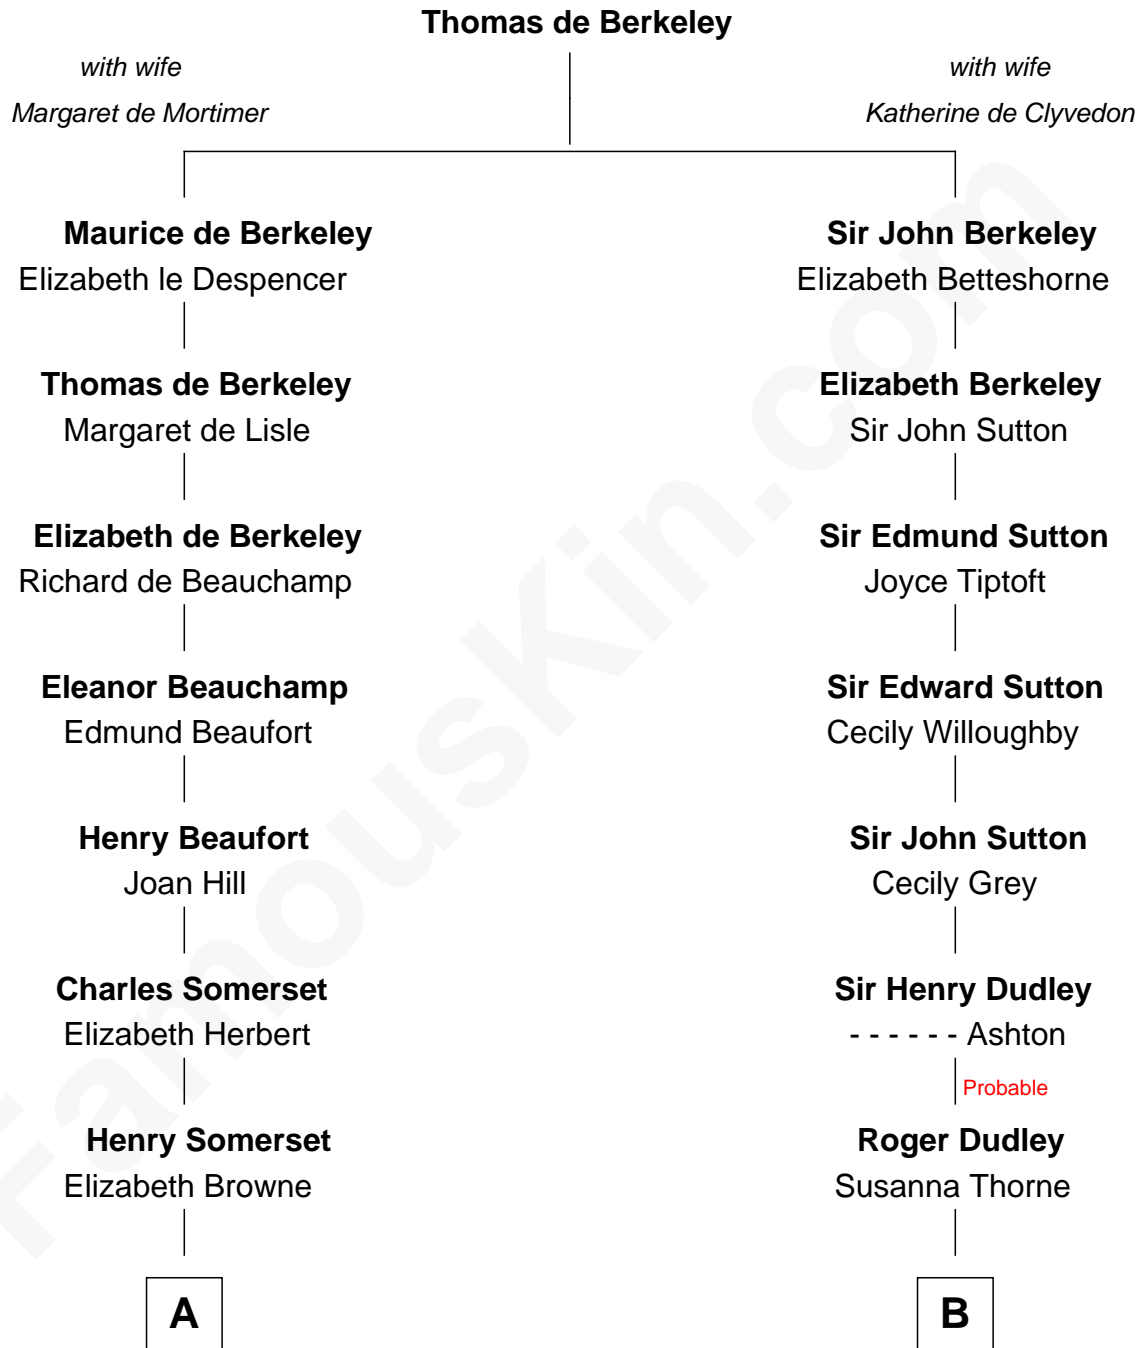

FamousKin.com

Relationship Chart of

Lt. Gen. James Brudenell
Leader of the "Charge of the Light Brigade"

16th cousin 2 times removed of

J. K. Simmons
TV and Movie Actor

C

Patricia Kimble

Dr. Donald William Simmons