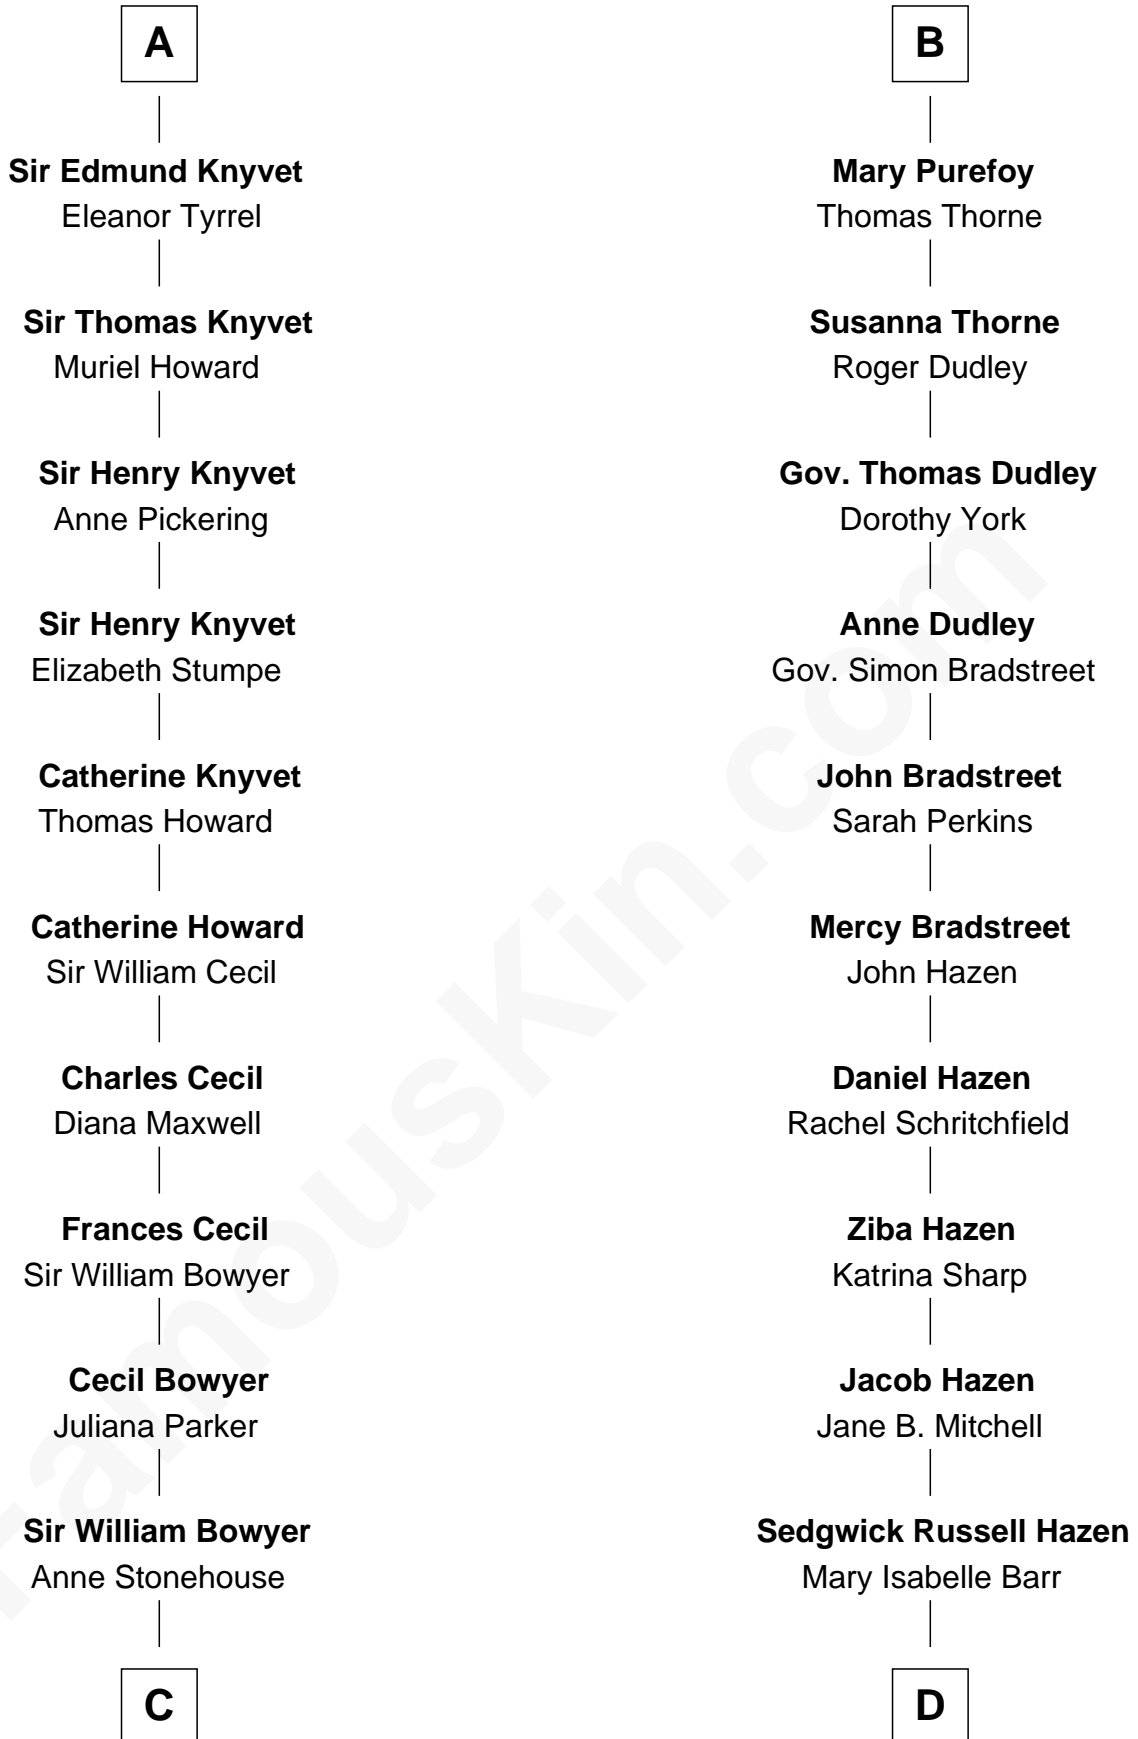

FamousKin.com

Relationship Chart of

Lt. Gen. James Brudenell

Leader of the "Charge of the Light Brigade"

19th cousin 1 time removed of

J. K. Simmons

TV and Movie Actor

Sir John Marmion

Maud de Furnival

C

Penelope Bowyer
George John Cooke

Penelope Anne Cooke
Robert Brudenell

Lt. Gen. James Brudenell
Charge of the Light Brigade Leader

D

Lewis Jacob Hazen
Emma Broaddus Lewis

Ruth Hazen
Col. Ralph Archibald Kimble