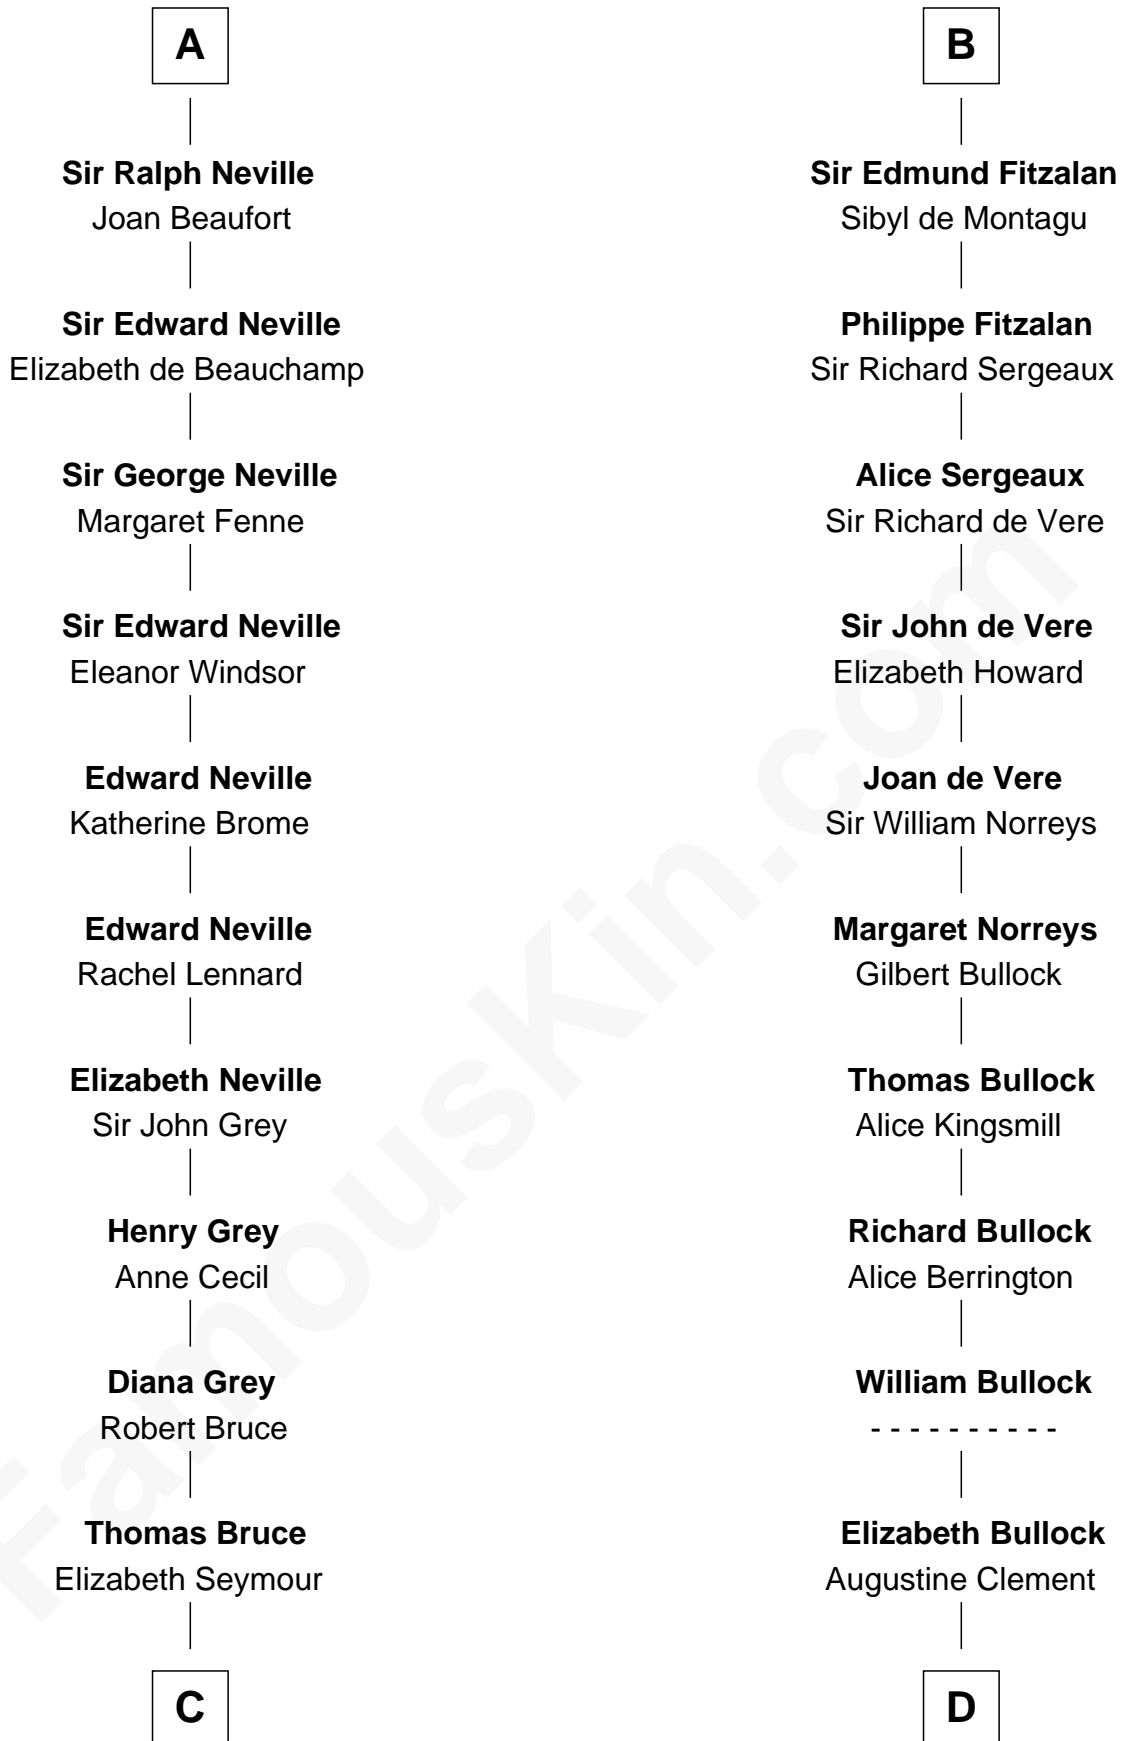

FamousKin.com

Relationship Chart of

Lt. Gen. James Brudenell

Leader of the "Charge of the Light Brigade"

20th cousin 1 time removed of

Samuel Howard

Boston Tea Party Participant

C