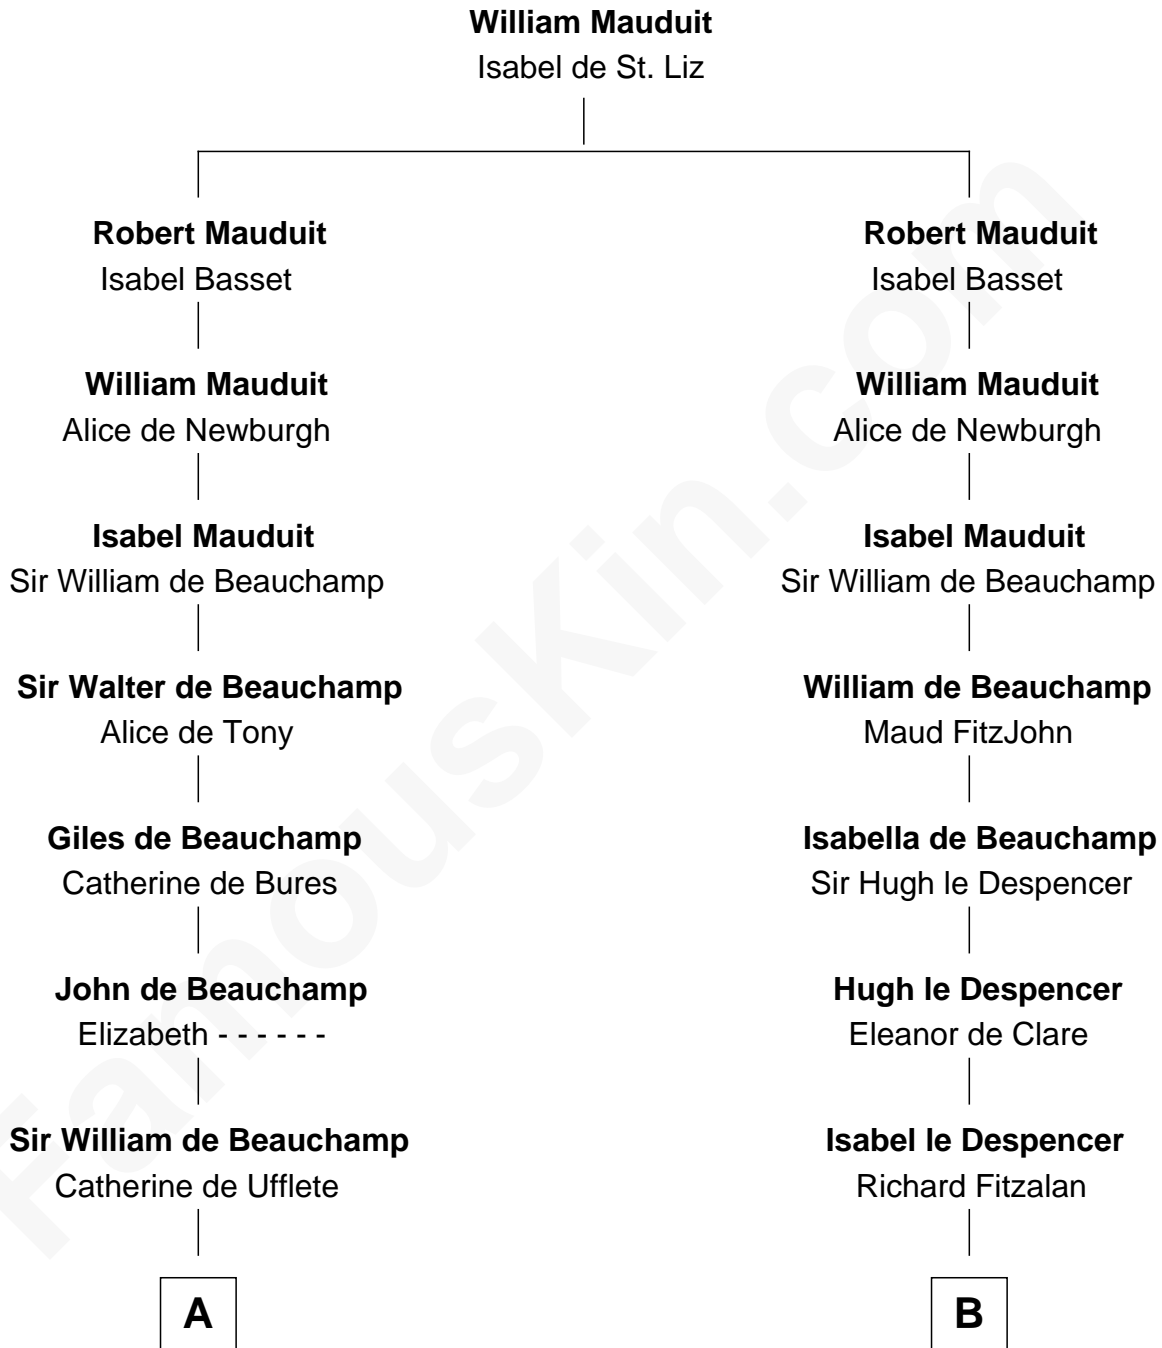

FamousKin.com Relationship Chart of

Lt. Gen. James Brudenell

Leader of the "Charge of the Light Brigade"

20th cousin 1 time removed of

Samuel Howard

Boston Tea Party Participant

C

Anne Boscawen

Sir Cecil Bishopp

Anne Bishopp

Robert Brudenell

Robert Brudenell

Penelope Anne Cooke

Lt. Gen. James Brudenell

Charge of the Light Brigade Leader

D

Samuel Howard

Boston Tea Party Participant