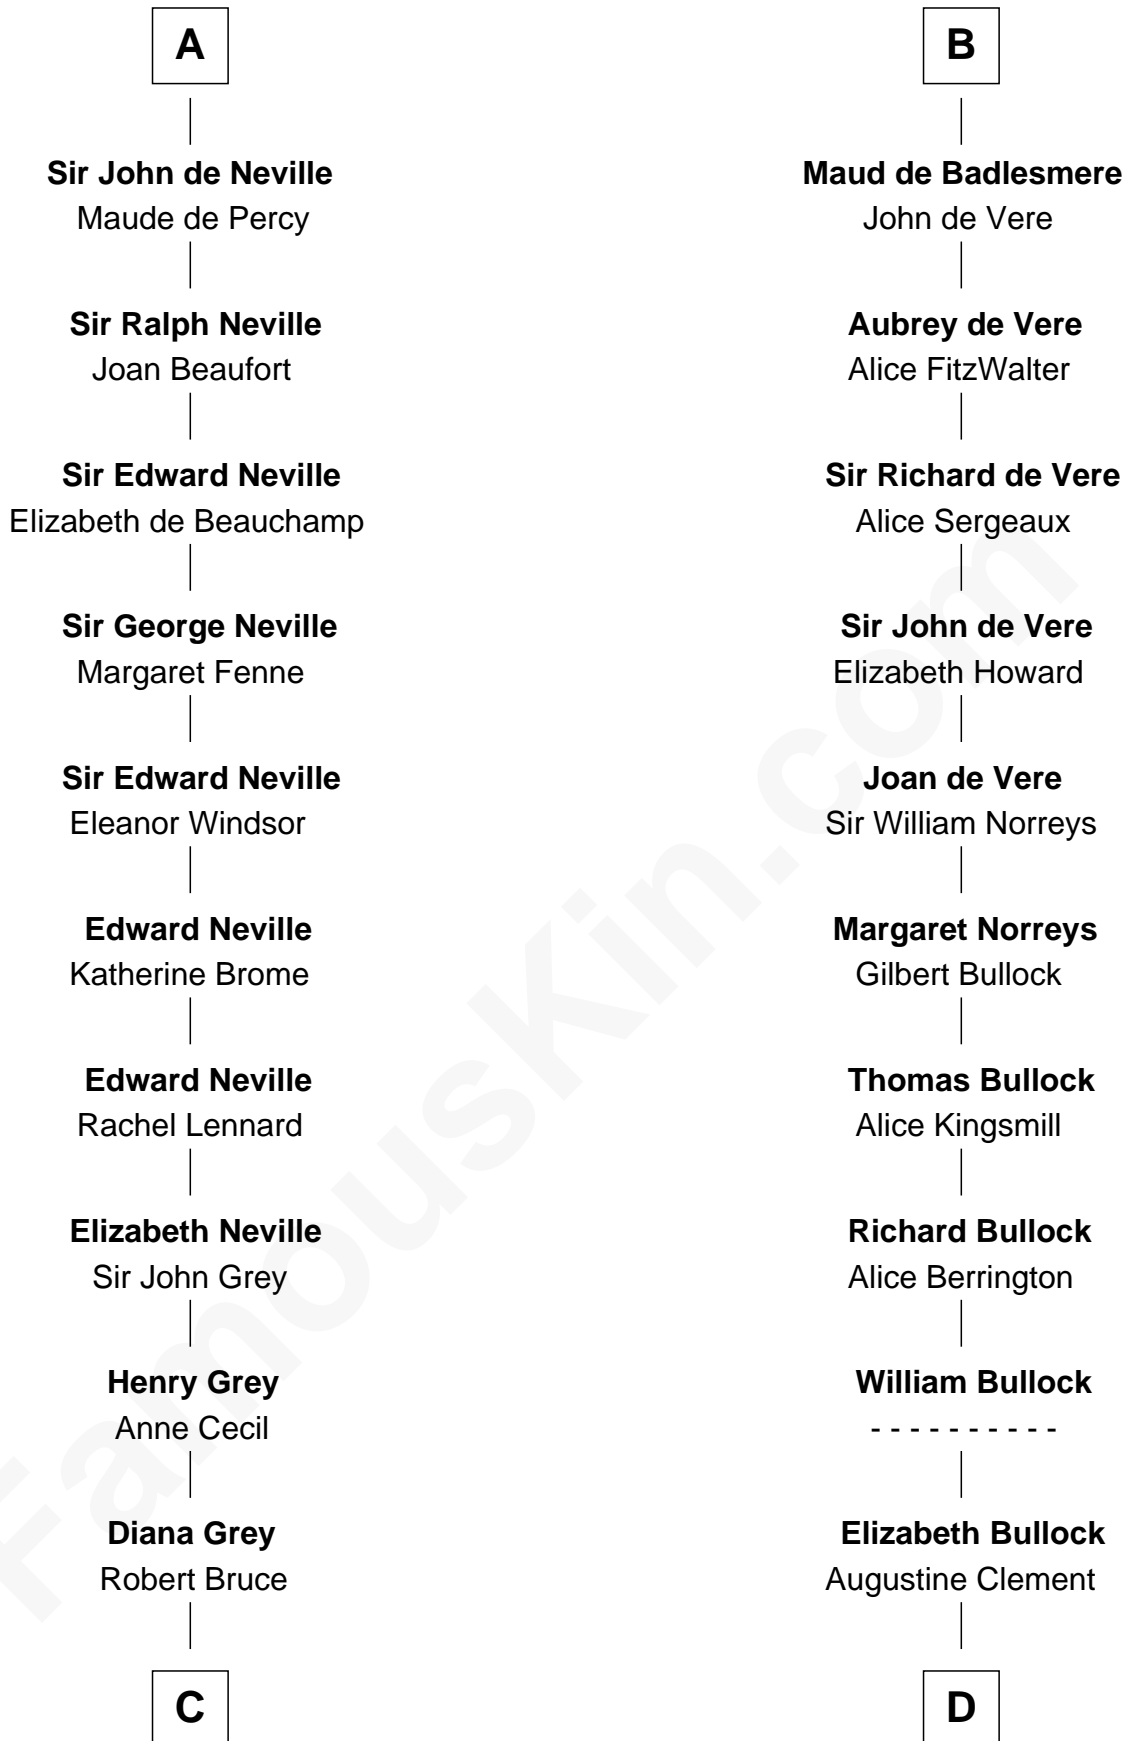

FamousKin.com

Relationship Chart of

Lt. Gen. James Brudenell

Leader of the "Charge of the Light Brigade"

21st cousin of

Samuel Howard

Boston Tea Party Participant

C

Thomas Bruce
Elizabeth Seymour

Elizabeth Bruce
George Brudenell

Robert Brudenell
Anne Bishopp

Robert Brudenell
Penelope Anne Cooke

Lt. Gen. James Brudenell
Charge of the Light Brigade Leader

D

Elizabeth Clement
William Sumner