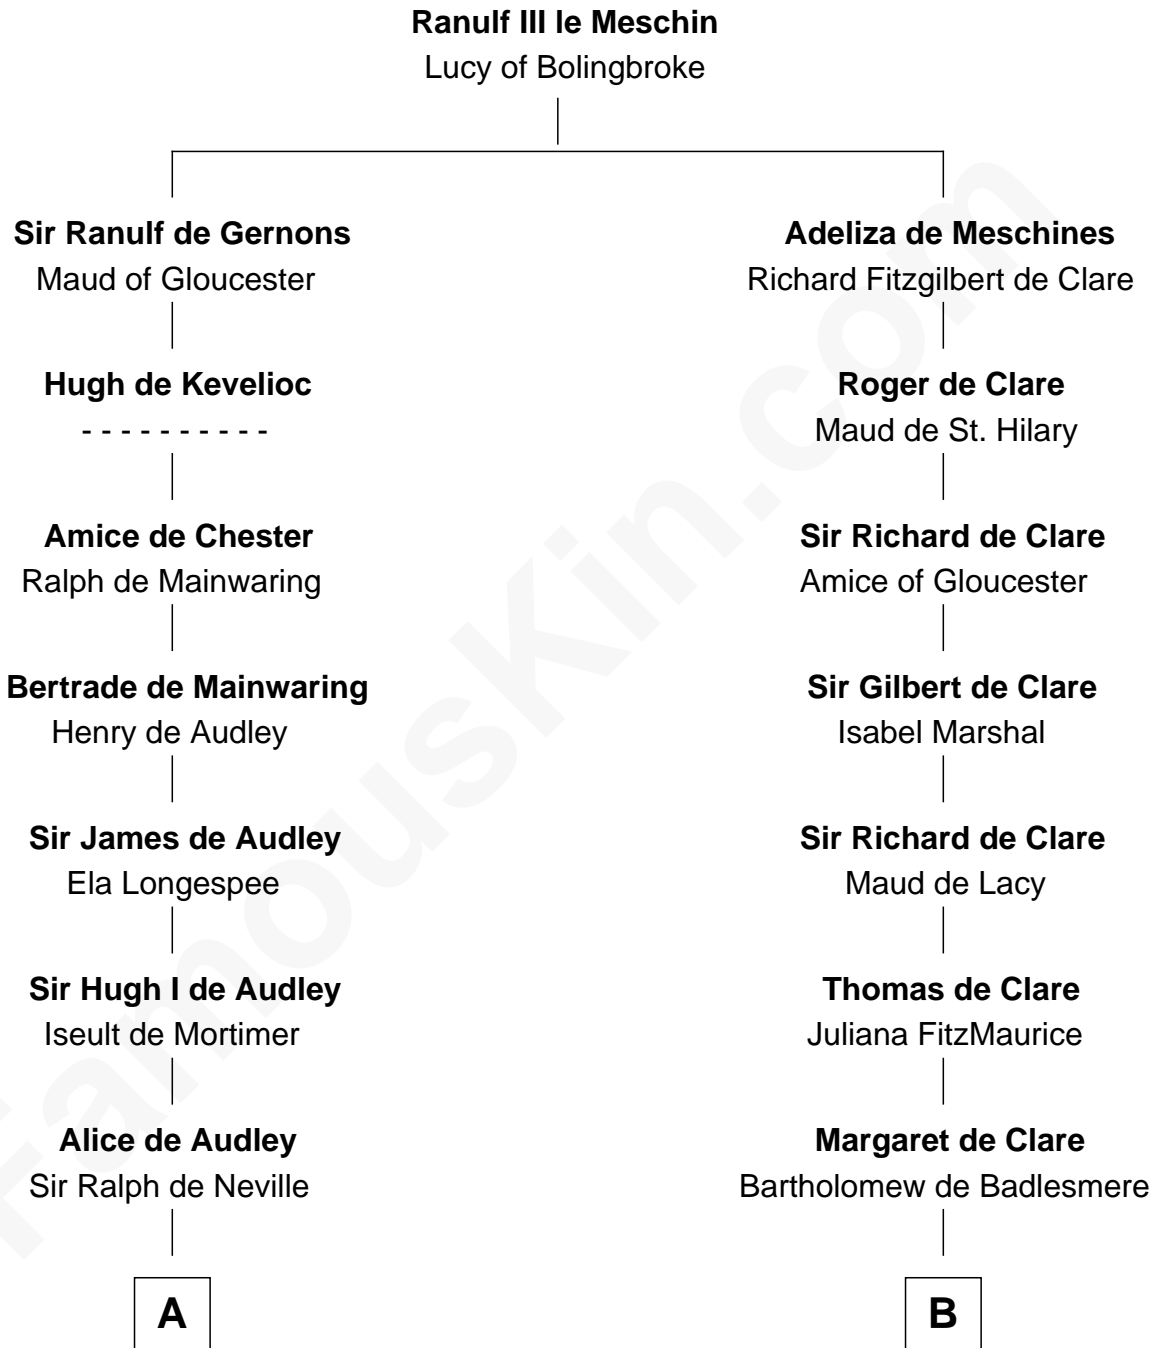

FamousKin.com

Relationship Chart of

Lt. Gen. James Brudenell

Leader of the "Charge of the Light Brigade"

21st cousin of

Samuel Howard

Boston Tea Party Participant

C

Thomas Bruce
Elizabeth Seymour

Elizabeth Bruce
George Brudenell

Robert Brudenell
Anne Bishopp

Robert Brudenell
Penelope Anne Cooke

Lt. Gen. James Brudenell
Charge of the Light Brigade Leader

D

Elizabeth Clement
William Sumner