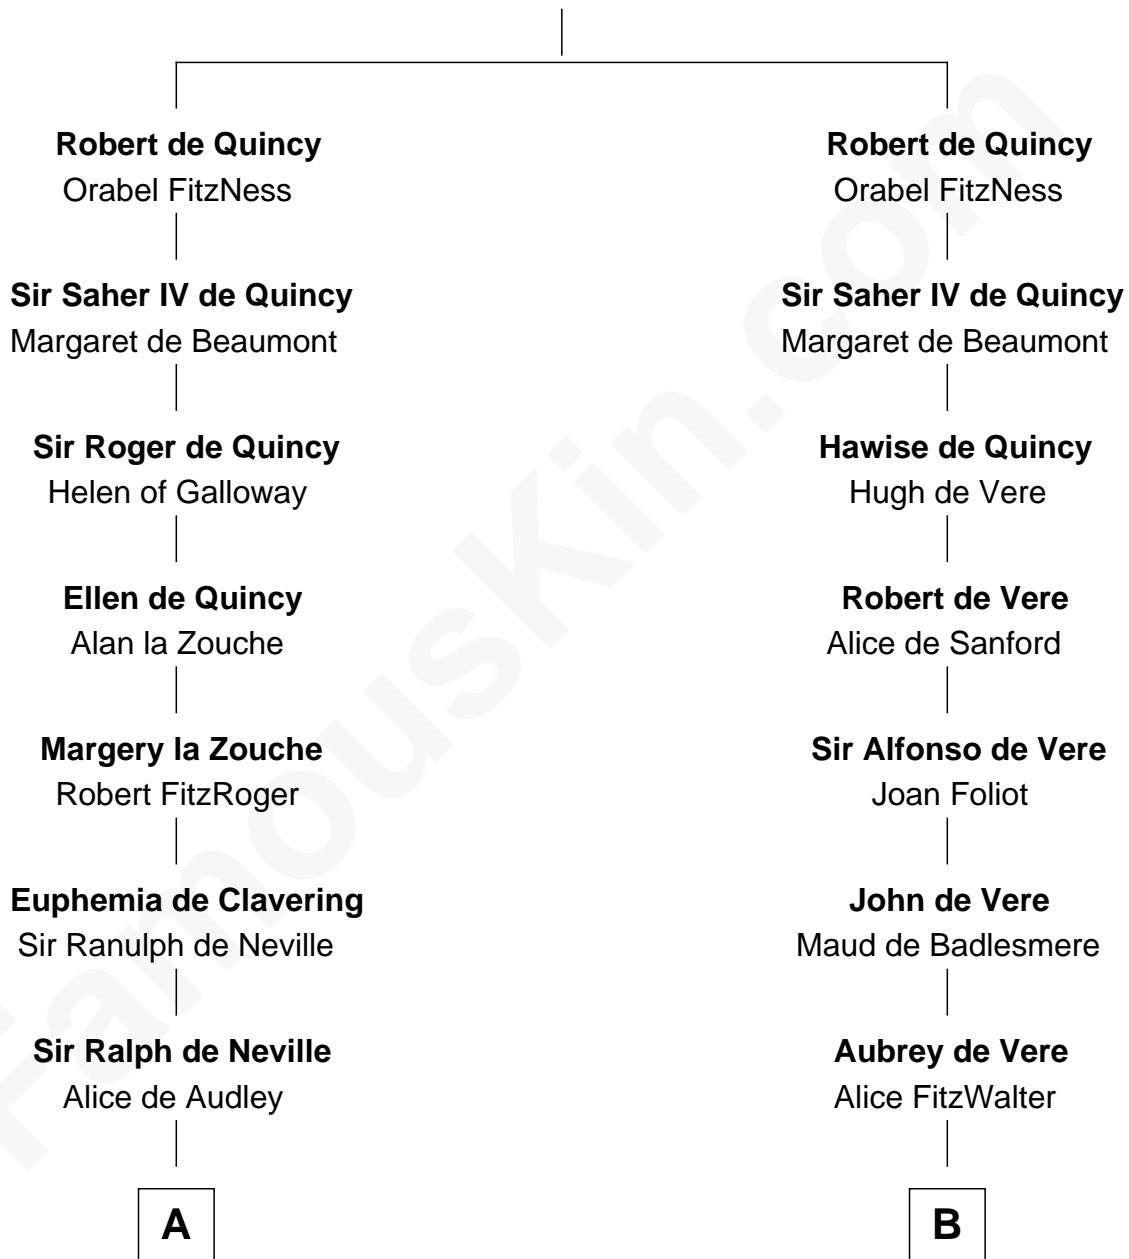

## Relationship Chart of

**Lt. Gen. James Brudenell**

*Leader of the "Charge of the Light Brigade"*

19th cousin 2 times removed of

**Samuel Howard**

*Boston Tea Party Participant*

**Saheer I de Quincy**

Maud de St. Liz

**C**

**Thomas Bruce**  
Elizabeth Seymour

**Elizabeth Bruce**  
George Brudenell

**Robert Brudenell**  
Anne Bishopp

**Robert Brudenell**  
Penelope Anne Cooke

**Lt. Gen. James Brudenell**  
*Charge of the Light Brigade Leader*