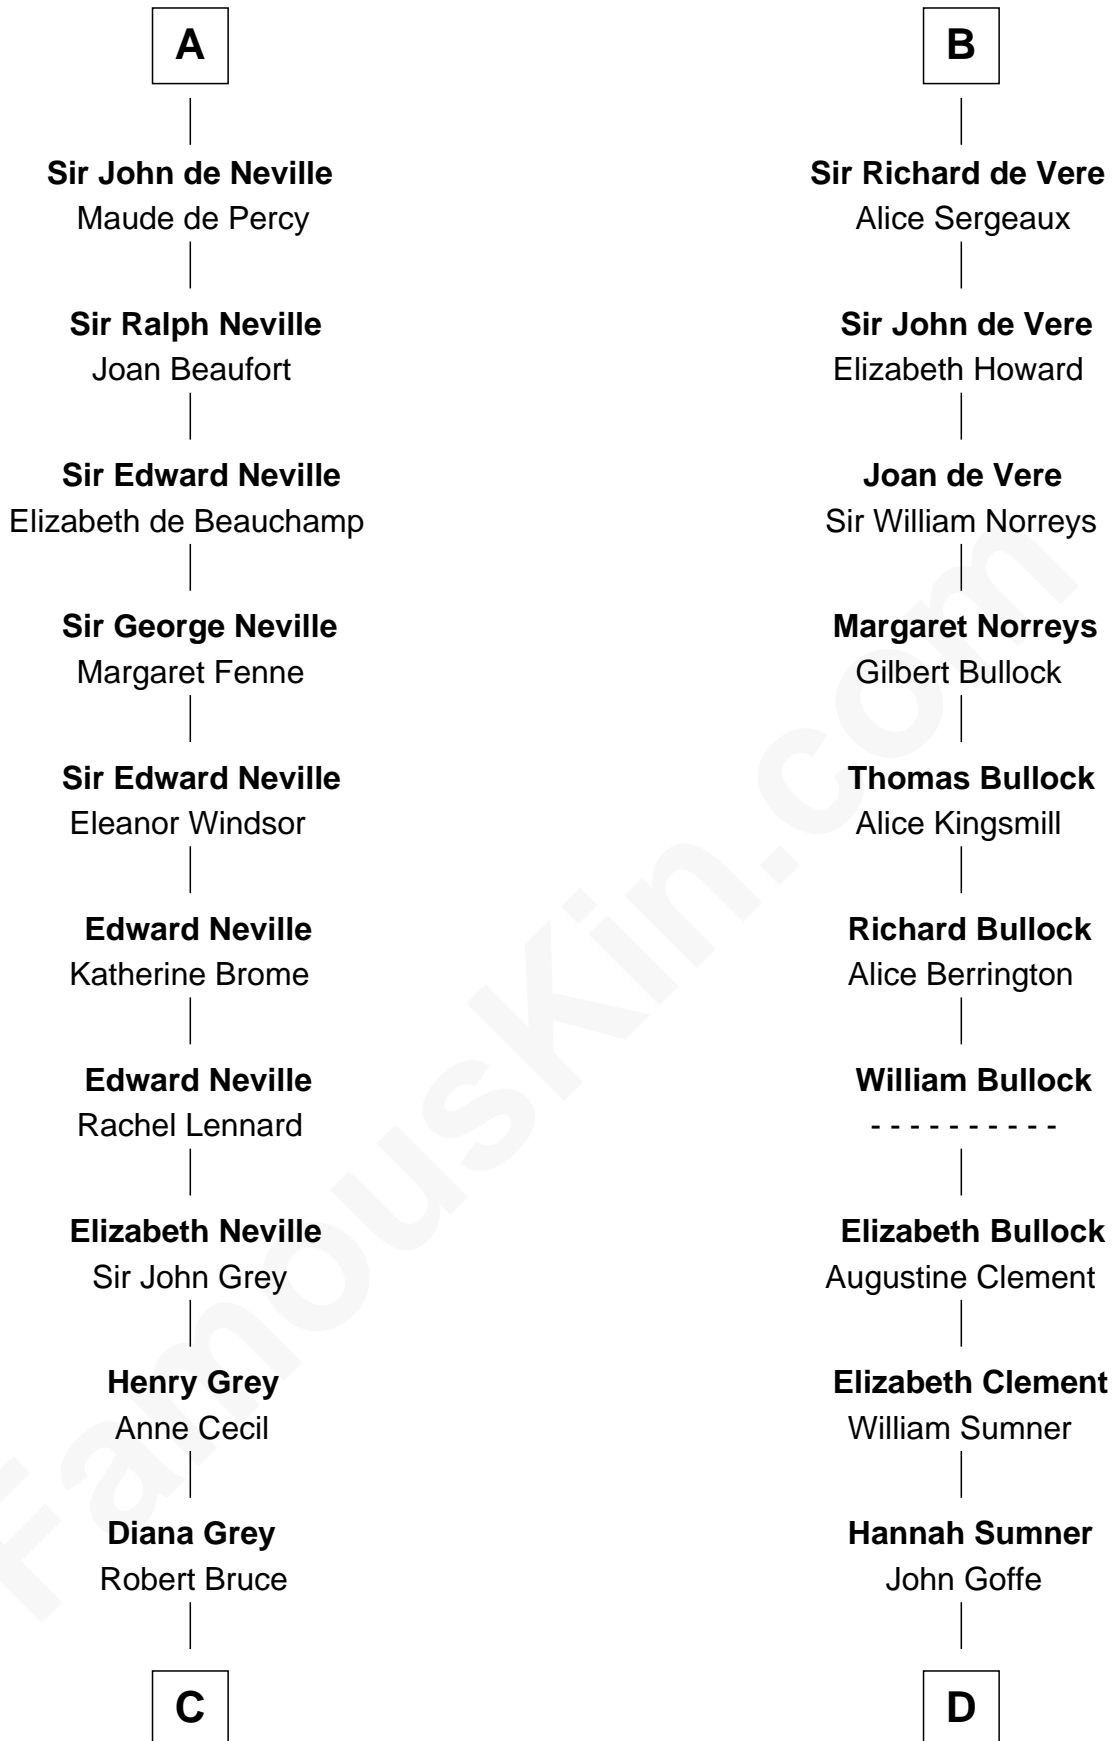

## Relationship Chart of

**Lt. Gen. James Brudenell**

*Leader of the "Charge of the Light Brigade"*

19th cousin 2 times removed of

**Samuel Howard**

*Boston Tea Party Participant*

**Saheer I de Quincy**

Maud de St. Liz

**C**

**Thomas Bruce**  
Elizabeth Seymour

**Elizabeth Bruce**  
George Brudenell

**Robert Brudenell**  
Anne Bishopp

**Robert Brudenell**  
Penelope Anne Cooke

**Lt. Gen. James Brudenell**  
*Charge of the Light Brigade Leader*