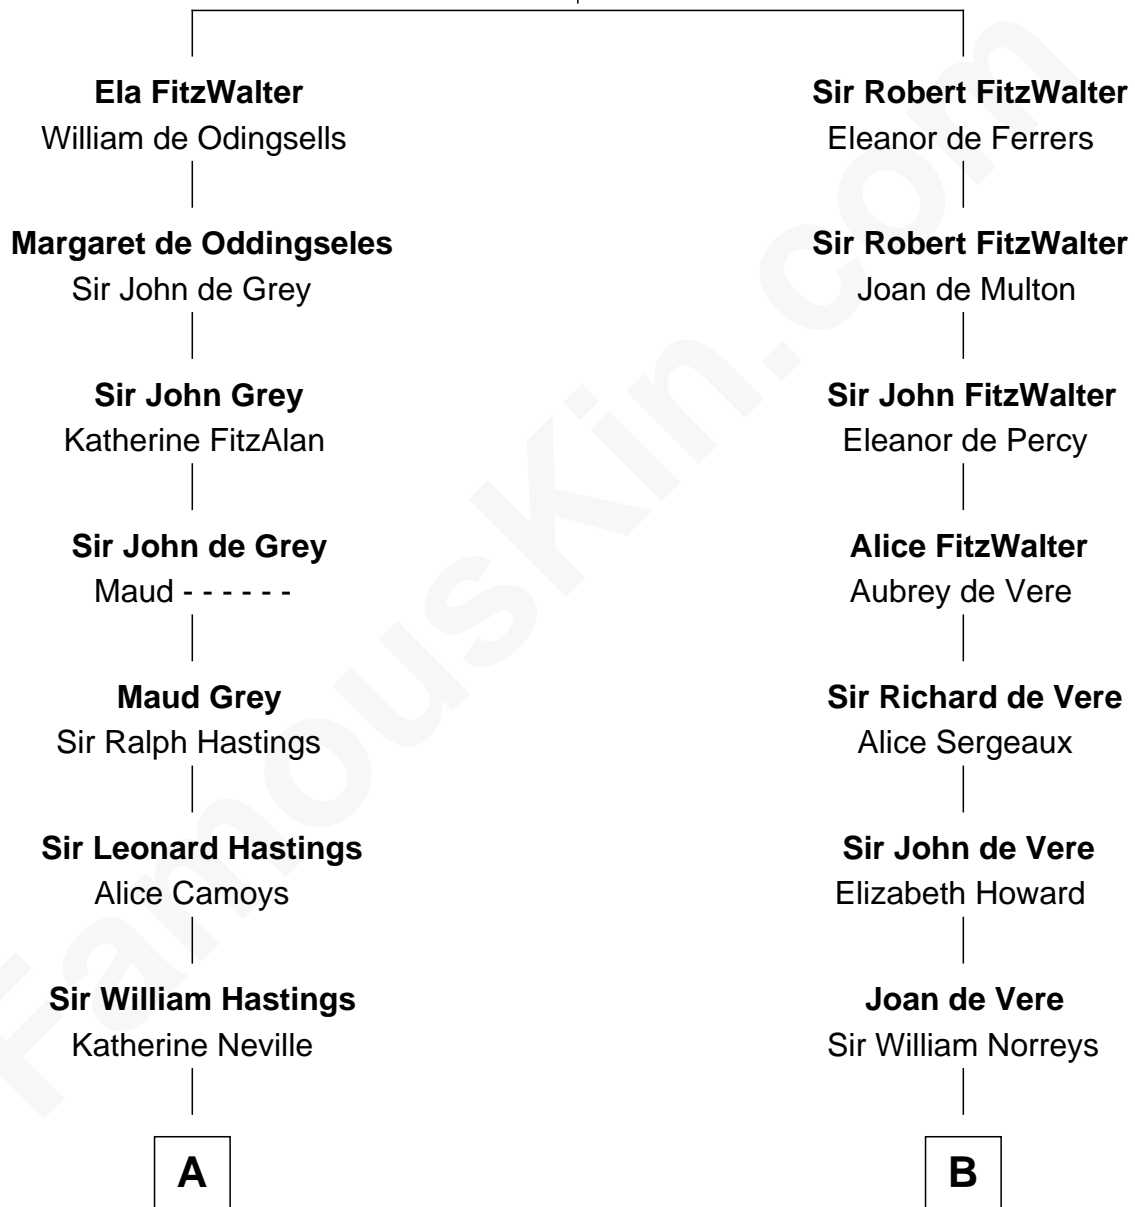

FamousKin.com Relationship Chart of

Lt. Gen. James Brudenell

Leader of the "Charge of the Light Brigade"

16th cousin 2 times removed of

Samuel Howard

Boston Tea Party Participant

Sir Walter FitzRobert

Ida Longespee

C

Robert Brudenell
Penelope Anne Cooke

Lt. Gen. James Brudenell
Charge of the Light Brigade Leader

FamousKin.com