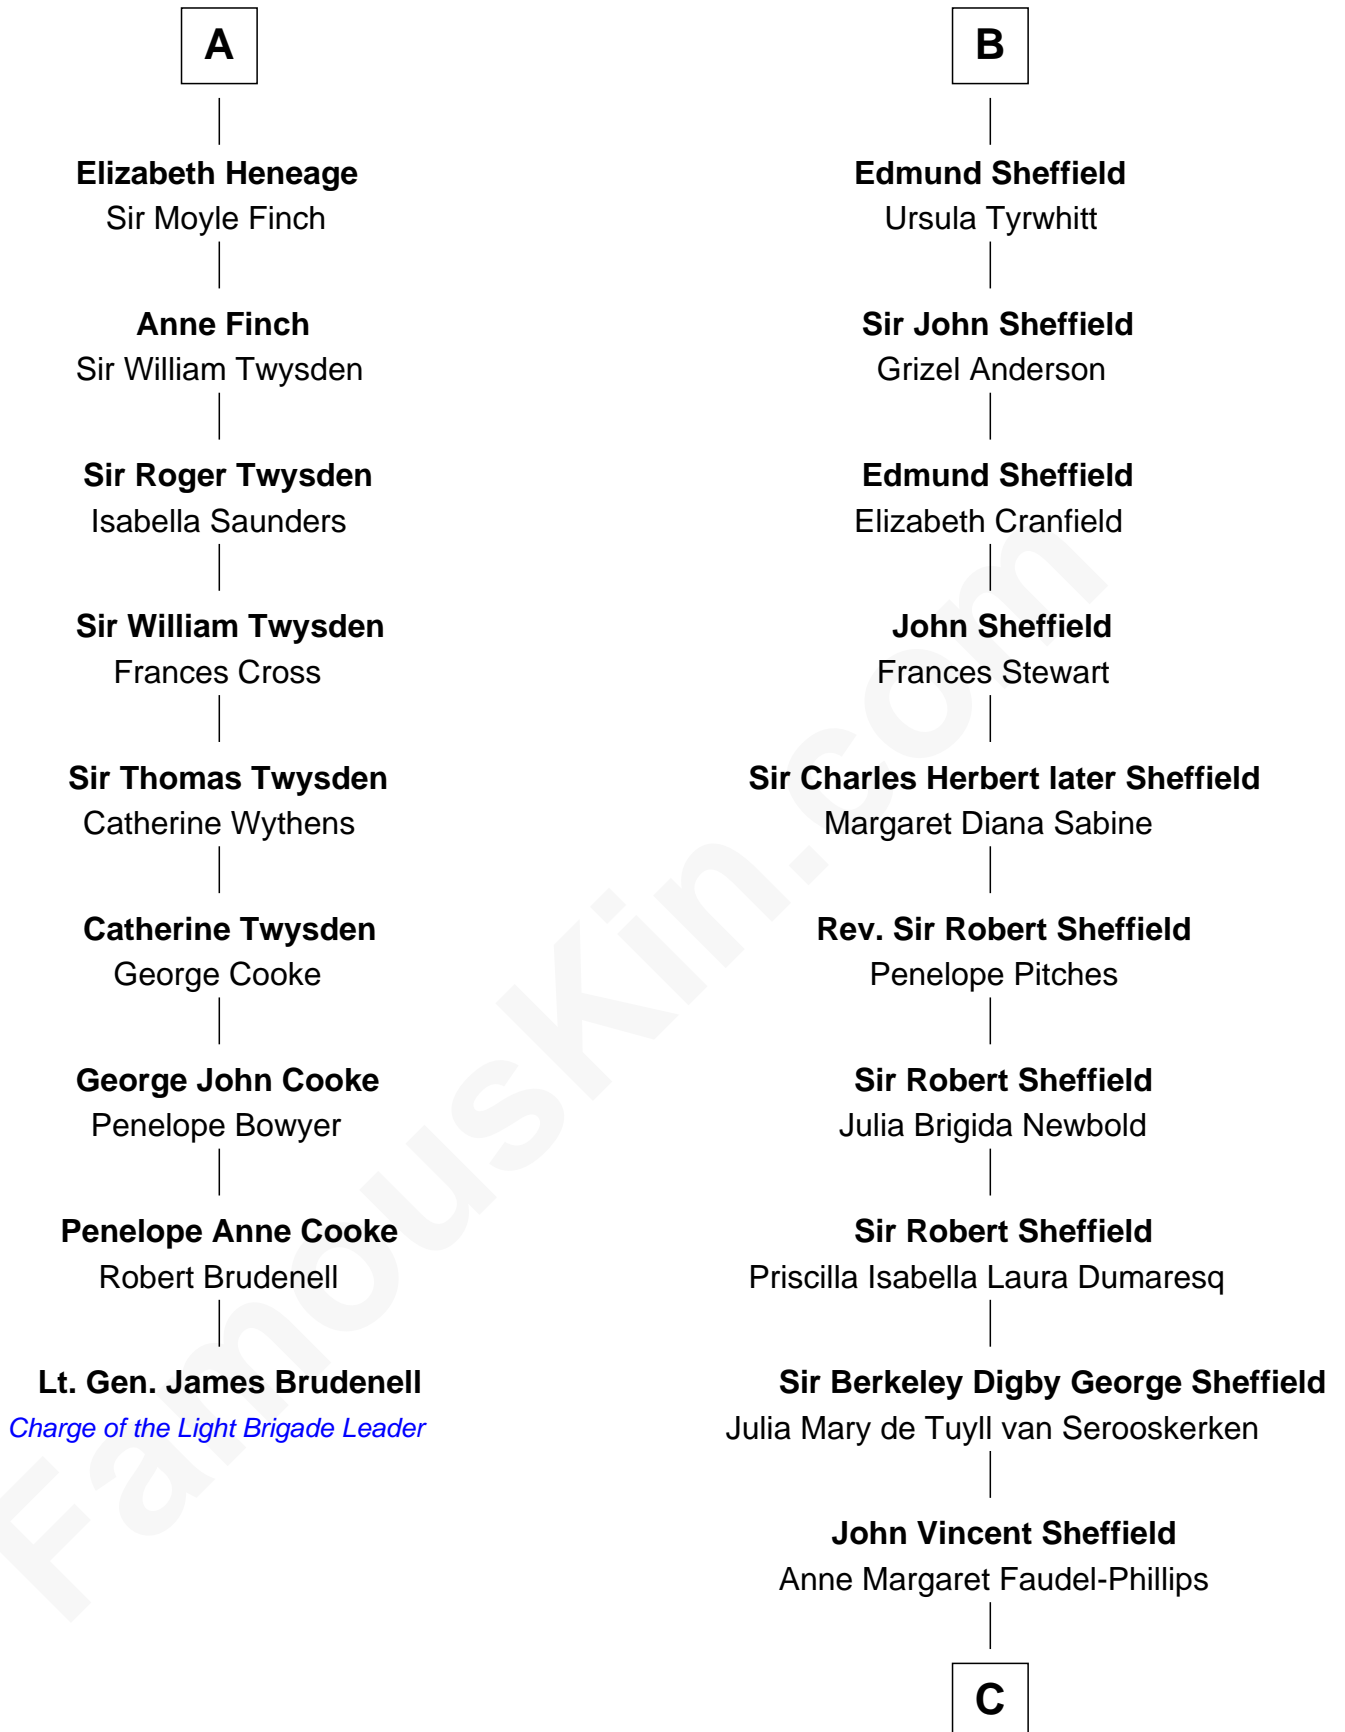

FamousKin.com

Relationship Chart of

Lt. Gen. James Brudenell

Leader of the "Charge of the Light Brigade"

15th cousin 4 times removed of

Cara Delevingne

Fashion Model and Movie Actress

Sir Hugh de Courtenay

Margaret de Bohun

C

Jane Armyne Sheffield
Sir Jocelyn Edward Greville Stevens

Pandora Anne Stevens
Charles Hamar Delevingne

Cara Delevingne
Model and Actress

FamousKin.com