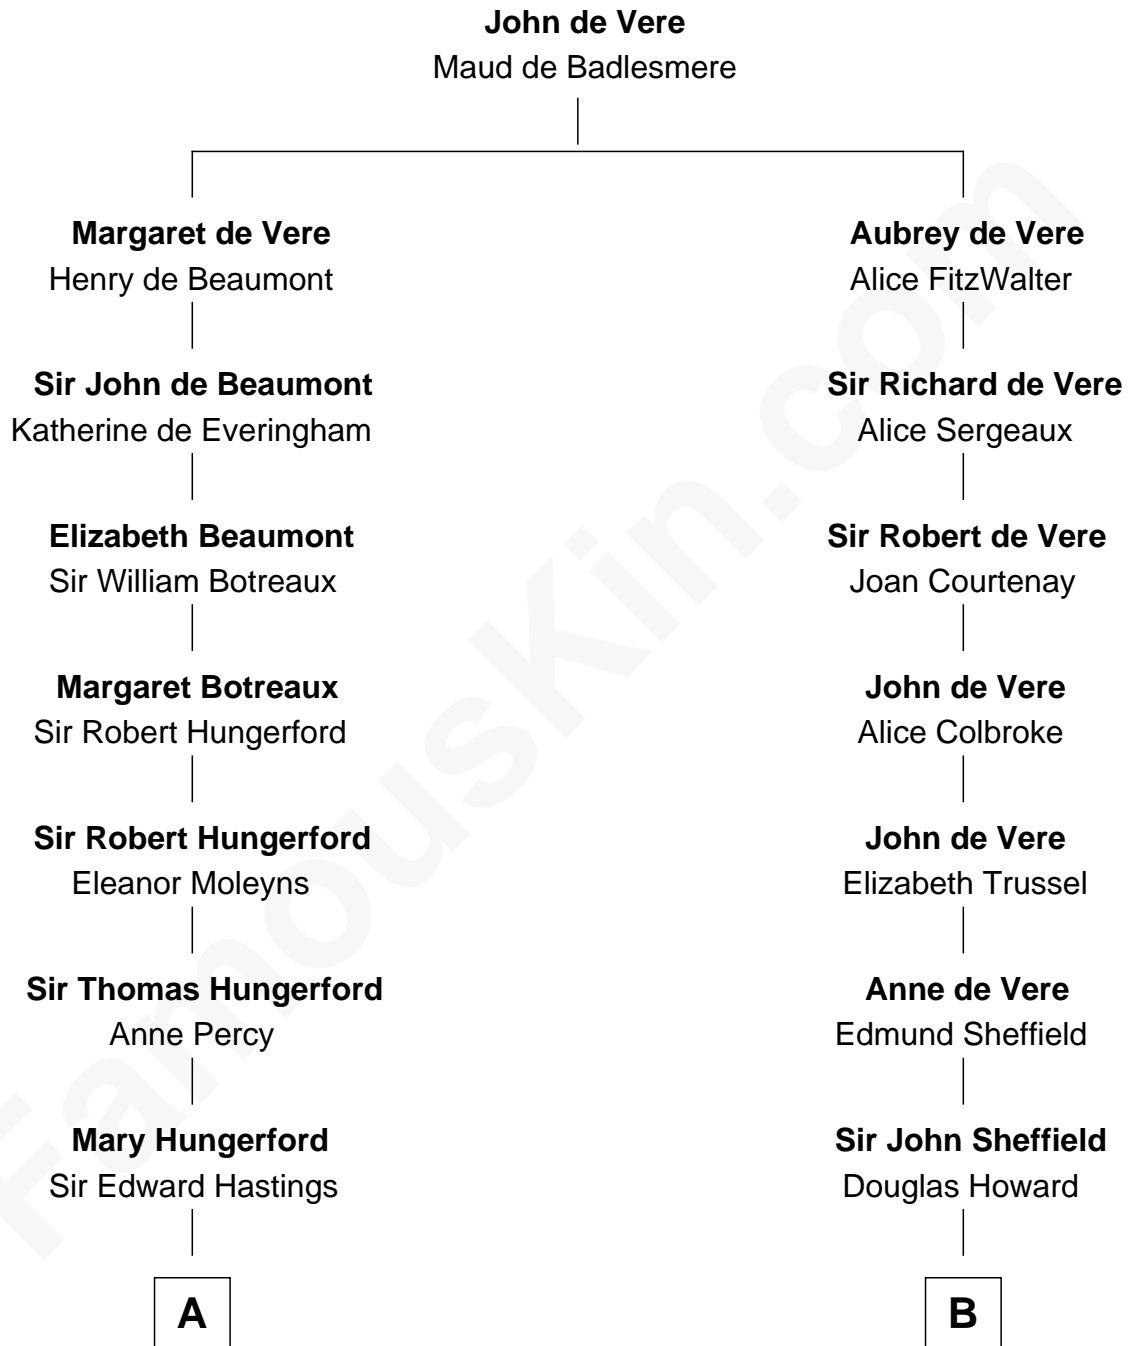

## Relationship Chart of

**Lt. Gen. James Brudenell**

*Leader of the "Charge of the Light Brigade"*

17th cousin 2 times removed of

**Cara Delevingne**

*Fashion Model and Movie Actress*

C

**Jane Armyne Sheffield**  
Sir Jocelyn Edward Greville Stevens

**Pandora Anne Stevens**  
Charles Hamar Delevingne

**Cara Delevingne**  
*Model and Actress*