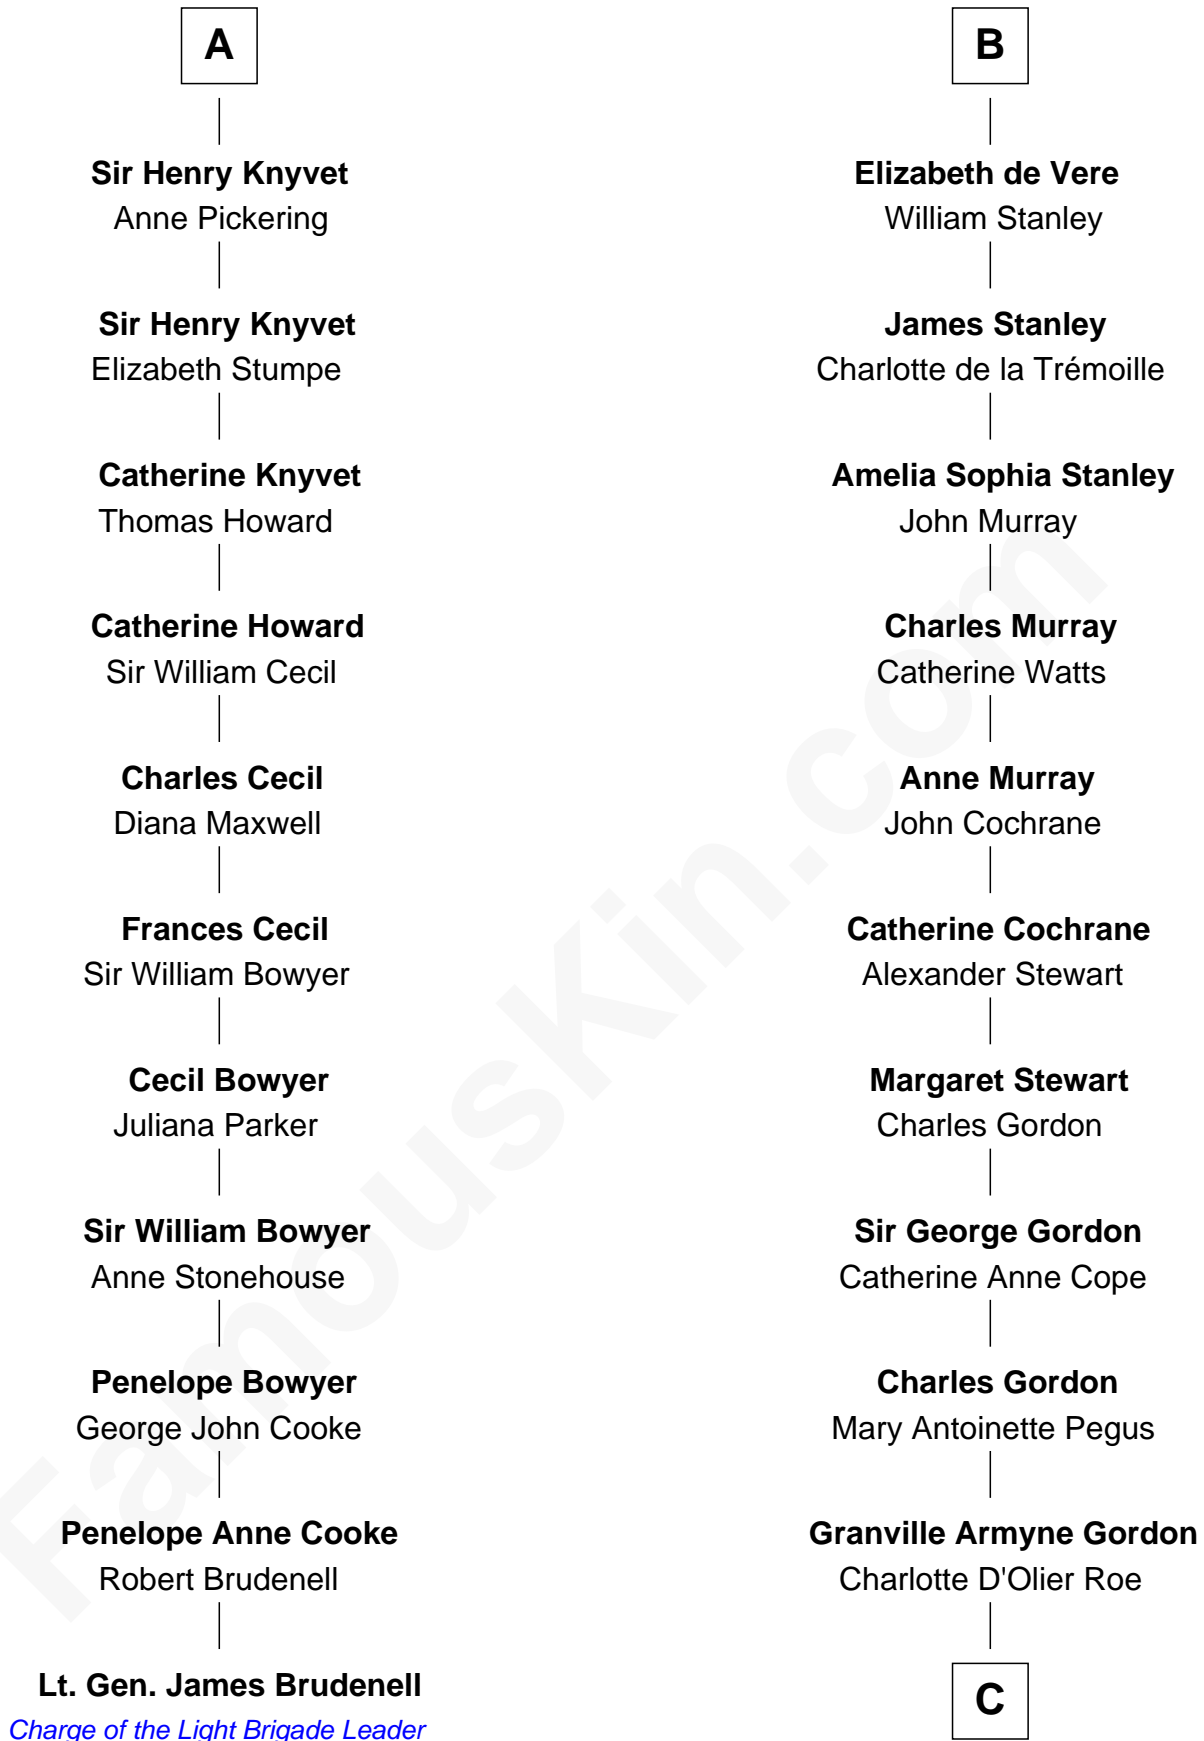

FamousKin.com

Relationship Chart of

Lt. Gen. James Brudenell

Leader of the "Charge of the Light Brigade"

17th cousin 4 times removed of

Cara Delevingne

Fashion Model and Movie Actress

C

Armyne Evelyne Gordon

Sir Lionel Lawson Faudel-Phillips

Anne Margaret Faudel-Phillips

John Vincent Sheffield

Jane Armyne Sheffield

Sir Jocelyn Edward Greville Stevens

Pandora Anne Stevens

Charles Hamar Delevingne