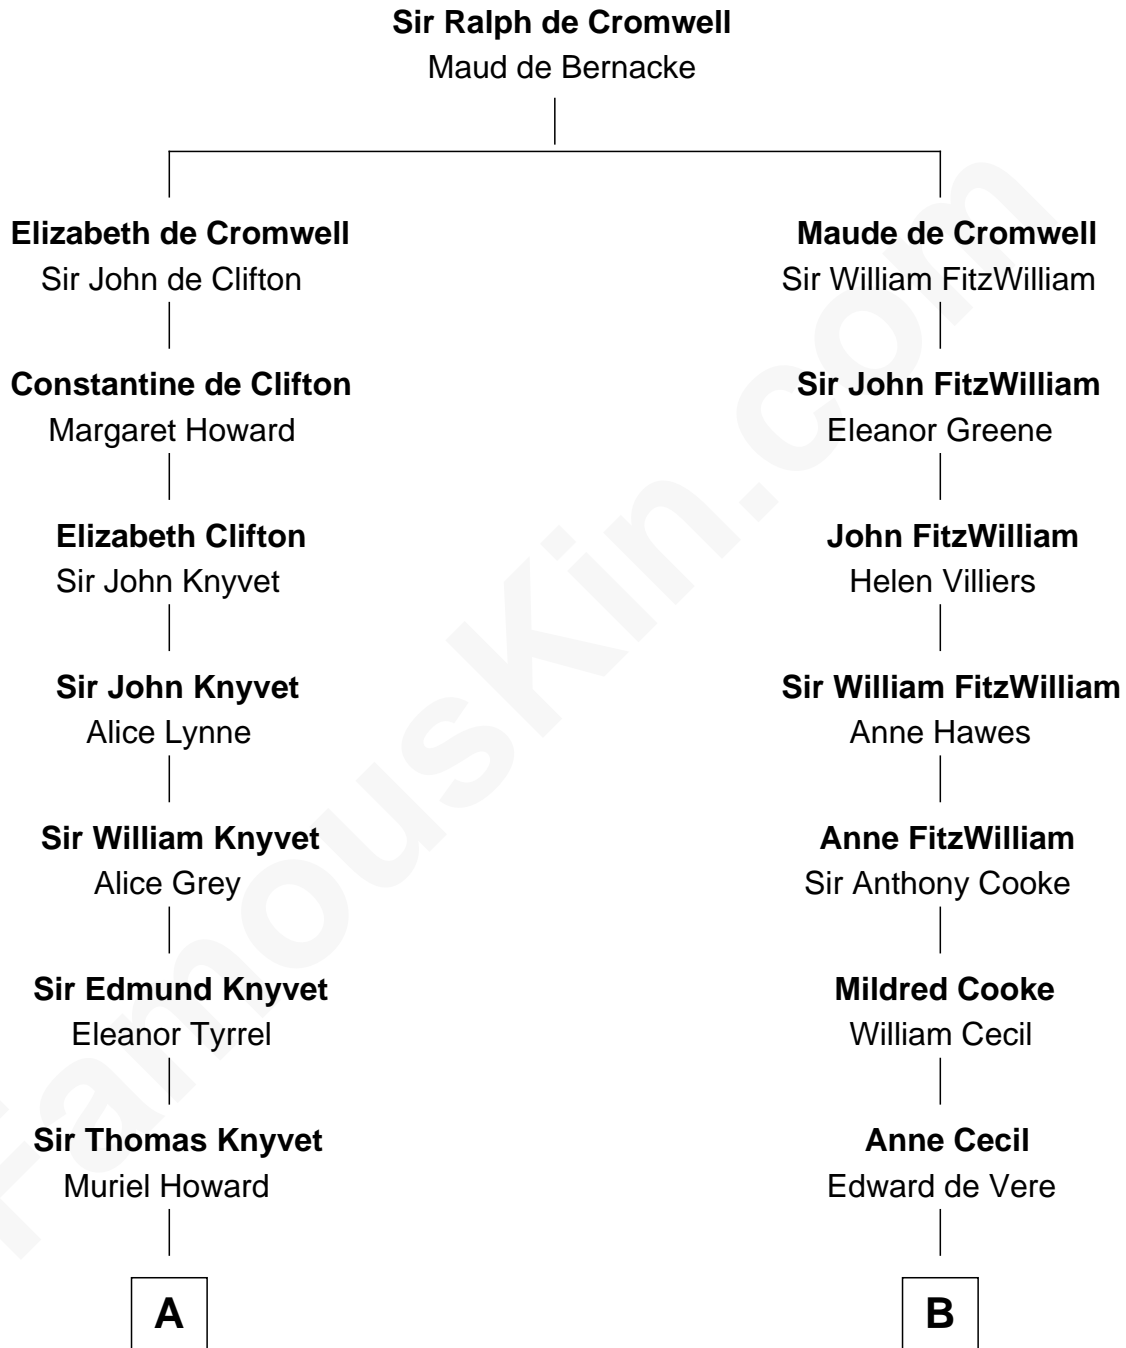

FamousKin.com

Relationship Chart of

Lt. Gen. James Brudenell

Leader of the "Charge of the Light Brigade"

17th cousin 4 times removed of

Cara Delevingne

Fashion Model and Movie Actress

C

Armyne Evelyne Gordon

Sir Lionel Lawson Faudel-Phillips

Anne Margaret Faudel-Phillips

John Vincent Sheffield

Jane Armyne Sheffield

Sir Jocelyn Edward Greville Stevens

Pandora Anne Stevens

Charles Hamar Delevingne