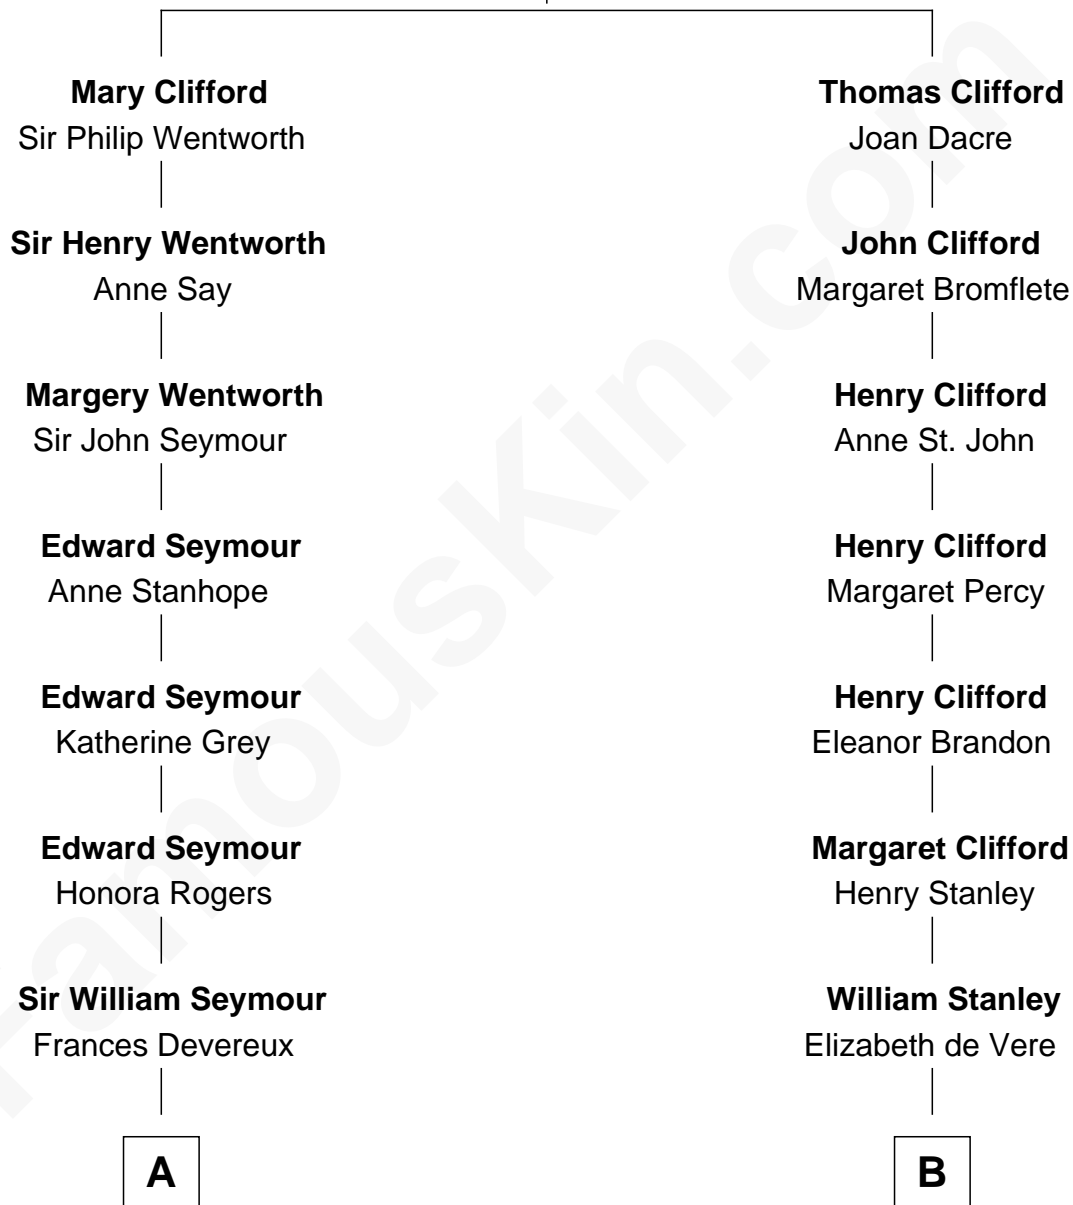

FamousKin.com

Relationship Chart of

Lt. Gen. James Brudenell

Leader of the "Charge of the Light Brigade"

12th cousin 8 times removed of

Cara Delevingne

Fashion Model and Movie Actress

Sir John Clifford

Elizabeth Percy

C

Anne Margaret Faudel-Phillips

John Vincent Sheffield

Jane Armyne Sheffield

Sir Jocelyn Edward Greville Stevens

Pandora Anne Stevens

Charles Hamar Delevingne

Cara Delevingne

Model and Actress