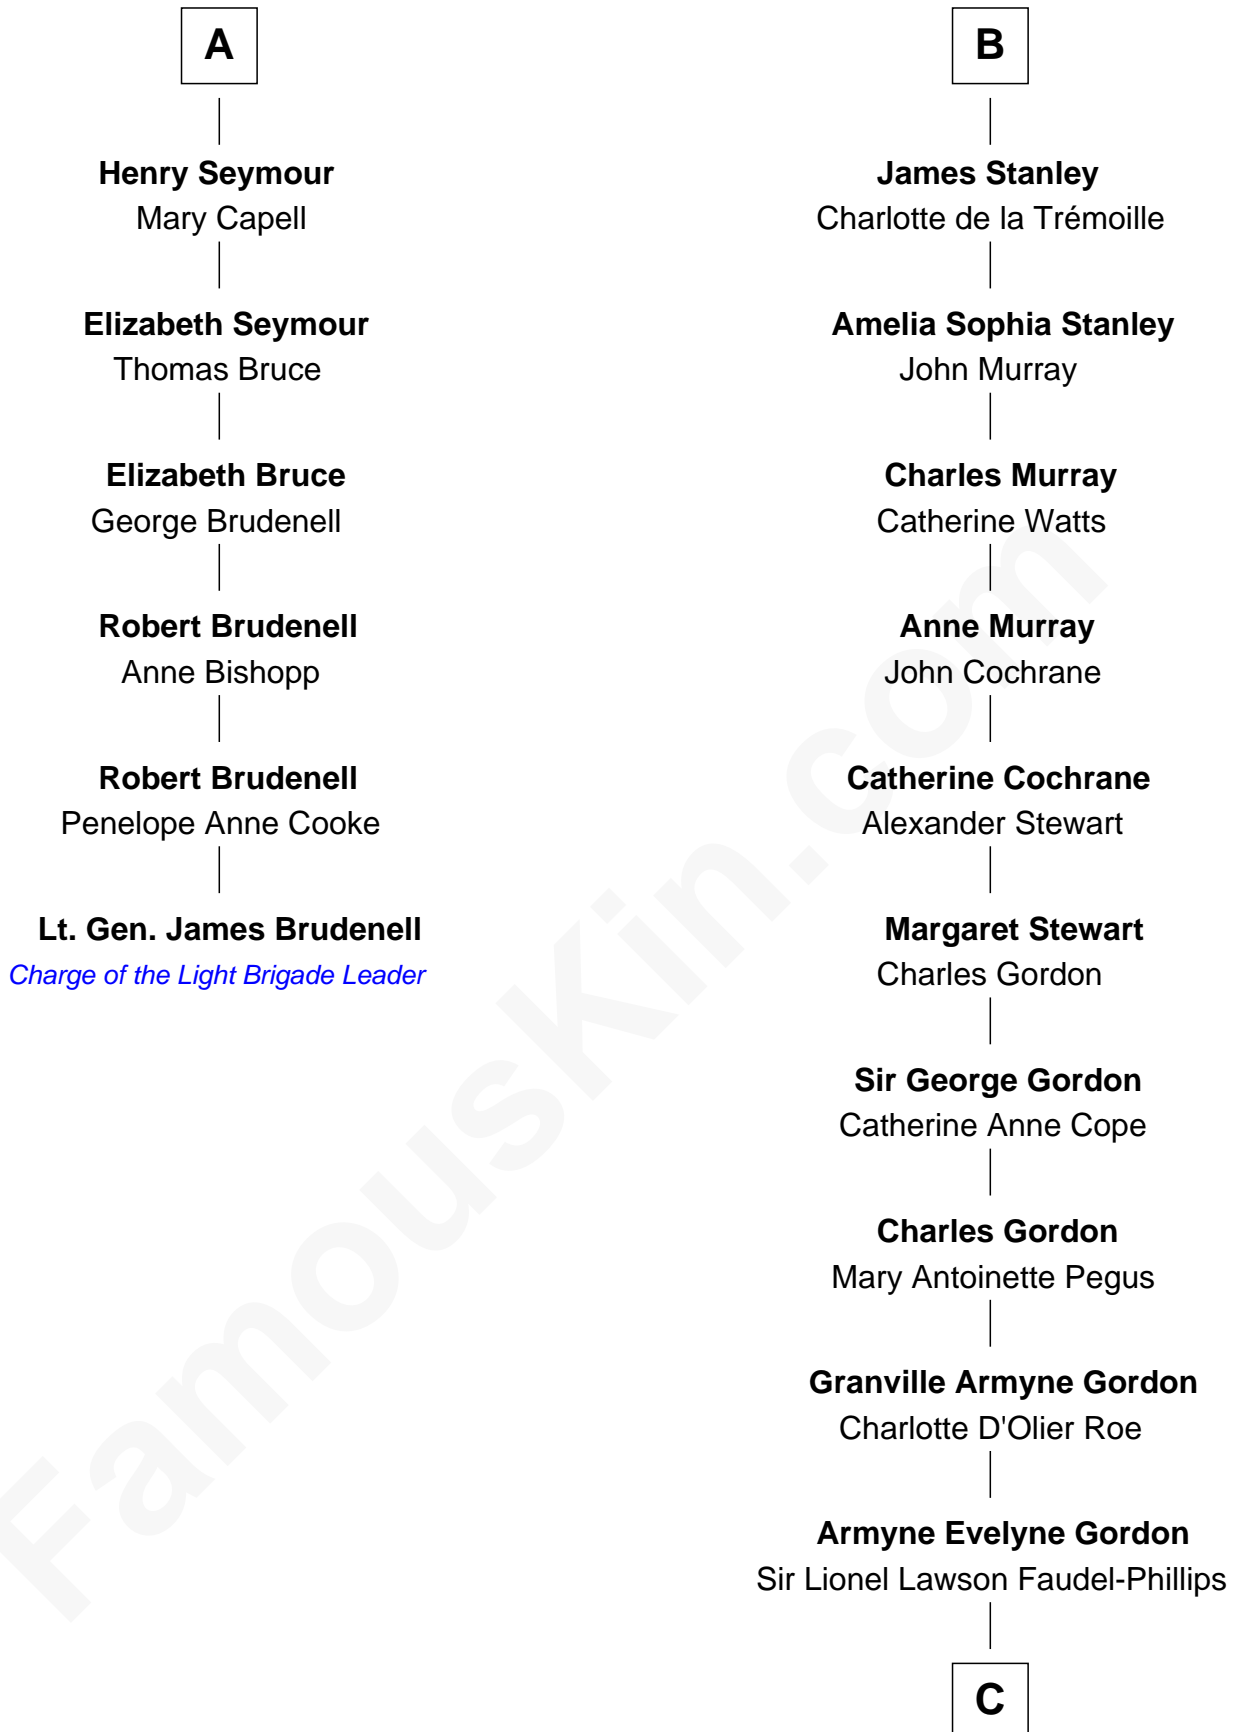

FamousKin.com

Relationship Chart of

Lt. Gen. James Brudenell

Leader of the "Charge of the Light Brigade"

12th cousin 8 times removed of

Cara Delevingne

Fashion Model and Movie Actress

Sir John Clifford

Elizabeth Percy

C

Anne Margaret Faudel-Phillips

John Vincent Sheffield

Jane Armyne Sheffield

Sir Jocelyn Edward Greville Stevens

Pandora Anne Stevens

Charles Hamar Delevingne